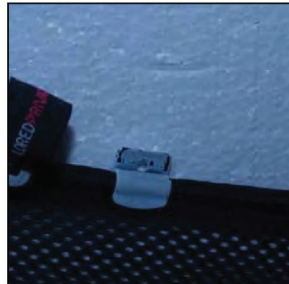

Installation

CHEVROLET KALOS / AVEO 5DR
CHE-KALO-5-A

REAR SHADE INSTALLATION