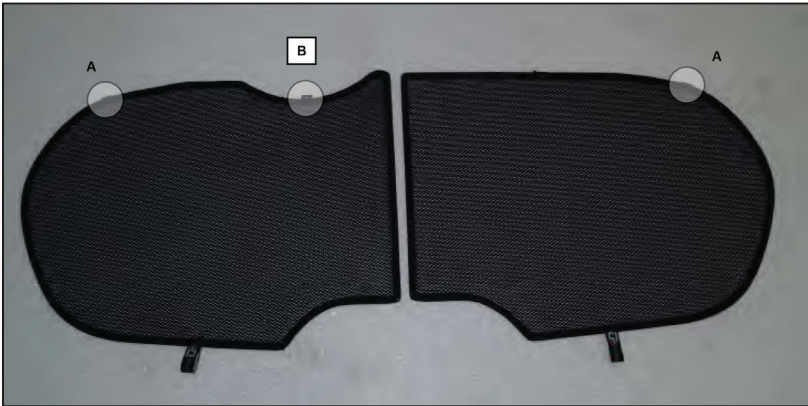

Installation

CHEVROLET KALOS / AVEO 5DR
CHE-KALO-5-A

REAR SHADE INSTALLATION