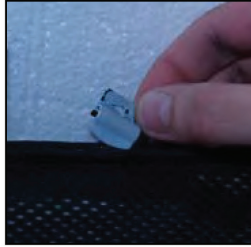

Chevrolet Kalos/Aveo 5dr

CHE-AVEO-5-A

SIDE SHADE INSTALLATION

X2

Installation

CHEVROLET KALOS / AVEO 5DR
CHE-KALO-5-A

LOAD AREA SHADE INSTALLATION

X2