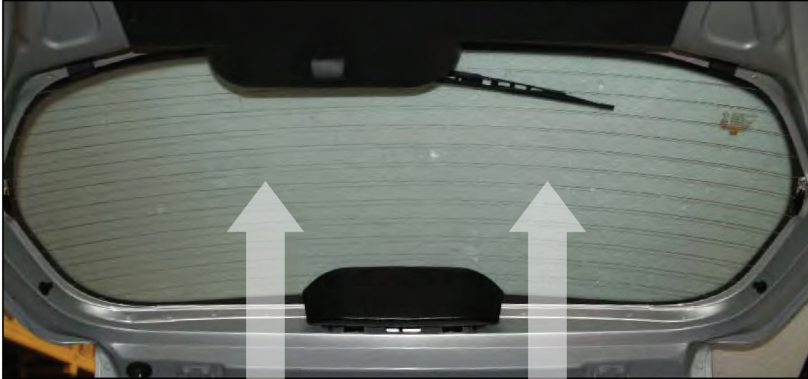

Installation

CHEVROLET KALOS / AVEO 5DR
CHE-KALO-5-A

REAR SHADE INSTALLATION