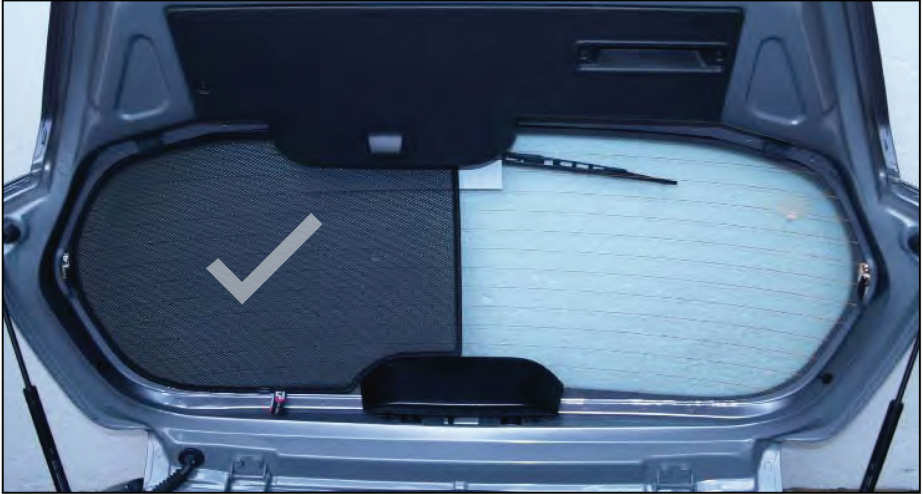

Installation

CHEVROLET KALOS / AVEO 5DR
CHE-KALO-5-A

REAR SHADE INSTALLATION