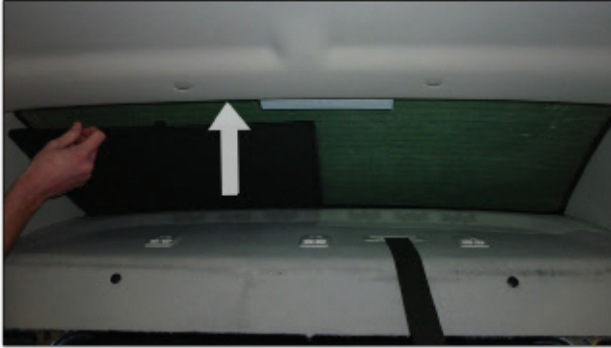

SIDE SHADE INSTALLATION

Installation

CHRYSLER SEBRING 4DR
CHR-SEB-4-A

SIDE SHADE INSTALLATION

x2

Installation

CHRYSLER SEBRING 4DR
CHR-SEB-4-A

TAILGATE SHADE INSTALLATION

Installation

CHRYSLER SEBRING 4DR
CHR-SEB-4-A

TAILGATE SHADE INSTALLATION

X2

Installation

CHRYSLER SEBRING 4DR
CHR-SEB-4-A

TAILGATE SHADE INSTALLATION