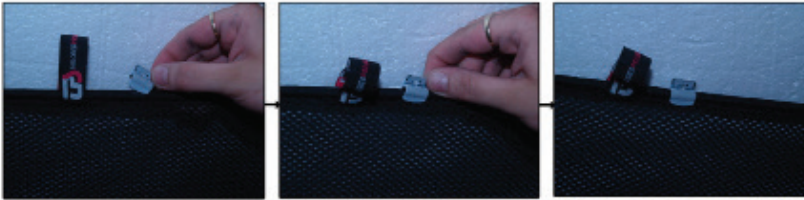

Installation Manual

CHRYSLER SEBRING 4DR
CHR-SEB-4-A

COMPONENTS INCLUDED

CL-M05 x 4

CL-M12 x 2

CL-M14 x 1

Installation

CHRYSLER SEBRING 4DR
CHR-SEB-4-A

SIDE SHADE INSTALLATION

Installation

CHRYSLER SEBRING 4DR
CHR-SEB-4-A

SIDE SHADE INSTALLATION

x2

Installation

CHRYSLER SEBRING 4DR
CHR-SEB-4-A

TAILGATE SHADE INSTALLATION