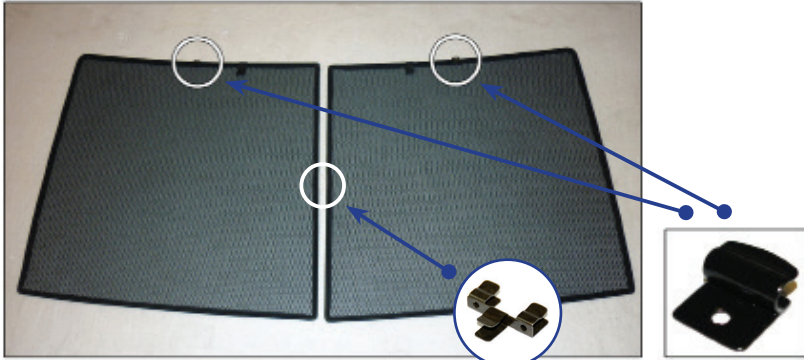

Installation Manual

CHRYSLER SEBRING 4DR
CHR-SEB-4-A

COMPONENTS INCLUDED

CL-M05 x 4

CL-M12 x 2

CL-M14 x 1

Installation

CHRYSLER SEBRING 4DR
CHR-SEB-4-A

SIDE SHADE INSTALLATION

Installation

CHRYSLER SEBRING 4DR
CHR-SEB-4-A

SIDE SHADE INSTALLATION

x2

Installation

CHRYSLER SEBRING 4DR
CHR-SEB-4-A

TAILGATE SHADE INSTALLATION

Installation

CHRYSLER SEBRING 4DR
CHR-SEB-4-A

TAILGATE SHADE INSTALLATION

X2

Installation

CHRYSLER SEBRING 4DR
CHR-SEB-4-A

TAILGATE SHADE INSTALLATION