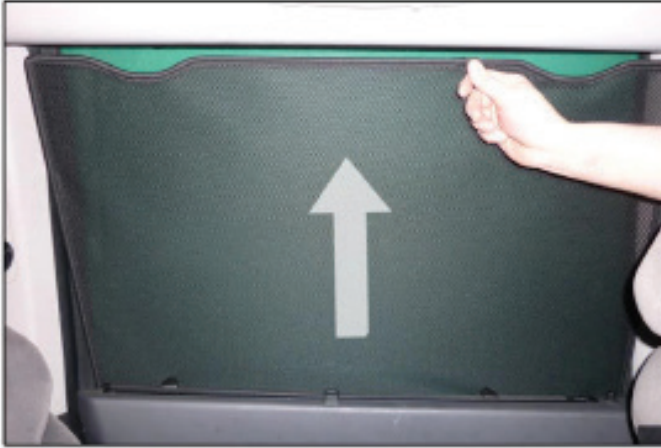

CL-M02 x 2

CL-W01 x 1

Installation

CITROEN C8 5DR
CIT-C8-5-A

SIDE SHADE INSTALLATION

Installation

CITROEN C8 5DR
CIT-C8-5-A

SIDE SHADE INSTALLATION