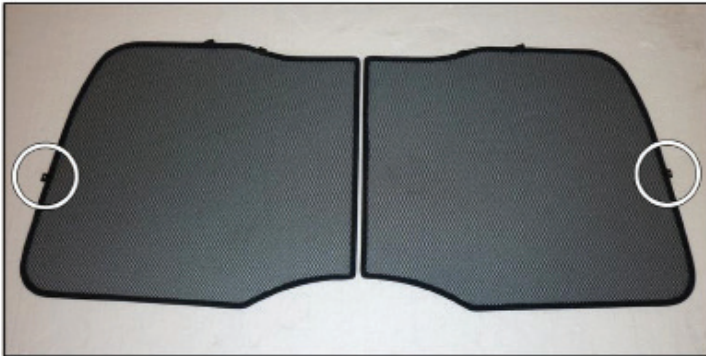

CITROEN C8 5DR
CIT-C8-5-A

PORT SHADE INSTALLATION

Installation

CITROEN C8 5DR
CIT-C8-5-A

PORT SHADE INSTALLATION

Installation

CITROEN C8 5DR
CIT-C8-5-A

TAILGATE SHADE INSTALLATION