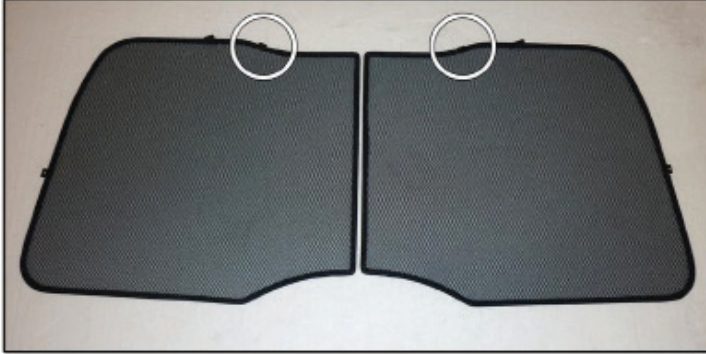

CITROEN C8 5DR
CIT-C8-5-A

PORT SHADE INSTALLATION

Installation

CITROEN C8 5DR
CIT-C8-5-A

PORT SHADE INSTALLATION

Installation

CITROEN C8 5DR
CIT-C8-5-A

TAILGATE SHADE INSTALLATION