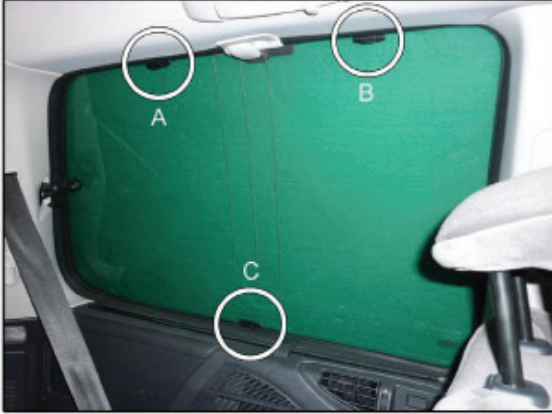

Installation

CITROEN C8 5DR
CIT-C8-5-A

SIDE SHADE INSTALLATION

X2

Installation

CITROEN C8 5DR
CIT-C8-5-A

PORT SHADE INSTALLATION

Installation