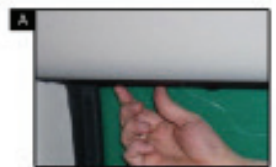

CL-M02 x 2

CL-W01 x 1

Installation

CITROEN C8 5DR
CIT-C8-5-A

SIDE SHADE INSTALLATION

Installation

CITROEN C8 5DR
CIT-C8-5-A

SIDE SHADE INSTALLATION