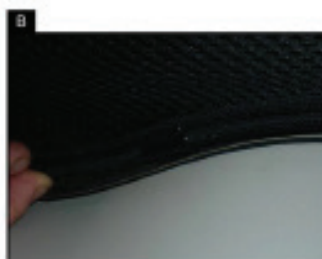

Installation

CITROEN C8 5DR
CIT-C8-5-A

TAILGATE SHADE INSTALLATION