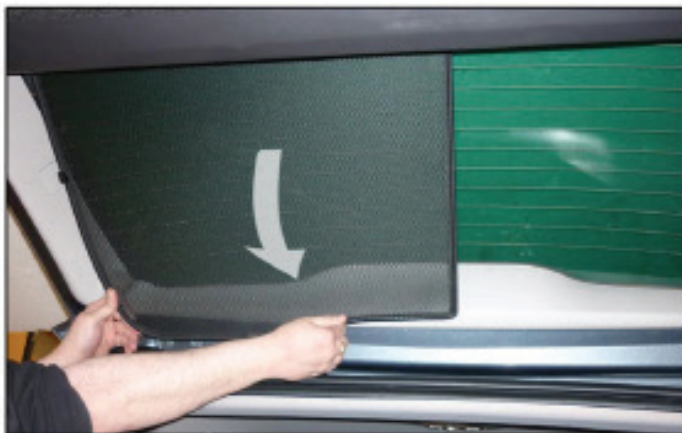

Installation

CITROEN C8 5DR
CIT-C8-5-A

TAILGATE SHADE INSTALLATION