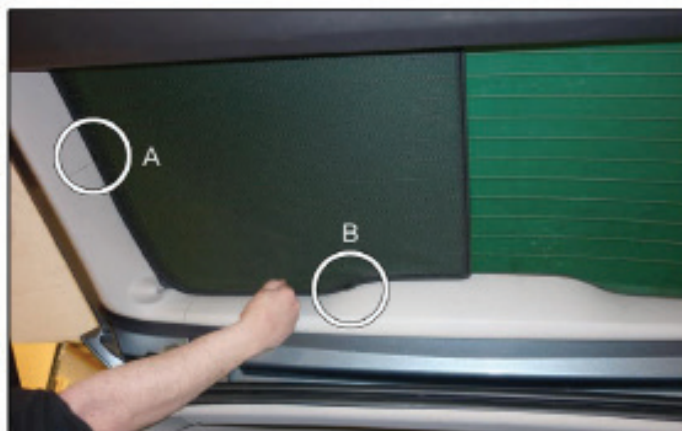

Installation

CITROEN C8 5DR
CIT-C8-5-A

TAILGATE SHADE INSTALLATION