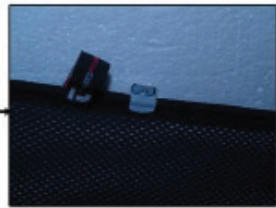

CITROEN C8 5DR
CIT-C8-5-A

PORT SHADE INSTALLATION

Installation

CITROEN C8 5DR
CIT-C8-5-A

PORT SHADE INSTALLATION

Installation

CITROEN C8 5DR
CIT-C8-5-A

TAILGATE SHADE INSTALLATION