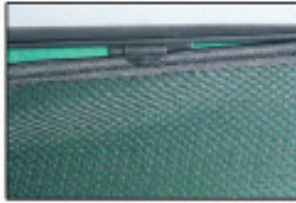

CITROEN C8 5DR
CIT-C8-5-A

PORT SHADE INSTALLATION

Installation

CITROEN C8 5DR
CIT-C8-5-A

PORT SHADE INSTALLATION

Installation

CITROEN C8 5DR
CIT-C8-5-A

TAILGATE SHADE INSTALLATION