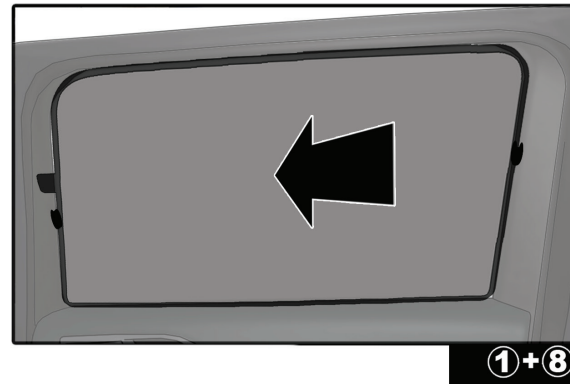

Installation Manual

DACIA LOGAN MCV 5DR
DAC-LOG-5-A

COMPONENTS INCLUDED

FIXING CLIPS

CL-M02 x 2

CL-M05 x 4

CL-P02 x 6

CL-T01 x 1

CL-W01 x 1

CAR
SHADES

Installation

DACIA LOGAN MCV 5DR

DAC-LOG-5-A

SIDE SHADE INSTALLATION

Installation

DACIA LOGAN MCV 5DR

DAC-LOG-5-A

PORT SHADE INSTALLATION

STEP #1

ATTACH CLIPS ON SHADE EDGES

STEP #2

INSERT CLIPS BEHIND INTERIOR TRIM

STEP #3

ENSURE SECURELY FITTED IN PLACE