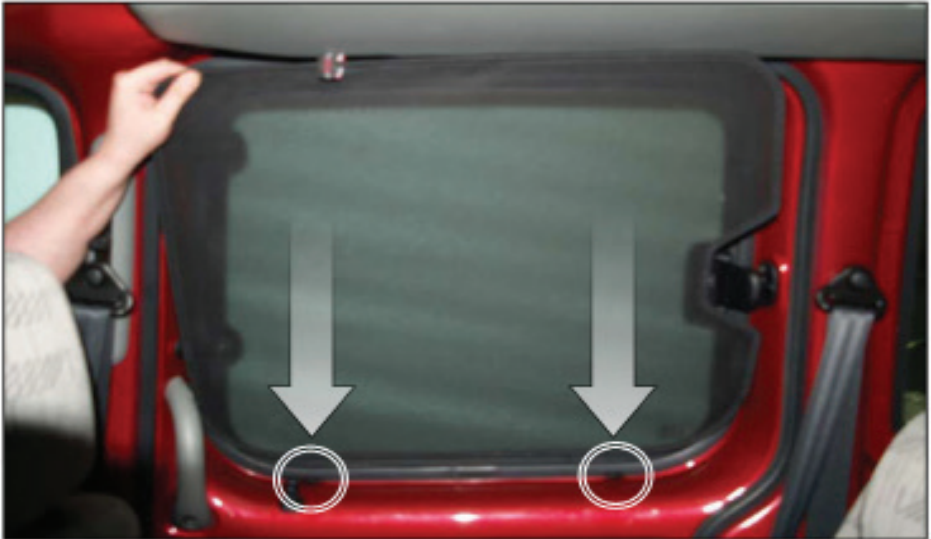

Installation

DACIA LOGAN MCV 5DR

DAC-LOG-5-A

TAILGATE SHADE INSTALLATION