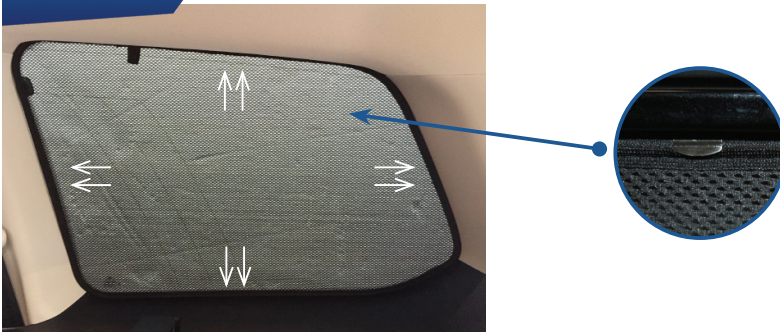

DAC-LOG-5-A

PORT SHADE INSTALLATION

STEP #1

ATTACH CLIPS ON SHADE EDGES

STEP #2

INSERT CLIPS BEHIND INTERIOR TRIM

STEP #3

ENSURE SECURELY FITTED IN PLACE

Installation

DACIA LOGAN MCV 5DR

DAC-LOG-5-A

TAILGATE SHADE INSTALLATION

Position of Clips
Once installed

Installation

DACIA LOGAN MCV 5DR

DAC-LOG-5-A