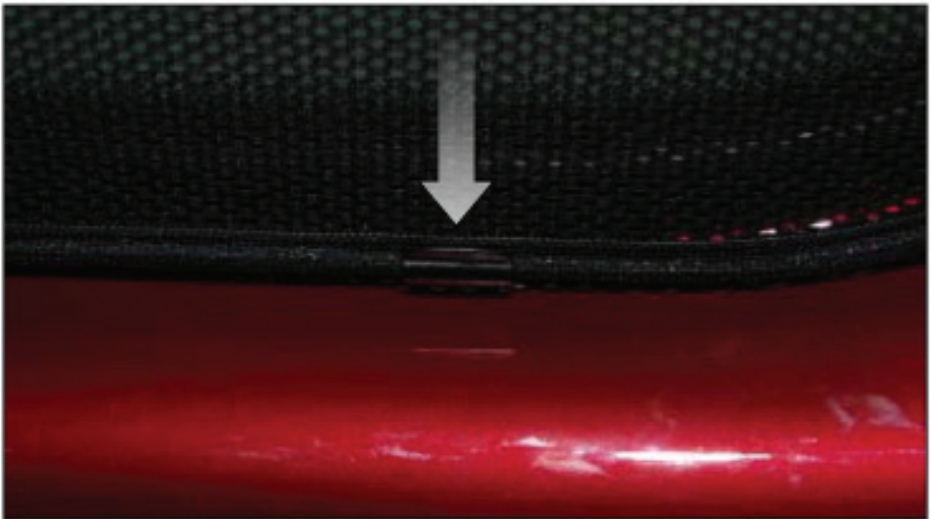

Installation

DACIA LOGAN MCV 5DR

DAC-LOG-5-A

TAILGATE SHADE INSTALLATION