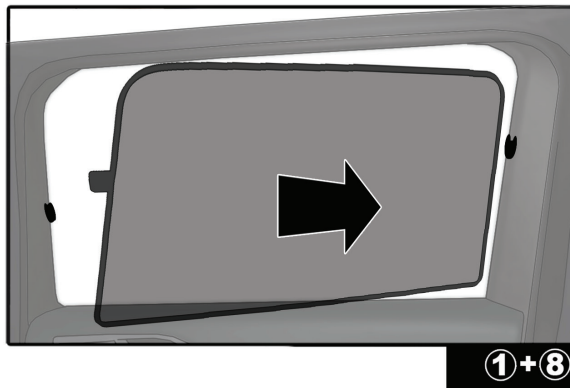

CL-W01 x 1

CAR
SHADES

Installation

DACIA LOGAN MCV 5DR

DAC-LOG-5-A

SIDE SHADE INSTALLATION

Installation

DACIA LOGAN MCV 5DR

DAC-LOG-5-A

PORT SHADE INSTALLATION

STEP #1

ATTACH CLIPS ON SHADE EDGES

STEP #2

INSERT CLIPS BEHIND INTERIOR TRIM

STEP #3

ENSURE SECURELY FITTED IN PLACE