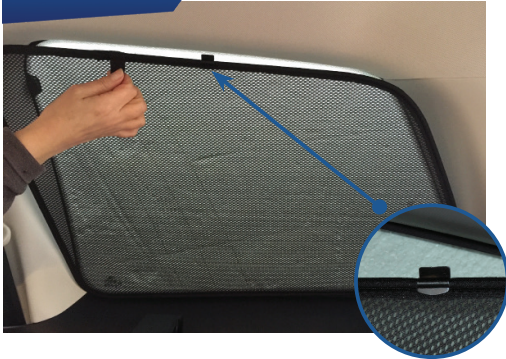

CL-W01 x 1

CAR
SHADES

Installation

DACIA LOGAN MCV 5DR

DAC-LOG-5-A

SIDE SHADE INSTALLATION

Installation

DACIA LOGAN MCV 5DR

DAC-LOG-5-A

PORT SHADE INSTALLATION

STEP #1

ATTACH CLIPS ON SHADE EDGES

STEP #2

INSERT CLIPS BEHIND INTERIOR TRIM

STEP #3

ENSURE SECURELY FITTED IN PLACE