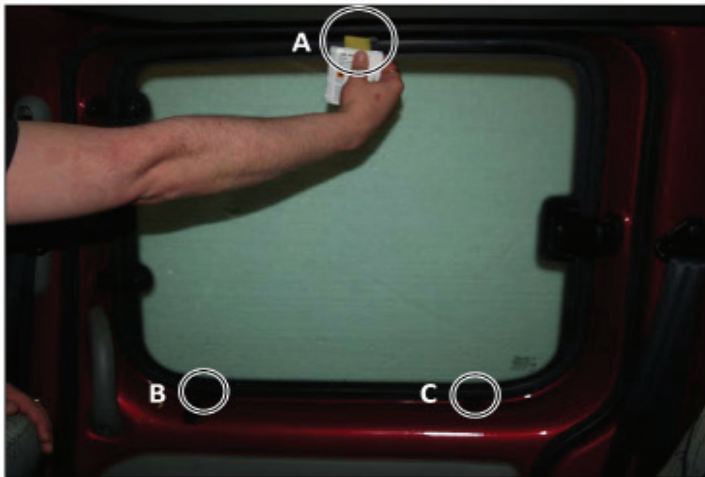

DAC-LOG-5-A

PORT SHADE INSTALLATION

STEP #1

ATTACH CLIPS ON SHADE EDGES

STEP #2

INSERT CLIPS BEHIND INTERIOR TRIM

STEP #3

ENSURE SECURELY FITTED IN PLACE

Installation

DACIA LOGAN MCV 5DR

DAC-LOG-5-A

TAILGATE SHADE INSTALLATION

Position of Clips
Once installed

Installation

DACIA LOGAN MCV 5DR

DAC-LOG-5-A