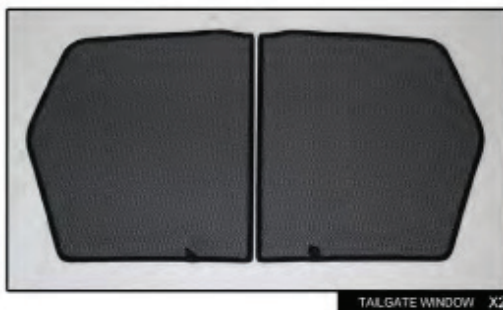

Installation Manual

FIAT BRAVO 5DR
FIA-BRVO-5-B

COMPONENTS INCLUDED

SIDE WINDOWS X2

TAILGATE WINDOW X2

CL-P02 x 4

CL-M05 x 4

CL-T01 x 1

CL-W01 x 1

Installation

FIAT BRAVO 5DR
FIA-BRVO-5-B

SIDE SHADE INSTALLATION

Installation

FIAT BRAVO 5DR
FIA-BRVO-5-B

SIDE SHADE INSTALLATION

Installation