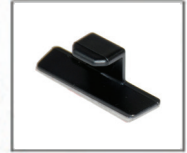

Installation Manual

FIAT BRAVO 5DR
FIA-BRVO-5-B

COMPONENTS INCLUDED

SIDE WINDOWS X2

TAILGATE WINDOW X2

CL-P02 x 4

CL-M05 x 4

CL-T01 x 1

CL-W01 x 1

Installation

FIAT BRAVO 5DR
FIA-BRVO-5-B

SIDE SHADE INSTALLATION

Installation

FIAT BRAVO 5DR
FIA-BRVO-5-B

SIDE SHADE INSTALLATION

Installation

FIAT BRAVO 5DR

FIA-BRVO-5-B

SIDE SHADE INSTALLATION

X2

Installation

FIAT BRAVO 5DR
FIA-BRVO-5-B

TAILGATE SHADE INSTALLATION

Installation