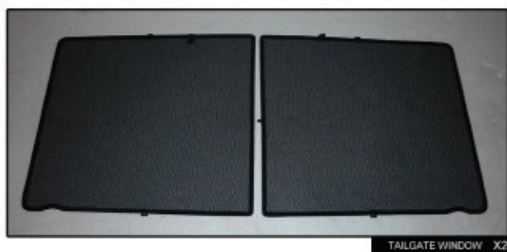

Installation Manual

FIAT DOBLO 5DR
FIA-DOBL-5-A

COMPONENTS INCLUDED

CL-M02 x 4

CL-P02 x 6

CL-M05 x 4

CL-M14 x 4

CL-T01 x 1

CL-W01 x 1

Installation

FIAT DOBLO 5DR

FIA-DOBL-5-A

SIDE SHADE INSTALLATION

Installation

FIAT DOBLO 5DR

FIA-DOBL-5-A

SIDE SHADE INSTALLATION

Installation

FIAT DOBLO 5DR

FIA-DOBL-5-A

SIDE SHADE INSTALLATION

X2

Installation

FIAT DOBLO 5DR