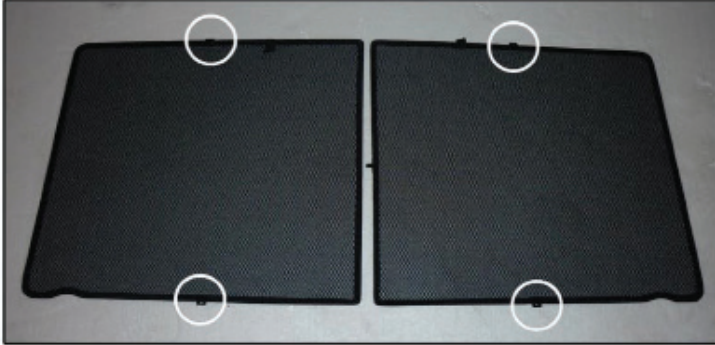

FIA-DOBL-5-A

PORT SHADE INSTALLATION

Installation

FIAT DOBLO 5DR

FIA-DOBL-5-A

TAILGATE SHADE INSTALLATION

Installation

FIAT DOBLO 5DR