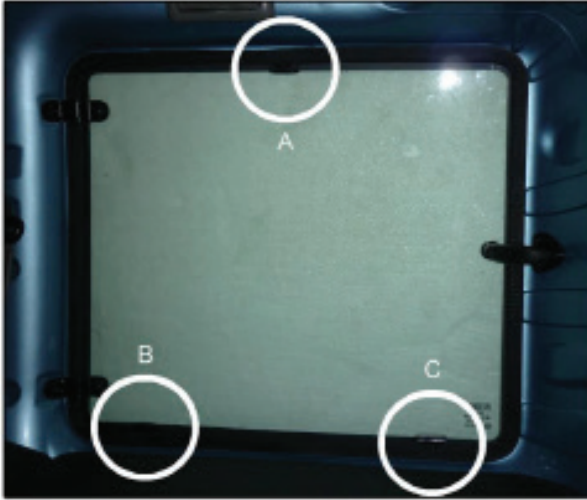

PORT SHADE INSTALLATION