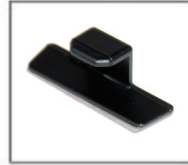

PORT SHADE INSTALLATION