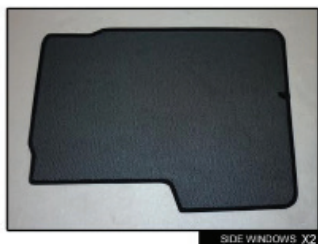

Installation Manual

FIAT DOBLO 5DR
FIA-DOBL-5-A

COMPONENTS INCLUDED

CL-M02 x 4

CL-P02 x 6

CL-M05 x 4

CL-M14 x 4

CL-T01 x 1

CL-W01 x 1

Installation

FIAT DOBLO 5DR

FIA-DOBL-5-A

SIDE SHADE INSTALLATION

Installation

FIAT DOBLO 5DR

FIA-DOBL-5-A