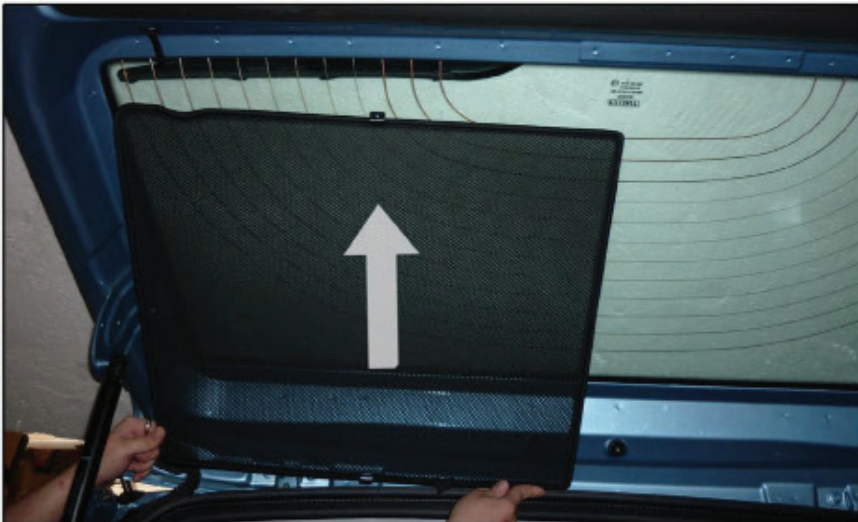

FIA-DOBL-5-A

PORT SHADE INSTALLATION

Installation

FIAT DOBLO 5DR

FIA-DOBL-5-A

TAILGATE SHADE INSTALLATION

Installation

FIAT DOBLO 5DR