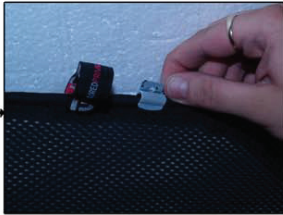

SIDE SHADE INSTALLATION