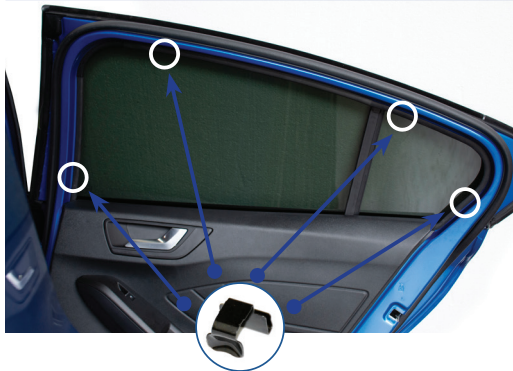

Installation

FORD FOCUS 5DR
FOR-FOCU-5-D

Components Needed

Side Shade Installation

STEP 1

STEP 2

STEP 3

STEP 4

STEP 5

STEP 6

Attach the other clips using the same method as above