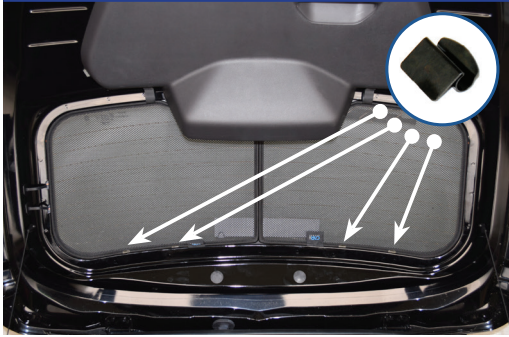

Repeat this whole process for the other side.

Installation

FORD KA PLUS 5DR
FOR-KAPL-5-A

Tailgate Shade Installation

STEP 7

STEP 8

STEP 9

STEP 10