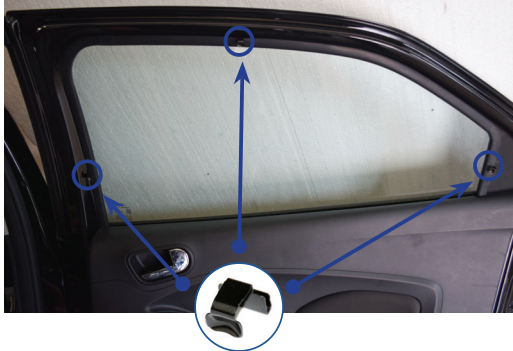

Side Shade Installation

STEP 1

STEP 2

STEP 3

STEP 4

STEP 5

STEP 6

Attach the left clip using the same method as the top clip