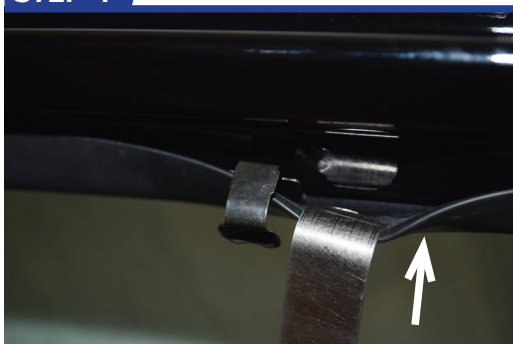

Side Shade Installation

STEP 1

STEP 2

STEP 3

STEP 4

STEP 5

STEP 6

Attach the left clip using the same method as the top clip