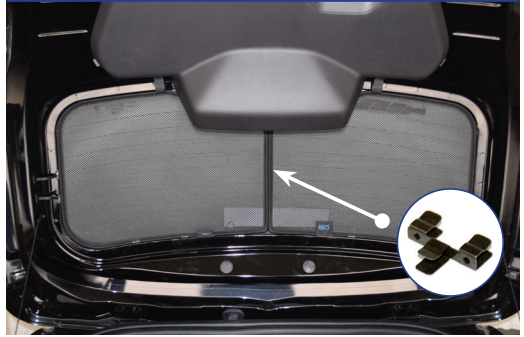

Repeat this whole process for the other side.

Installation

FORD KA PLUS 5DR
FOR-KAPL-5-A

Tailgate Shade Installation

STEP 7

STEP 8

STEP 9

STEP 10