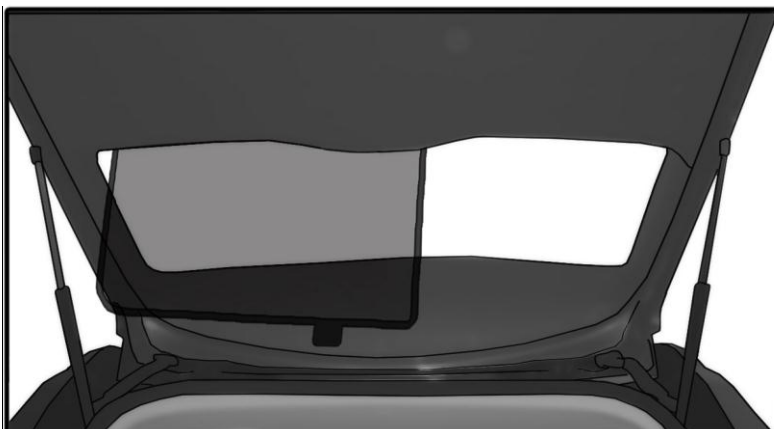

REAR SHADE INSTALLATION

④+⑤

④+⑤

④+⑤