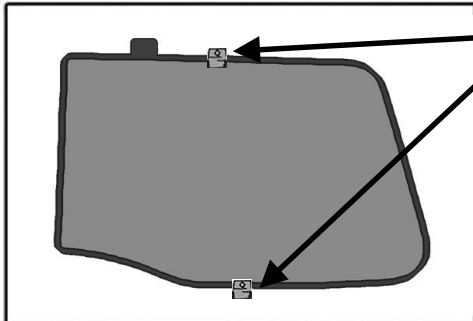

INSTALLATION INSTRUCTIONS

KIA SOUL

KIA-SOUL-5-A

COMPONENTS INCLUDED

SHADES

FIXING CLIPS

SIDE SHADE INSTALLATION

QUARTER LIGHT SHADE INSTALLATION

③+⑥

③+⑥

③+⑥

REAR SHADE INSTALLATION

CL-M02

④+⑤

④+⑤

④+⑤