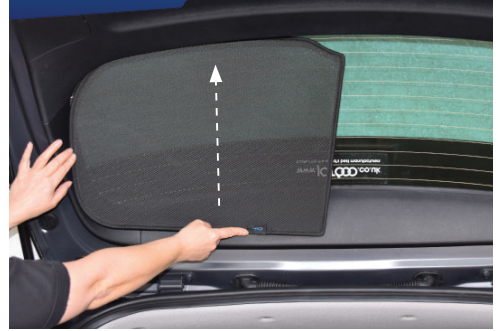

STEP #2

POSITION THE SIDE SHADE

STEP #3

INSERT CLIPS INSIDE WEATHERSTRIP

STEP #4

ENSURE SECURELY FITTED IN PLACE

CAR
SHADES

Rear Shade Installation

KIA SPORTAGE 5DR

KIA-SPOR-5-D

COMPONENTS NEEDED:

STEP #1

ATTACH CLIPS ON SHADE EDGES

STEP #2

POSITION THE REAR SHADE

STEP #3

INSERT CLIPS BEHIND INTERIOR TRIM

STEP #4

REPEAT THE PROCESS ON OTHER SHADE

STEP #5

ENSURE SECURELY FITTED IN PLACE

CAR
SHADES