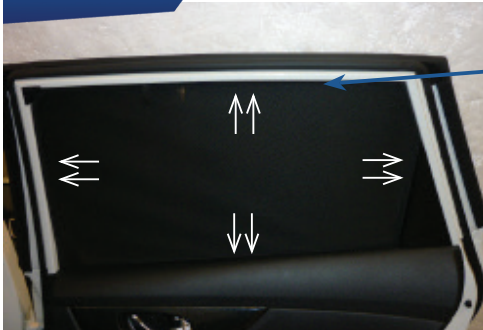

STEP #2

POSITION THE SIDE SHADE

STEP #3

INSERT CLIPS INSIDE WEATHERSTRIP

STEP #4

ENSURE SECURELY FITTED IN PLACE

CAR
SHADES

Rear Shade Installation