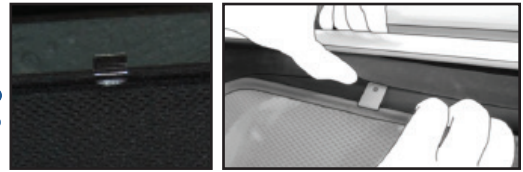

STEP #3

INSERT CLIPS INSIDE WEATHERSTRIP