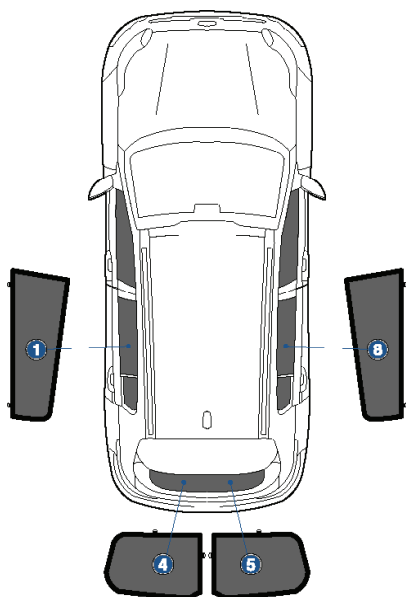

Installation Manual

KIA SPORTAGE 5DR
KIA-SPOR-5-D

COMPONENTS INCLUDED

SHADES

CAR
S H A D E S

FIXING CLIPS

CL-M02 x 4

CL-M12 x 2

CL-M13 x 4

CL-M14 x 1

Side Shade Installation

KIA SPORTAGE 5DR

KIA-SPOR-5-D

COMPONENTS NEEDED:

STEP #1

ATTACH CLIPS ON SHADE EDGES

STEP #2

POSITION THE SIDE SHADE

STEP #3

INSERT CLIPS INSIDE WEATHERSTRIP

STEP #4

ENSURE SECURELY FITTED IN PLACE

CAR
SHADES

Rear Shade Installation