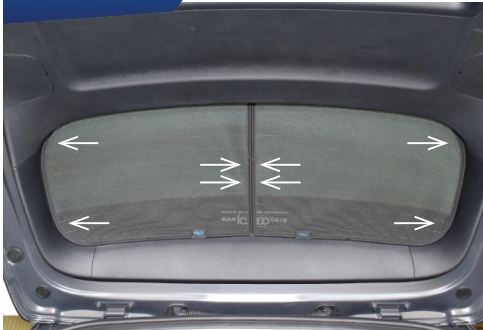

STEP #2

POSITION THE SIDE SHADE

STEP #3

INSERT CLIPS INSIDE WEATHERSTRIP

STEP #4

ENSURE SECURELY FITTED IN PLACE

CAR
SHADES

Rear Shade Installation

INSERT CLIPS BEHIND INTERIOR TRIM

STEP #4

REPEAT THE PROCESS ON OTHER SHADE

STEP #5

ENSURE SECURELY FITTED IN PLACE

CAR
SHADES