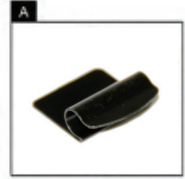

Installation Manual

MAZDA 2 3DR
MAZ-2-3-A

COMPONENTS INCLUDED

SIDE WINDOWS X2

TAILGATE WINDOW X2

CL-M12 x 2

CL-M02 x 2

CL-M13 x 2

Installation

MAZDA 2 3DR
MAZ-2-3-A

SIDE SHADE INSTALLATION

Installation

MAZDA 2 3DR

MAZ-2-3-A

SIDE SHADE INSTALLATION

Installation

MAZDA 2 3DR

MAZ-2-3-A

TAILGATE SHADE INSTALLATION

Installation

MAZDA 2 3DR

MAZ-2-3-A

TAILGATE SHADE INSTALLATION

Installation