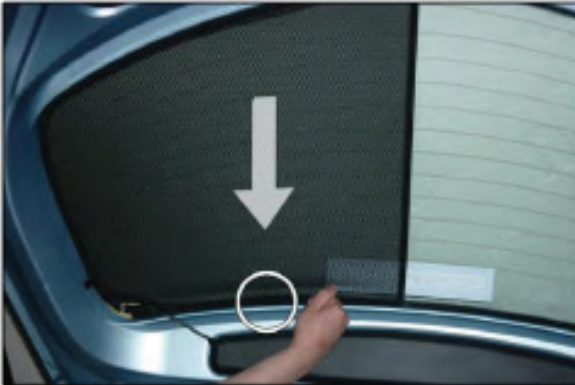

MAZDA 2 3DR

MAZ-2-3-A

TAILGATE SHADE INSTALLATION

Installation

MAZDA 2 3DR

MAZ-2-3-A

TAILGATE SHADE INSTALLATION

Installation