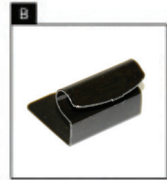

Installation Manual

MAZDA 2 3DR
MAZ-2-3-A

COMPONENTS INCLUDED

SIDE WINDOWS X2

TAILGATE WINDOW X2

CL-M12 x 2

CL-M02 x 2

CL-M13 x 2

Installation

MAZDA 2 3DR
MAZ-2-3-A

SIDE SHADE INSTALLATION

Installation

MAZDA 2 3DR

MAZ-2-3-A

SIDE SHADE INSTALLATION

Installation

MAZDA 2 3DR

MAZ-2-3-A

TAILGATE SHADE INSTALLATION

Installation

MAZDA 2 3DR

MAZ-2-3-A

TAILGATE SHADE INSTALLATION

Installation