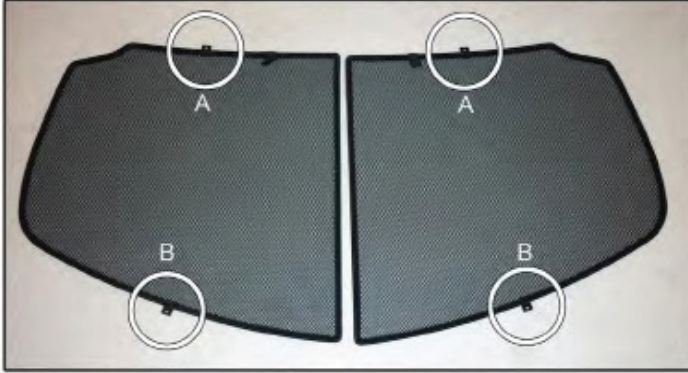

Installation Manual

MAZDA 2 3DR
MAZ-2-3-A

COMPONENTS INCLUDED

SIDE WINDOWS X2

TAILGATE WINDOW X2

CL-M12 x 2

CL-M02 x 2

CL-M13 x 2

Installation

MAZDA 2 3DR
MAZ-2-3-A

SIDE SHADE INSTALLATION

Installation

MAZDA 2 3DR

MAZ-2-3-A

SIDE SHADE INSTALLATION

Installation

MAZDA 2 3DR

MAZ-2-3-A

TAILGATE SHADE INSTALLATION

Installation

MAZDA 2 3DR

MAZ-2-3-A

TAILGATE SHADE INSTALLATION

Installation