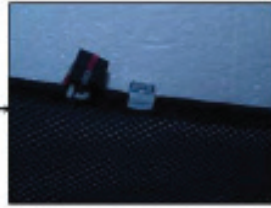

Installation Manual

MAZDA 2 3DR
MAZ-2-3-A

COMPONENTS INCLUDED

SIDE WINDOWS X2

TAILGATE WINDOW X2

CL-M12 x 2

CL-M02 x 2

CL-M13 x 2

Installation

MAZDA 2 3DR
MAZ-2-3-A

SIDE SHADE INSTALLATION

Installation

MAZDA 2 3DR

MAZ-2-3-A

SIDE SHADE INSTALLATION

Installation