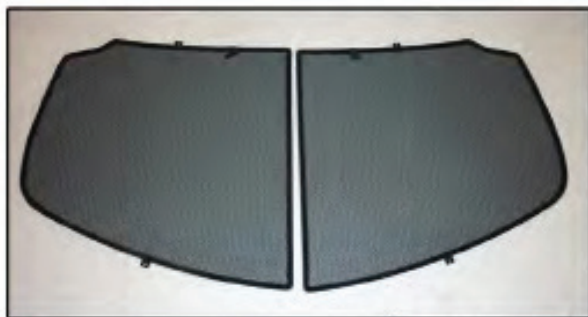

Installation Manual

MAZDA 2 3DR
MAZ-2-3-A

COMPONENTS INCLUDED

SIDE WINDOWS X2

TAILGATE WINDOW X2

CL-M12 x 2

CL-M02 x 2

CL-M13 x 2

Installation

MAZDA 2 3DR
MAZ-2-3-A

SIDE SHADE INSTALLATION

Installation

MAZDA 2 3DR

MAZ-2-3-A

SIDE SHADE INSTALLATION

Installation