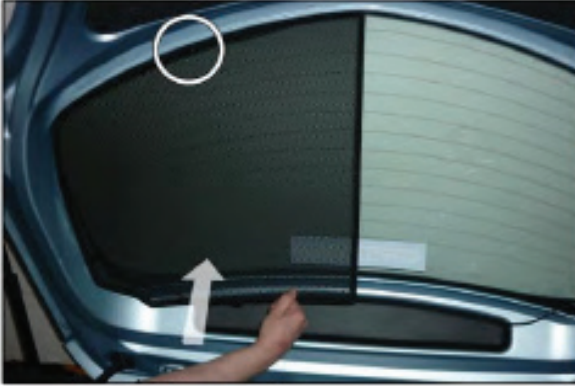

MAZDA 2 3DR

MAZ-2-3-A

TAILGATE SHADE INSTALLATION

Installation

MAZDA 2 3DR

MAZ-2-3-A

TAILGATE SHADE INSTALLATION

Installation