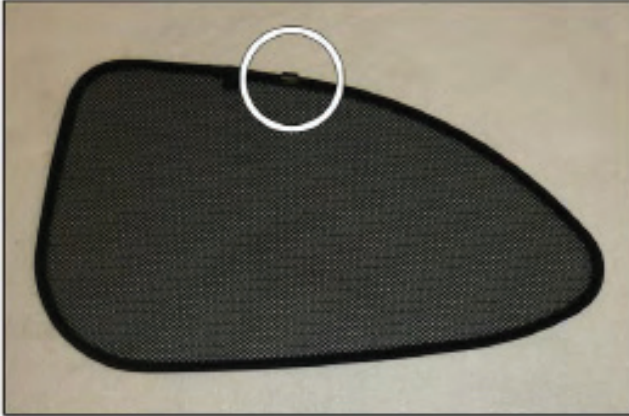

Installation Manual

MAZDA 2 3DR
MAZ-2-3-A

COMPONENTS INCLUDED

SIDE WINDOWS X2

TAILGATE WINDOW X2

CL-M12 x 2

CL-M02 x 2

CL-M13 x 2

Installation

MAZDA 2 3DR
MAZ-2-3-A

SIDE SHADE INSTALLATION

Installation

MAZDA 2 3DR

MAZ-2-3-A

SIDE SHADE INSTALLATION

Installation