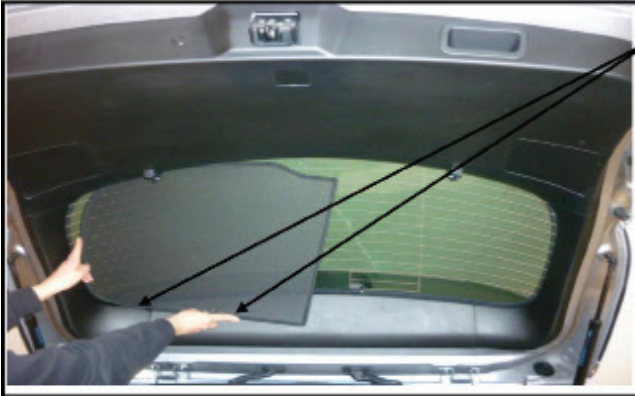

REAR SHADE INSTALLATION

Repeat on the opposite
tailgate shade.