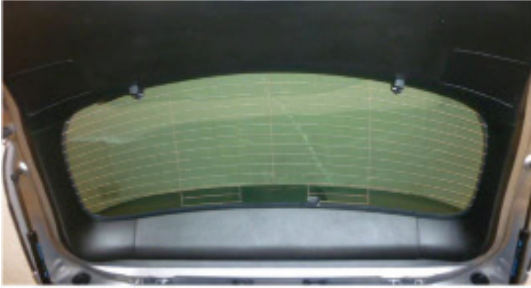

REAR SHADE INSTALLATION

Repeat on the opposite
tailgate shade.