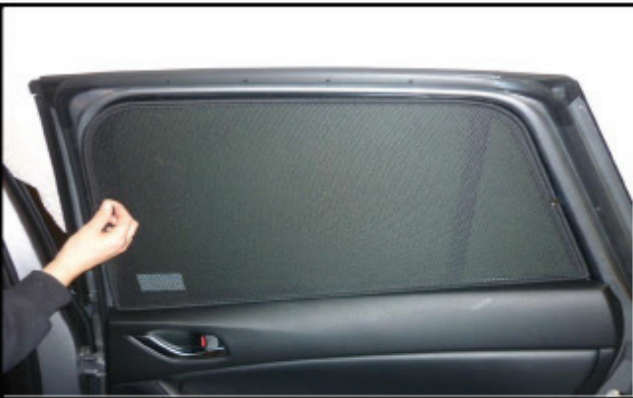

Installation Manual

MAZDA CX5 5DR
MAZ-CX5-5-A

COMPONENTS INCLUDED

CL-M02 x 8

CL-M05 x 4

CL-M14 x 1

Installation

MAZDA CX5 5DR
MAZ-CX5-5-A

SIDE SHADE INSTALLATION

Installation

MAZDA CX5 5DR

MAZ-CX5-5-A

QUARTER LIGHT SHADE INSTALLATION

Installation

MAZDA CX5 5DR

MAZ-CX5-5-A