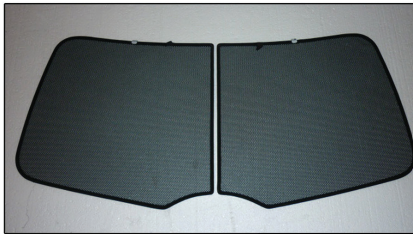

## COMPONENTS INCLUDED

SIDE WINDOWS X2

PORT WINDOW X2

TAILGATE WINDOW X2

CL-M02 x 6