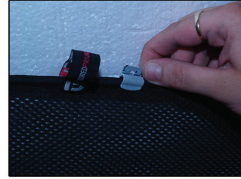

Installation

MAZDA CX7 5DR

MAZ-CX7-5-A

TAILGATE SHADE INSTALLATION