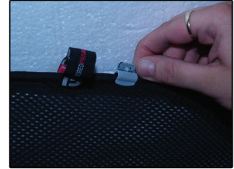

PORT SHADE INSTALLATION