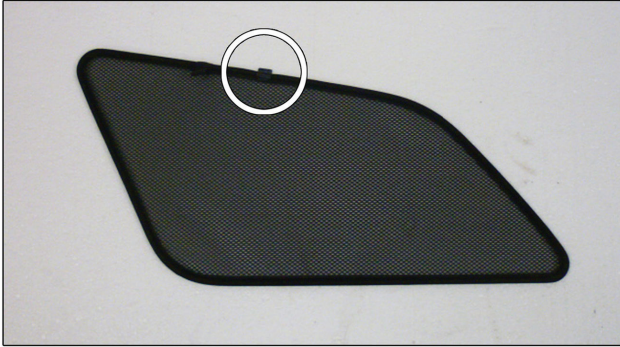

Installation

MAZDA CX7 5DR

MAZ-CX7-5-A

PORT SHADE INSTALLATION