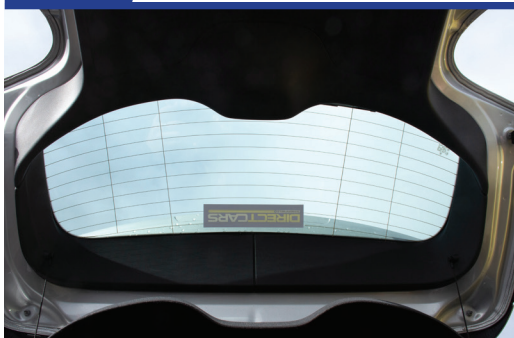

Installation

MERCEDES A CLASS 5DR
MB-ACLS-5-C

Components Needed

Tailgate Shade Installation

STEP 1

STEP 2

STEP 3

STEP 4

STEP 5

STEP 6