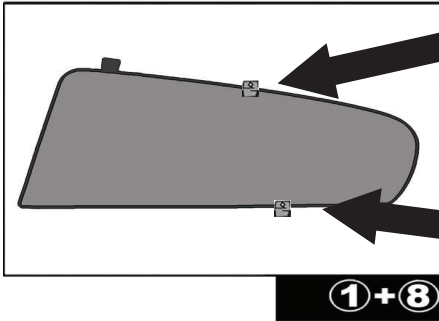

CL-M14 x 1

Installation

MERCEDES E CLASS 4 DR

MB-ECLS-4-B

SIDE SHADE INSTALLATION

Installation

MERCEDES E CLASS 4 DR

MB-ECLS-4-B