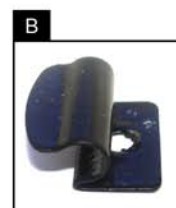

TAILGATE SHADE INSTALLATION