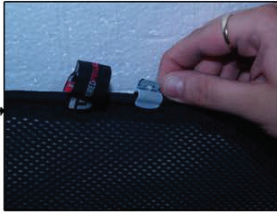

Installation

MINI COOPER 3DR

MIN-ONE-3-B

TAILGATE SHADE INSTALLATION