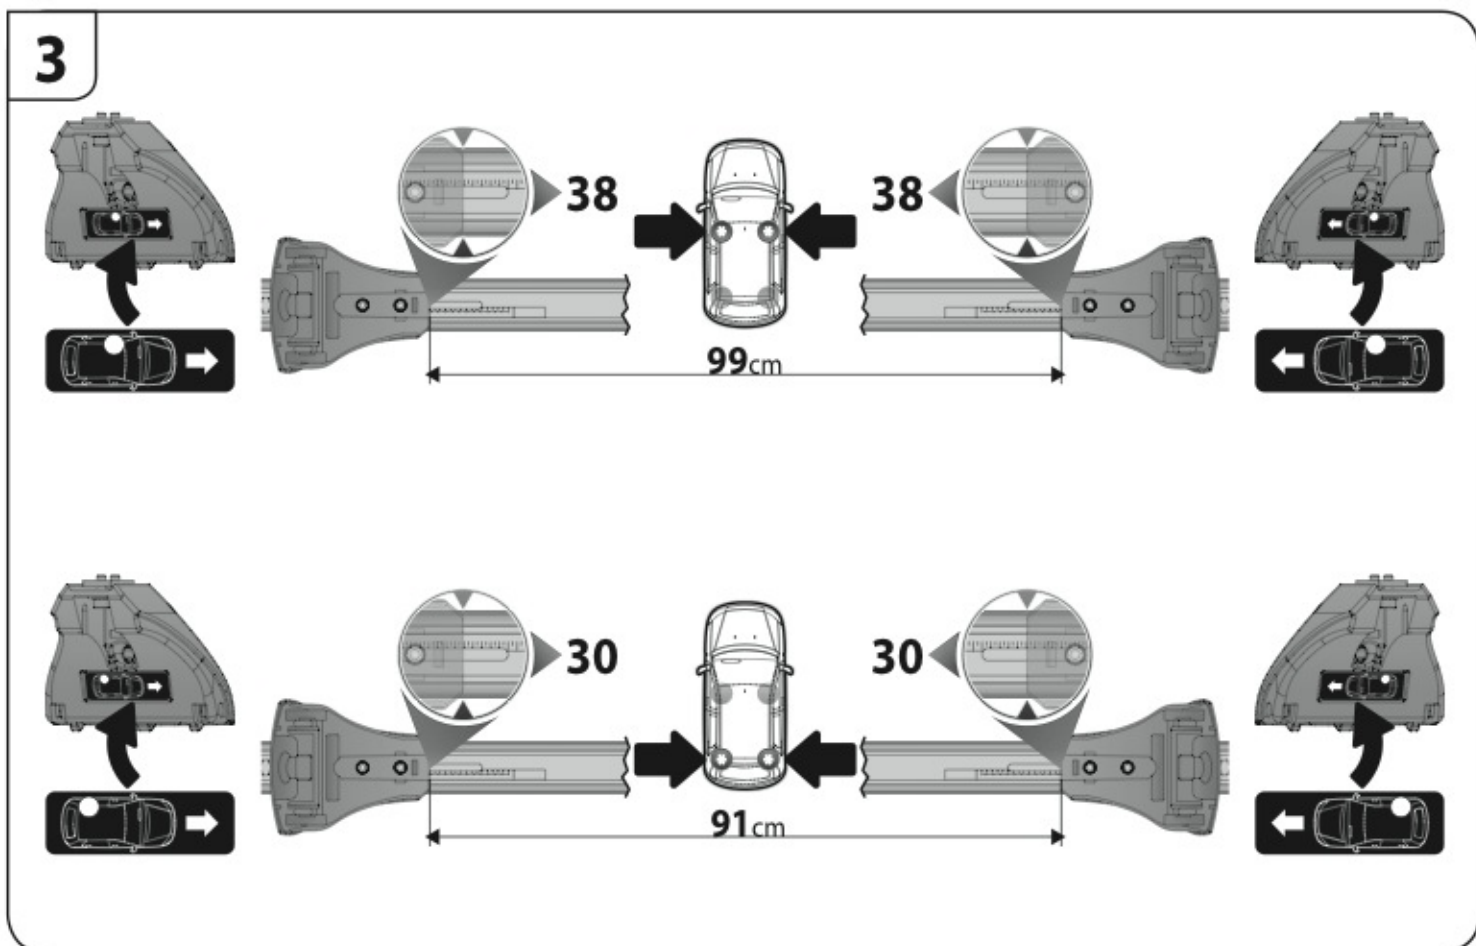

A

**ALLUMINIO
Aluminium**

 +  +  = max: **60kg**
5,5kg

max: **???**kg

Safety regulations

TOYOTA COROLLA
VERSO

9/04→5/09

Art. **N21033**