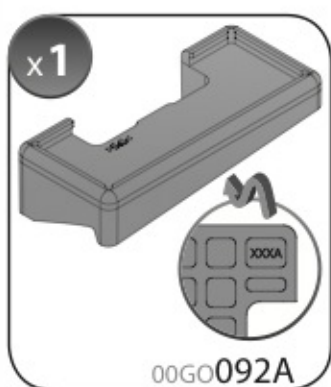

A

**ALLUMINIO
Aluminium**

 +  +  = max: **60kg**
5,5kg

max: **???**kg

Safety regulations

TOYOTA COROLLA
VERSO

9/04→5/09

Art. **N21033**