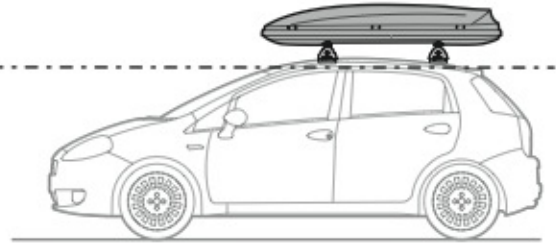

A

**ALLUMINIO
Aluminium**

 +  +  = max: **60kg**
5,5kg

max: **???**kg

Safety regulations

TOYOTA COROLLA
VERSO

9/04→5/09

Art. **N21033**