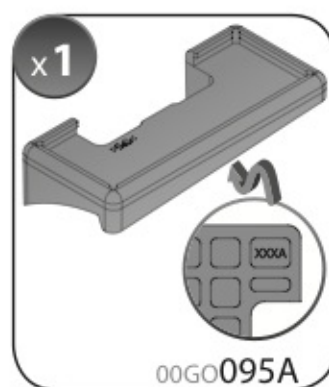

A

**ALLUMINIO
Aluminium**

 +  +  = max: **60kg**
5,5kg

max: **???**kg

Safety regulations

TOYOTA COROLLA
VERSO

9/04→5/09

Art. **N21033**