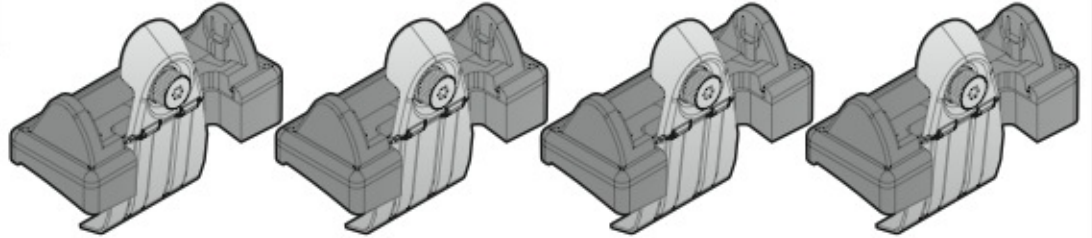

Art.
N21033

C

Art. **N20001**

B

Art. **N15021**

A

**ACCIAIO
Steel**

Art. **N15026**

A

**ALLUMINIO
Aluminium**

 +  +  = max: **60kg**
5,5kg

max: **???**kg

Safety regulations

TOYOTA COROLLA
VERSO

9/04→5/09

Art. **N21033**