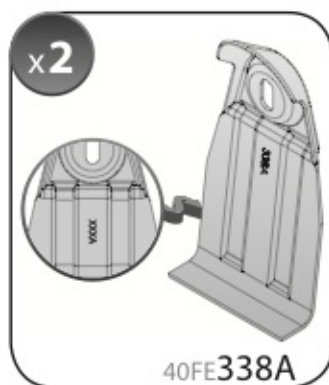

A

**ALLUMINIO
Aluminium**

 +  +  = max: **60kg**
5,5kg

max: **???**kg

Safety regulations

TOYOTA COROLLA
VERSO

9/04→5/09

Art. **N21033**