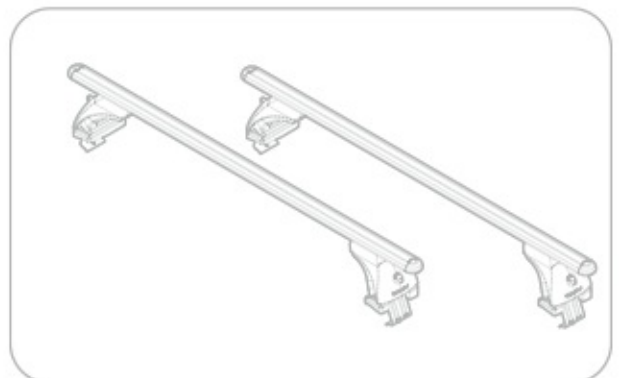

Art.
N21033

C

Art. **N20001**

B

Art. **N15021**

A

**ACCIAIO
Steel**

Art. **N15026**

A

**ALLUMINIO
Aluminium**

 +  +  = max: **60kg**
5,5kg

max: **???**kg

Safety regulations

TOYOTA COROLLA
VERSO

9/04→5/09

Art. **N21033**