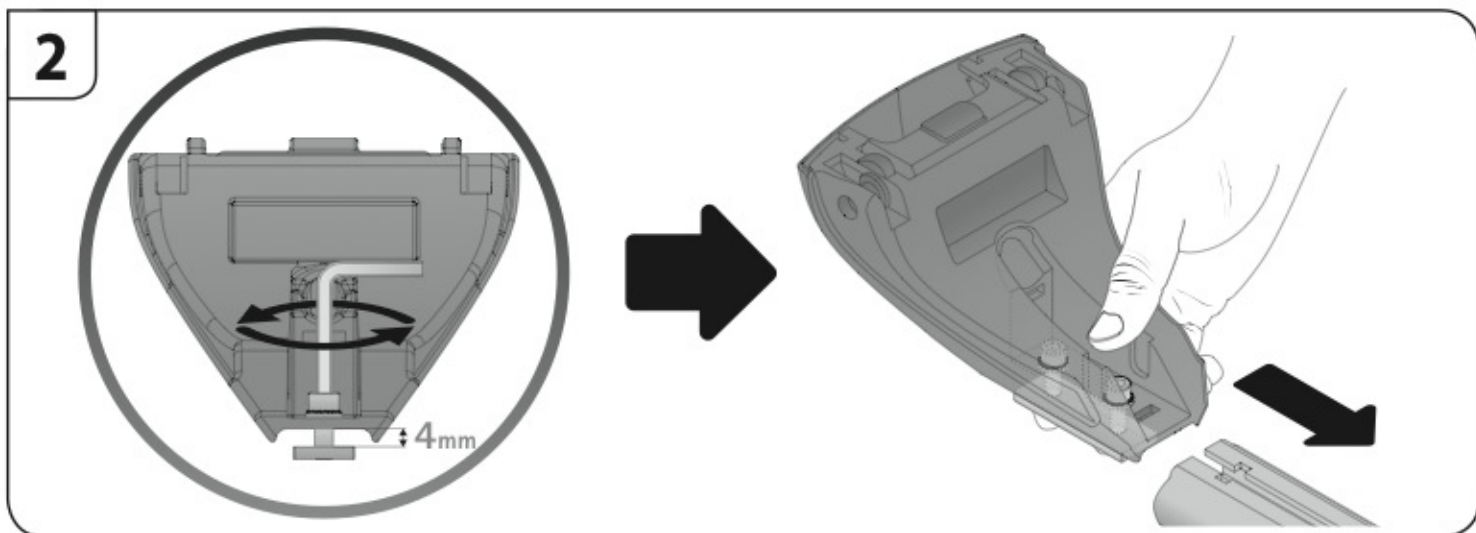

A

**ALLUMINIO
Aluminium**

 +  +  = max: **60kg**
5,5kg

max: **???**kg

Safety regulations

TOYOTA COROLLA
VERSO

9/04→5/09

Art. **N21033**