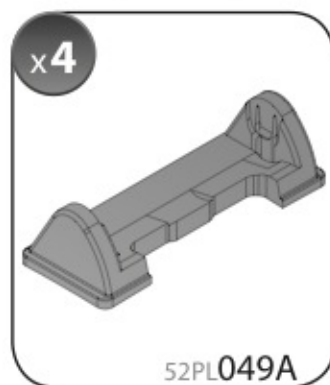

A

**ALLUMINIO
Aluminium**

 +  +  = max: **60kg**
5,5kg

max: **???**kg

Safety regulations

TOYOTA COROLLA
VERSO

9/04→5/09

Art. **N21033**