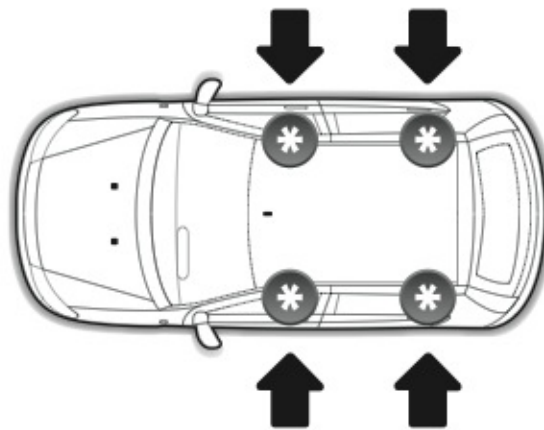

A

**ALLUMINIO
Aluminium**

 +  +  = max: **60kg**
5,5kg

max: **???**kg

Safety regulations

TOYOTA COROLLA
VERSO

9/04→5/09

Art. **N21033**