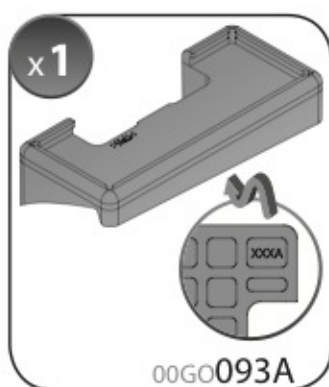

A

**ALLUMINIO
Aluminium**

 +  +  = max: **60kg**
5,5kg

max: **???**kg

Safety regulations

TOYOTA COROLLA
VERSO

9/04→5/09

Art. **N21033**