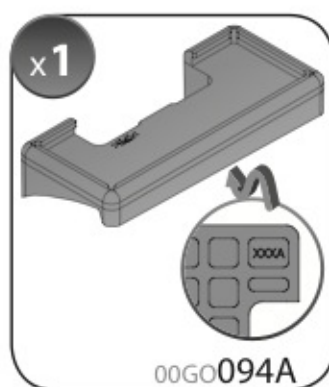

A

**ALLUMINIO
Aluminium**

 +  +  = max: **60kg**
5,5kg

max: **???**kg

Safety regulations

TOYOTA COROLLA
VERSO

9/04→5/09

Art. **N21033**