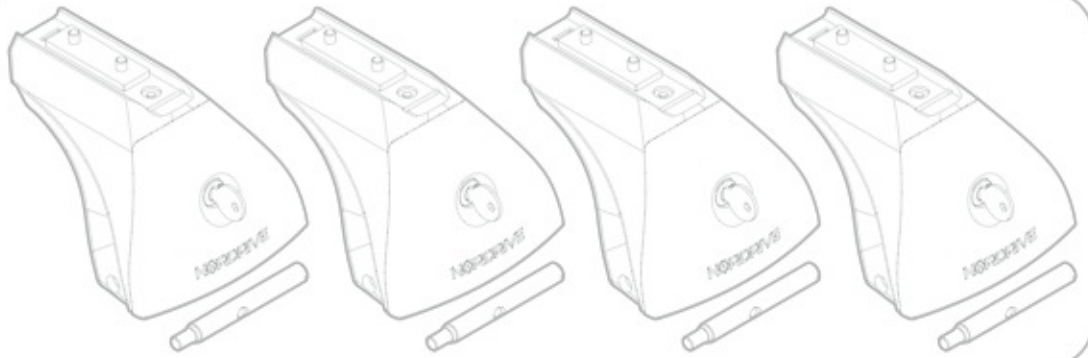

Art.
N21033

C

Art. **N20001**

B

Art. **N15021**

A

**ACCIAIO
Steel**

Art. **N15026**

A

**ALLUMINIO
Aluminium**

 +  +  = max: **60kg**
5,5kg

max: **???**kg

Safety regulations

TOYOTA COROLLA
VERSO

9/04→5/09

Art. **N21033**