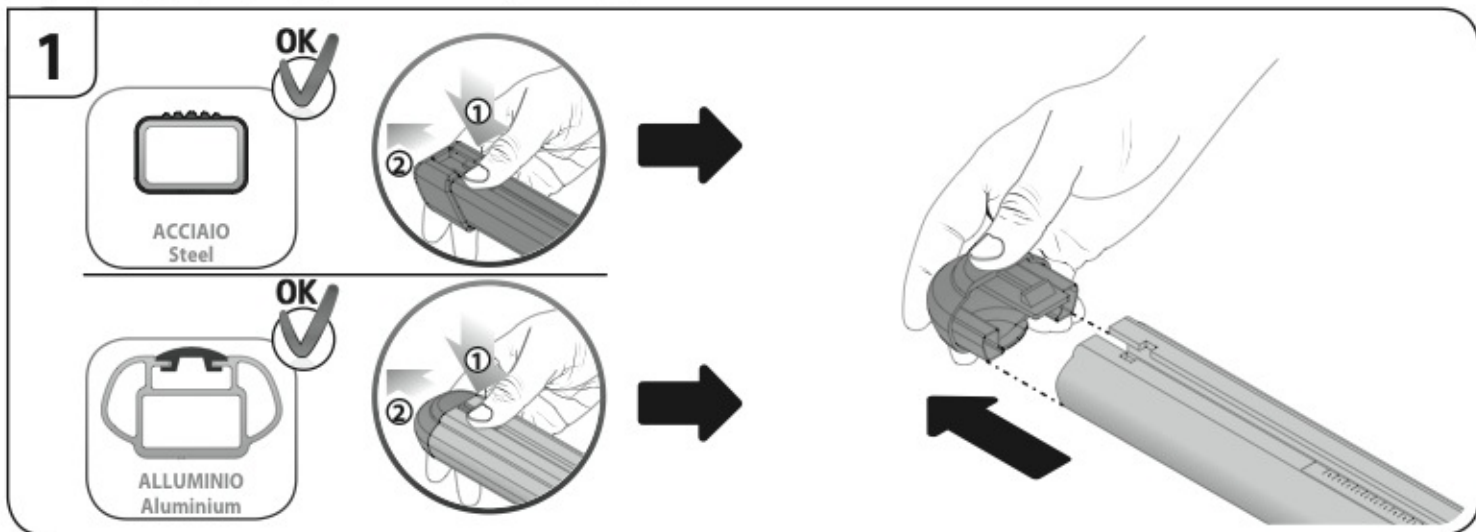

A

**ALLUMINIO
Aluminium**

 +  +  = max: **60kg**
5,5kg

max: **???**kg

Safety regulations

TOYOTA COROLLA
VERSO

9/04→5/09

Art. **N21033**