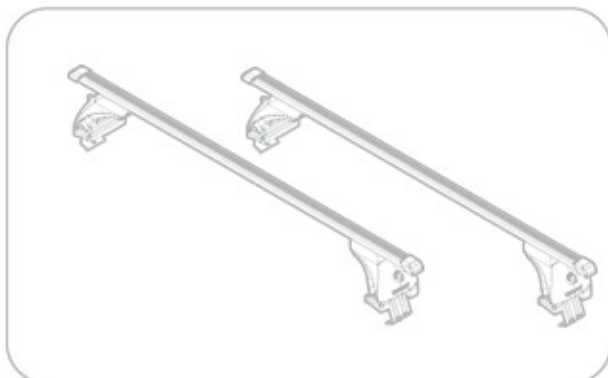

Art.
N21033

C

Art. **N20001**

B

Art. **N15021**

A

**ACCIAIO
Steel**

Art. **N15026**

A

**ALLUMINIO
Aluminium**

 +  +  = max: **60kg**
5,5kg

max: **???**kg

Safety regulations

TOYOTA COROLLA
VERSO

9/04→5/09

Art. **N21033**