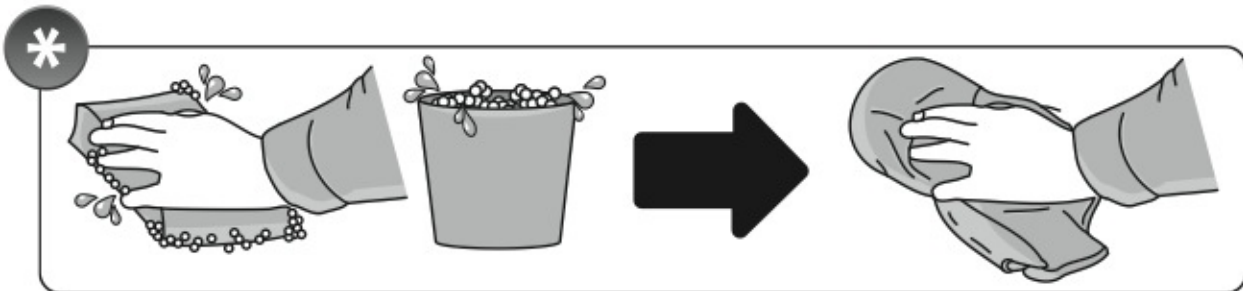

A

**ALLUMINIO
Aluminium**

 +  +  = max: **60kg**
5,5kg

max: **???**kg

Safety regulations

TOYOTA COROLLA
VERSO

9/04→5/09

Art. **N21033**