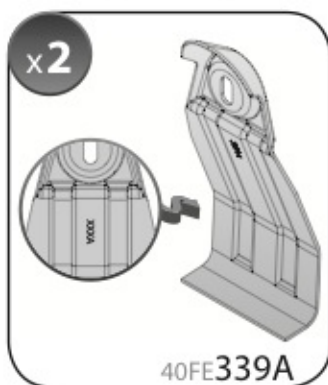

A

**ALLUMINIO
Aluminium**

 +  +  = max: **60kg**
5,5kg

max: **???**kg

Safety regulations

TOYOTA COROLLA
VERSO

9/04→5/09

Art. **N21033**