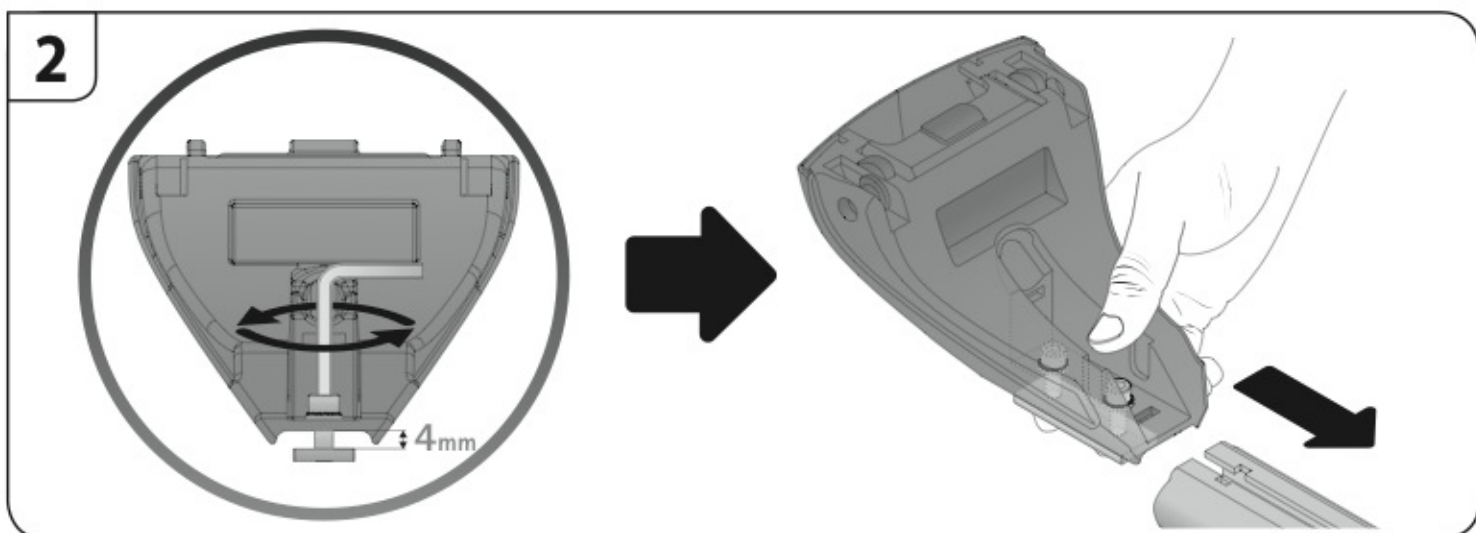

Safety regulations

ALFA ROMEO MITO

9/08 →

Art. **N21100**

4

5

6

7