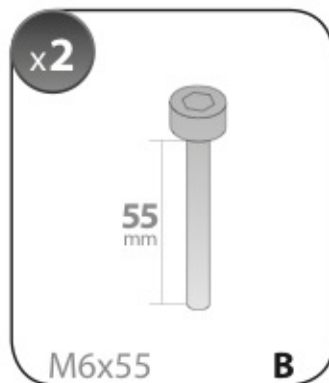

Safety regulations

ALFA ROMEO MITO

9/08 →

Art. **N21100**

4

5

6

7