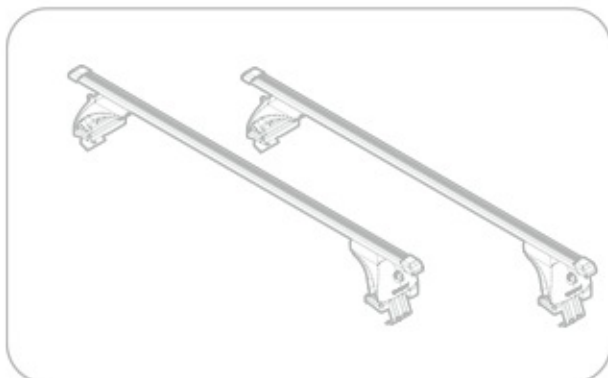

Art.
N21108

C

+

Art. **N20001**

B

+

Art. **N15020**

A

ACCIAIO
Steel

=

Art. **N15025**

A

ALLUMINIO
Aluminium

=

 +  +  = max: **75kg**
5,5kg

max:
???kg