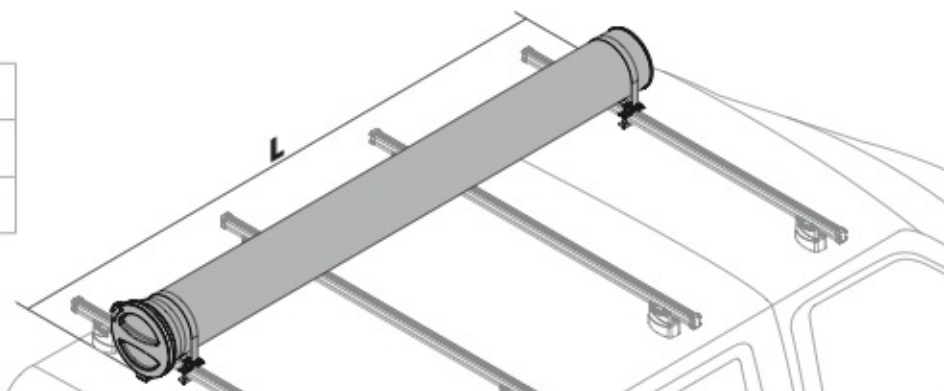

OPTIONALS PER / FOR / FÜR:

Kargo series

Acciaio / Steel

Kargo-Plus
series

Alluminio / Aluminium

KARGO-TUBE

N11050	T200	L = 205 cm
N11051	T300	L = 305 cm
N11052	T400	L = 405 cm