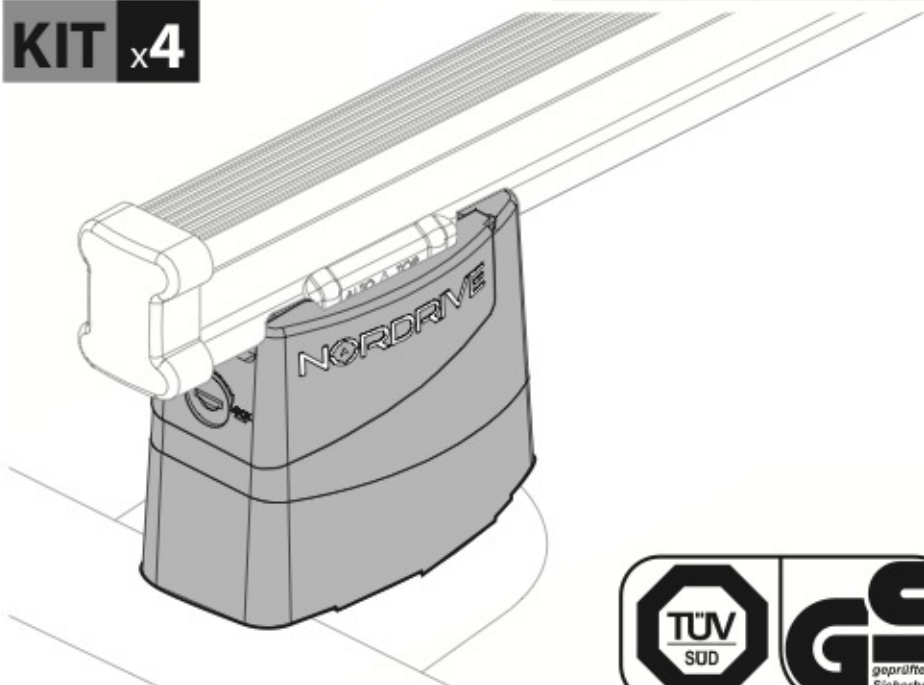

- ☐ ADATTO PER
- ☐ SUITABLE FOR
- ☐ INDIQUÉ POUR
- ☐ GEEIGNET FÜR
- ☐ ADECUADA PARA

NORDRIVE KARGO SERIES