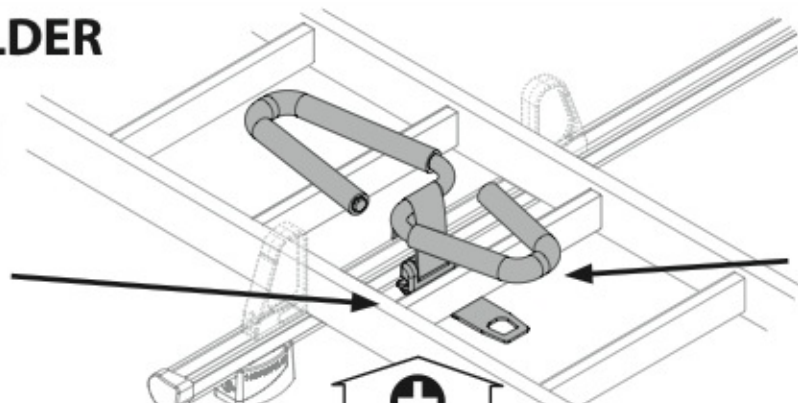

LADDER HOLDER STRAPS

N11065 U-5

LADDER STEP ADAPTER

N11067 U-6