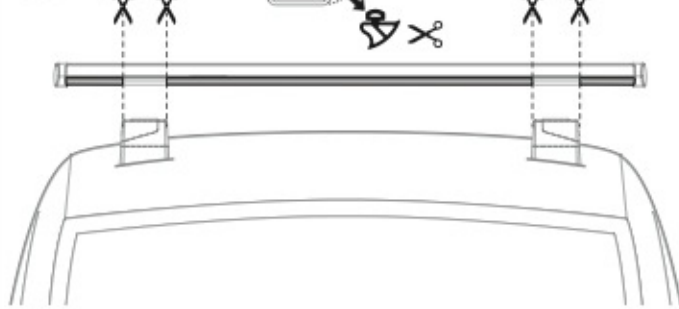

Kargo series

Acciaio / Steel

4

Kargo-Plus series

Alluminio / Aluminium

1

2

5