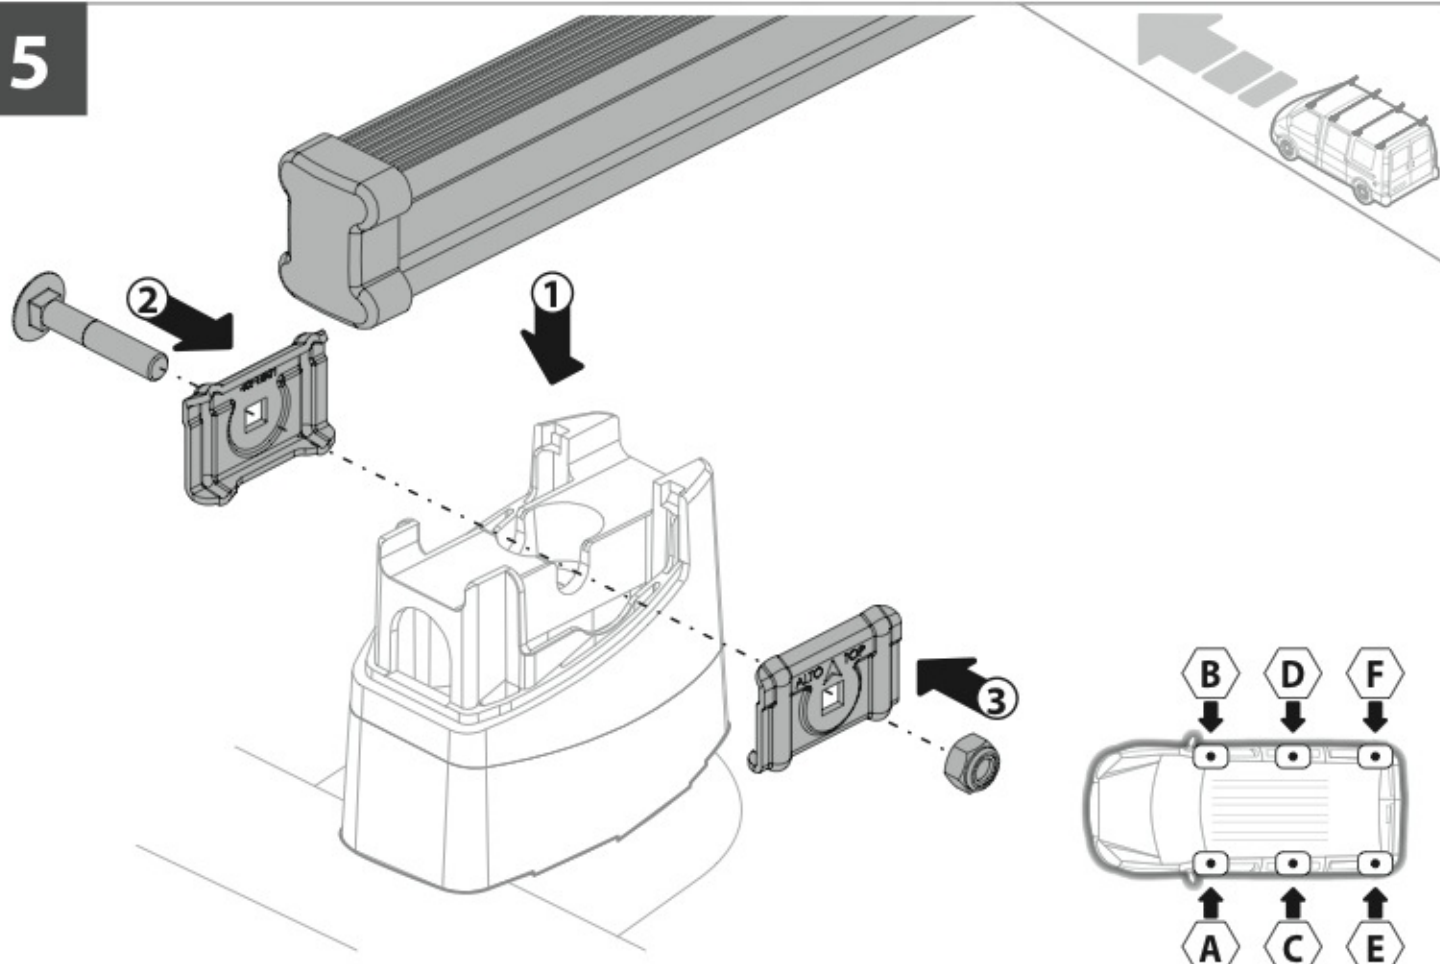

Kargo series

Acciaio / Steel

4

Kargo-Plus series

Alluminio / Aluminium

1

2

5