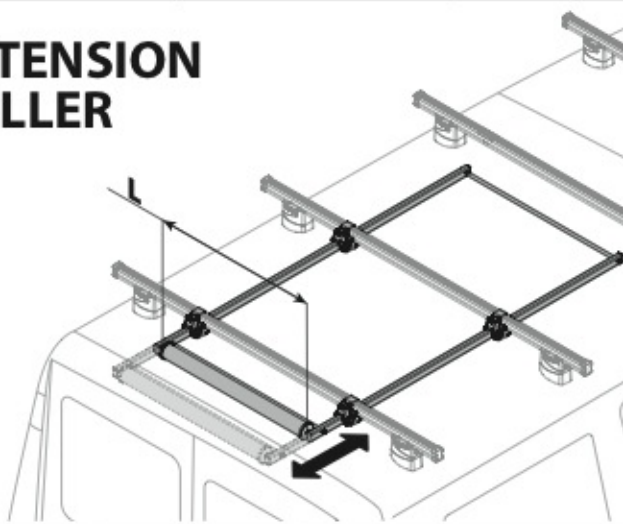

Alluminio / Aluminium

N11020

U-0

L = 95 cm

N11021

U-7

L = 110 cm

EXTENSION ROLLER