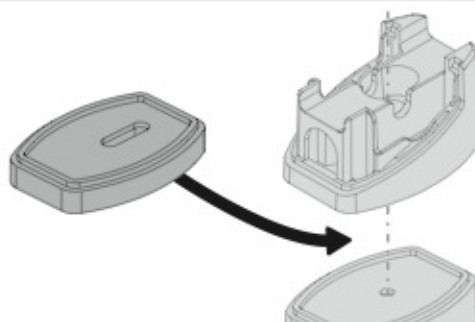

LADDER STEP ADAPTER

N11067

U-6

Acciaio
Steel

Alluminio
Aluminium

RICHIESTO
REQUIRED
REQUIS
ERFORDERLICH
NECESARIO

N99985 x3