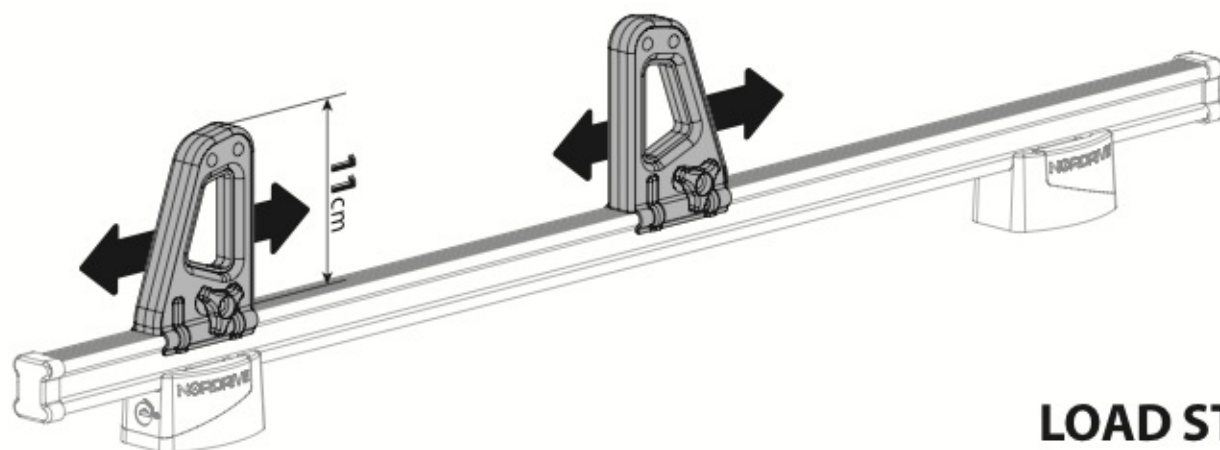

Kargo series

Acciaio / Steel

KARGO ROLLER

N11000	K-0	L = 64 cm
N11003	K-7	L = 96 cm

LOAD STOPS

N11001 K-1

LOAD STOPS

N11002 K-2