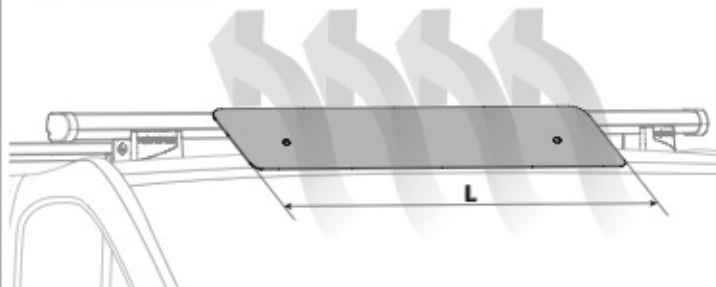

L = 95 cm

N11058

KP-11

L = 110 cm

SPOILER

Kargo series

Acciaio / Steel

Kargo-Plus series