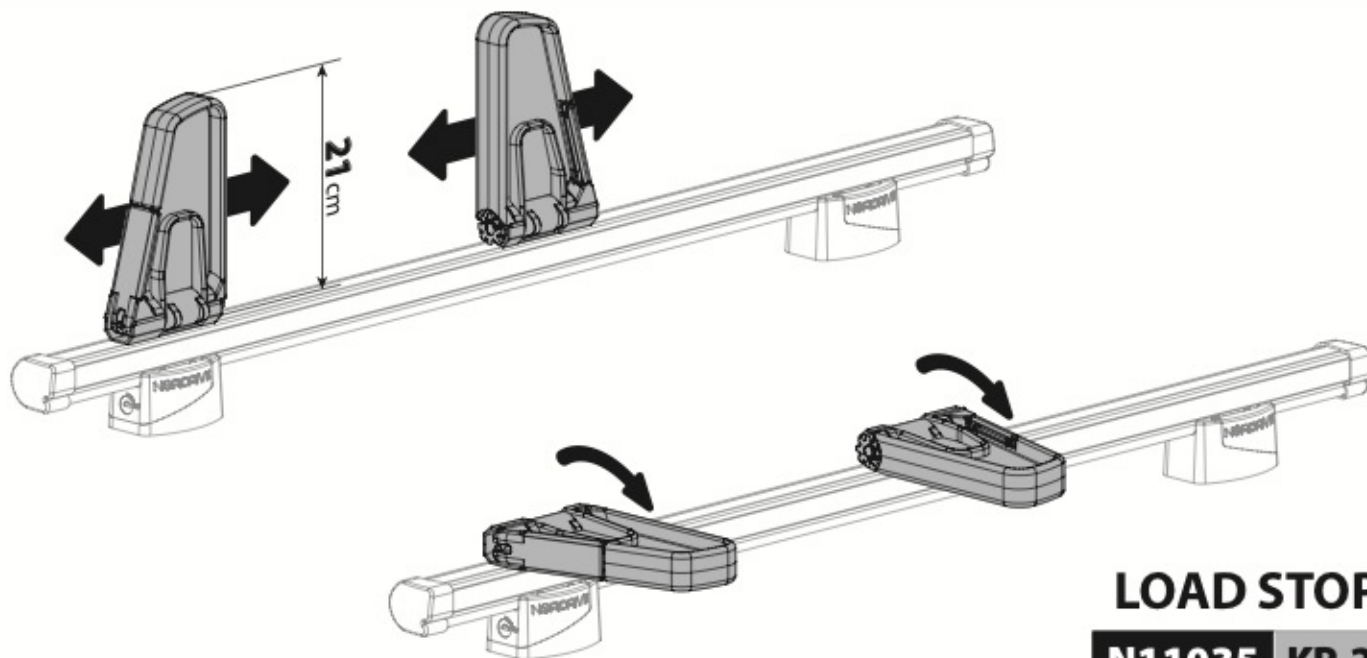

OPTIONALS

Kargo-Plus series

Alluminio / Aluminium

KARGO ROLLER

N11030	KP-0	L = 64 cm
N11034	KP-7	L = 96 cm

LOAD STOPS

N11031 KP-1

LOAD STOPS