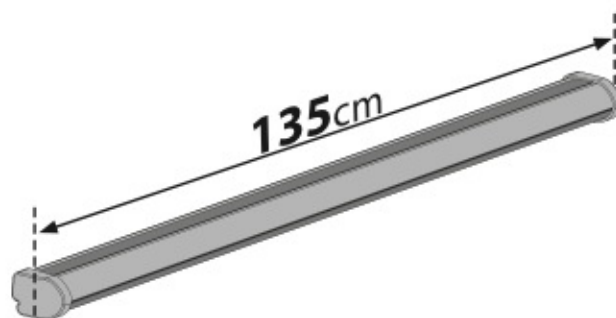

Kargo-Plus series

Alluminio / Aluminium

Art. **N10035** x3

NORDDRIVE®
TRANSPORT SOLUTIONS