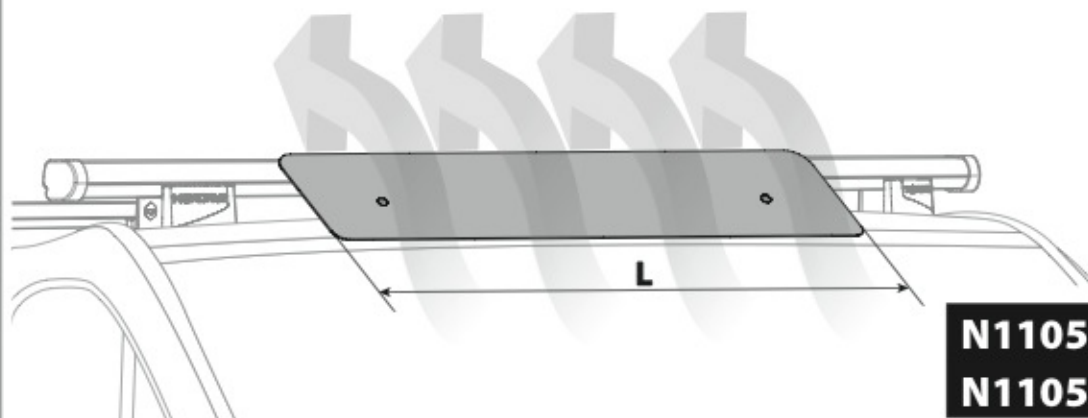

KARGO ROLLER

N11030 KP-0 L = 64 cm

N11034 KP-7 L = 96 cm

LOAD STOPS

N11031 KP-1

EYE-BOLTS

N11033 KP-3

SPOILER