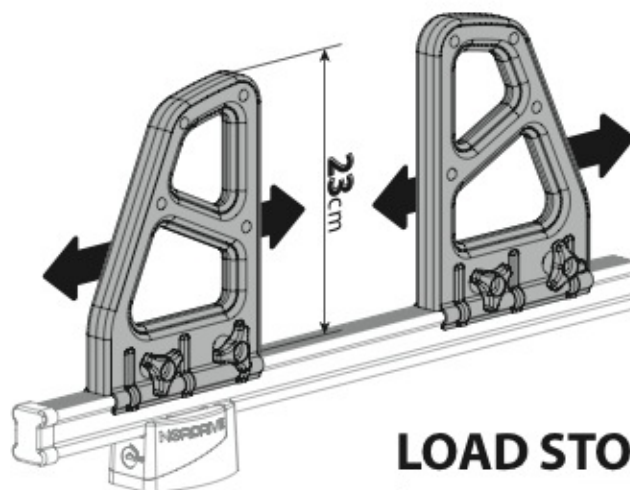

N11001 K-1

LOAD STOPS

N11002 K-2

SPOILER

N11053	K-9	L = 95 cm
N11054	K-11	L = 110 cm

OPTIONALS PER / FOR / FÜR:

Kargo-Plus series

Alluminio / Aluminium