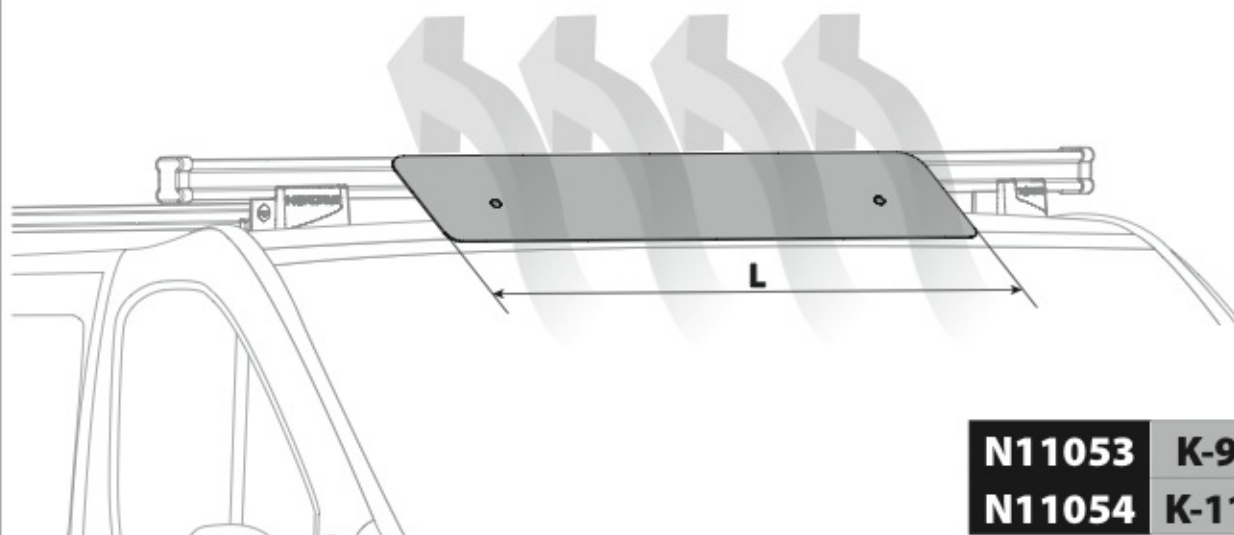

N11001 K-1

LOAD STOPS

N11002 K-2

SPOILER

N11053	K-9	L = 95 cm
N11054	K-11	L = 110 cm

OPTIONALS PER / FOR / FÜR:

Kargo-Plus series

Alluminio / Aluminium