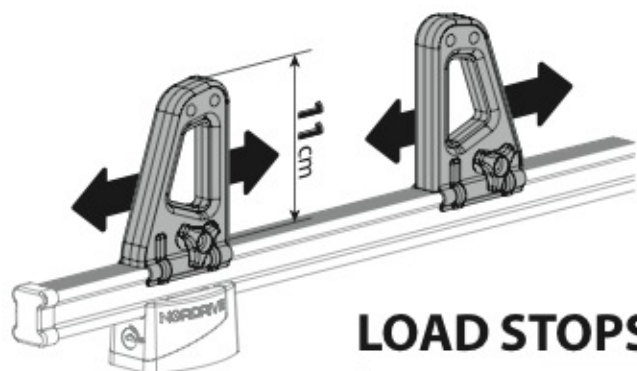

LOAD STOPS

N11001 K-1