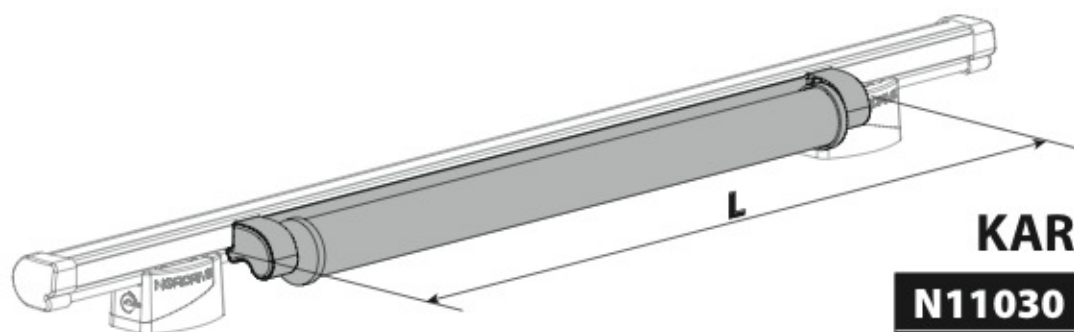

N11001 K-1

LOAD STOPS

N11002 K-2

SPOILER

N11053	K-9	L = 95 cm
N11054	K-11	L = 110 cm

OPTIONALS PER / FOR / FÜR:

Kargo-Plus series

Alluminio / Aluminium