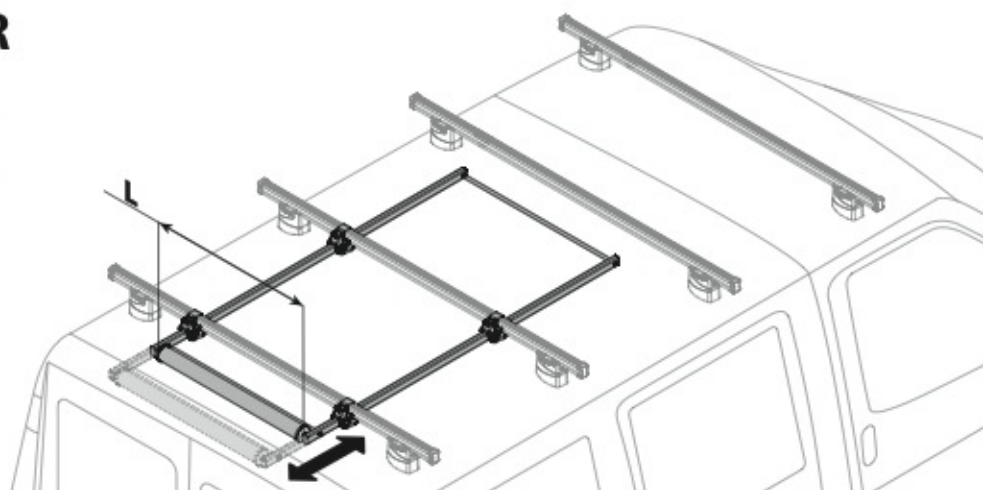

EXTENSION ROLLER

N11020

U-0

L = 64 cm

N11021

U-7

L = 96 cm

Acciaio
Steel

Alluminio
Aluminium

NORDRIVE®
TRANSPORT SOLUTIONS

is a registered trade mark of
LAMPA S.p.A.
46019 Viadana (MN) ITALY
Ditta certificata UNI EN ISO 9001:2008
www.nordrive.it
www.lampa.it

91CA0324 r04