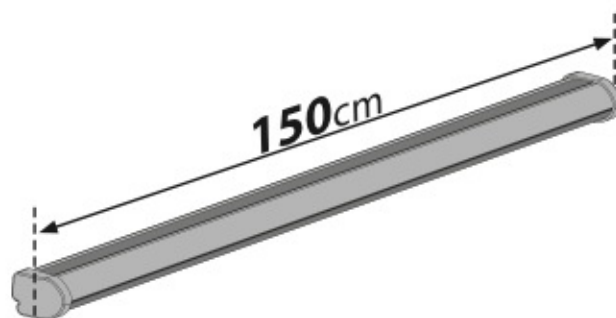

Kargo-Plus series

Alluminio / Aluminium

Art. **N10040** x3

NORDDRIVE®
TRANSPORT SOLUTIONS