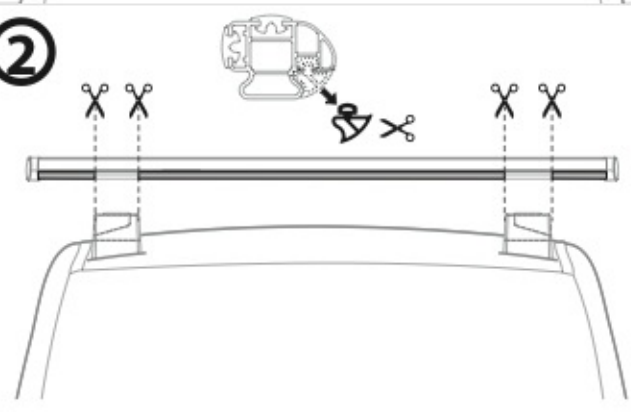

Kargo series

Acciaio / Steel

7

Kargo-Plus series

Alluminio / Aluminium

1

2

8