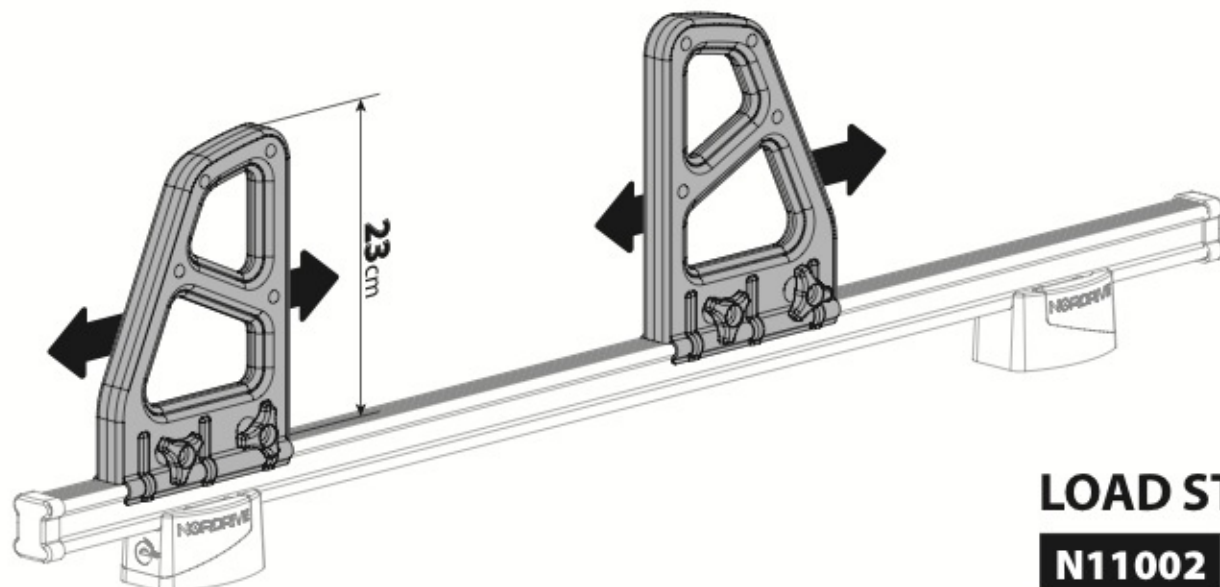

10

OPTIONALS

Kargo series

Acciaio / Steel

KARGO ROLLER

N11000	K-0	L = 64 cm
N11003	K-7	L = 96 cm

LOAD STOPS

N11001 K-1