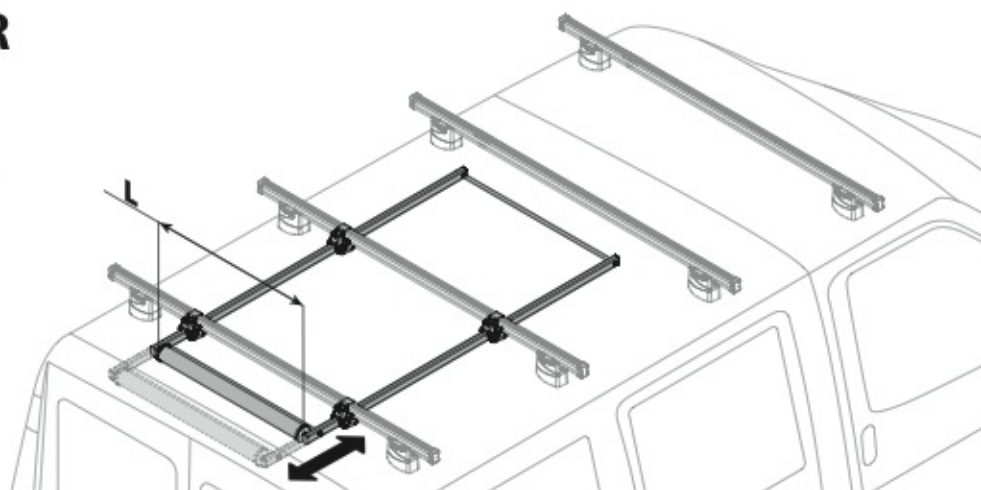

EXTENSION ROLLER

N11020

U-0

L = 64 cm

N11021

U-7

L = 96 cm

Acciaio
Steel

Alluminio
Aluminium

NORDRIVE®
TRANSPORT SOLUTIONS

is a registered trade mark of
LAMPA S.p.A.
46019 Viadana (MN) ITALY
Ditta certificata UNI EN ISO 9001:2008
www.nordrive.it
www.lampa.it

91CA0325 r03