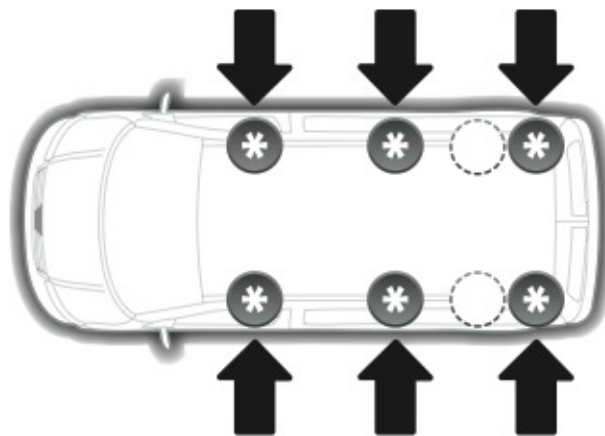

180cm

Kargo-Plus series

Alluminio / Aluminium

Art. **N10045** x6

NORDDRIVE[®]
TRANSPORT SOLUTIONS

max:
???kg

NORDRIVE®

TRANSPORT SOLUTIONS