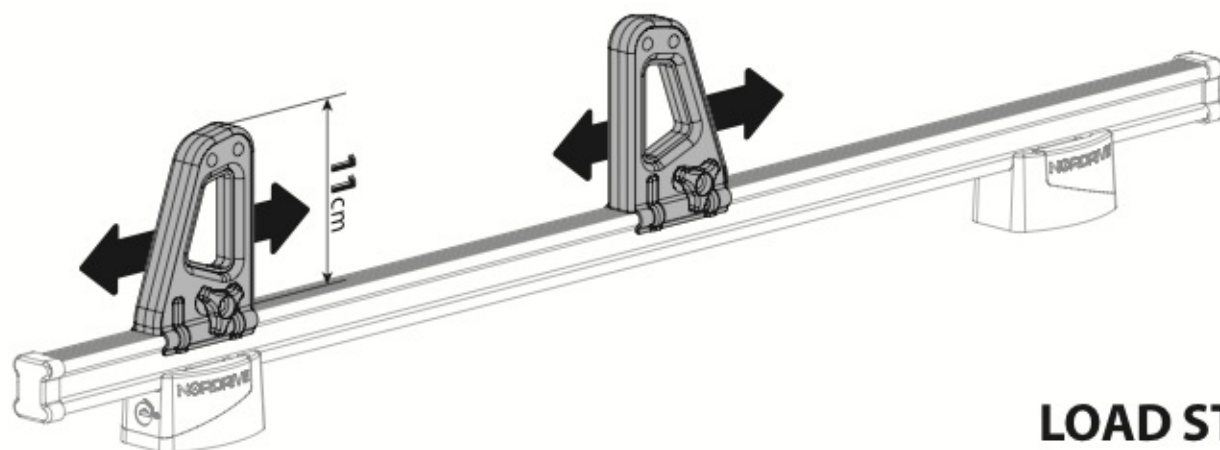

10

OPTIONALS

Kargo series

Acciaio / Steel

KARGO ROLLER

N11000	K-0	L = 64 cm
N11003	K-7	L = 96 cm

LOAD STOPS

N11001 K-1