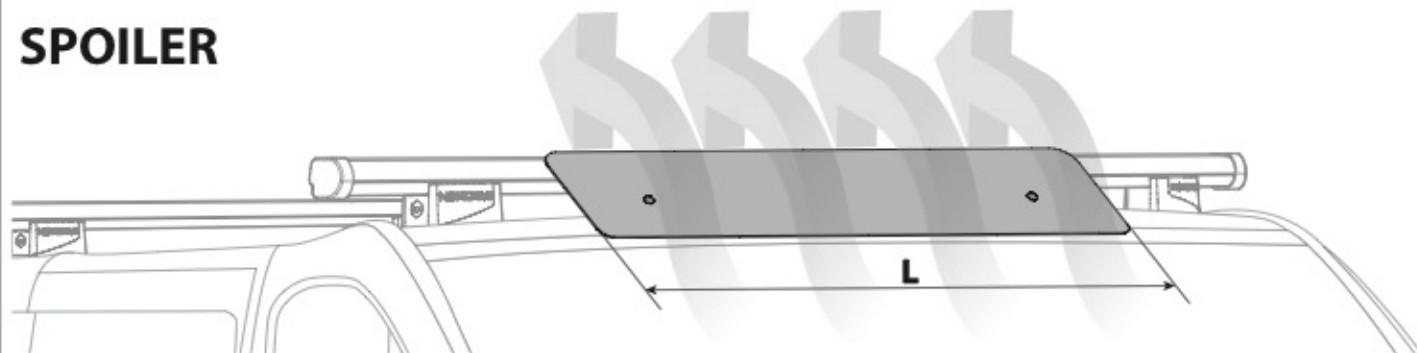

N11057

KP-9

L = 95 cm

N11058

KP-11

L = 110 cm

SPOILER

LADDER HOLDER STRAPS