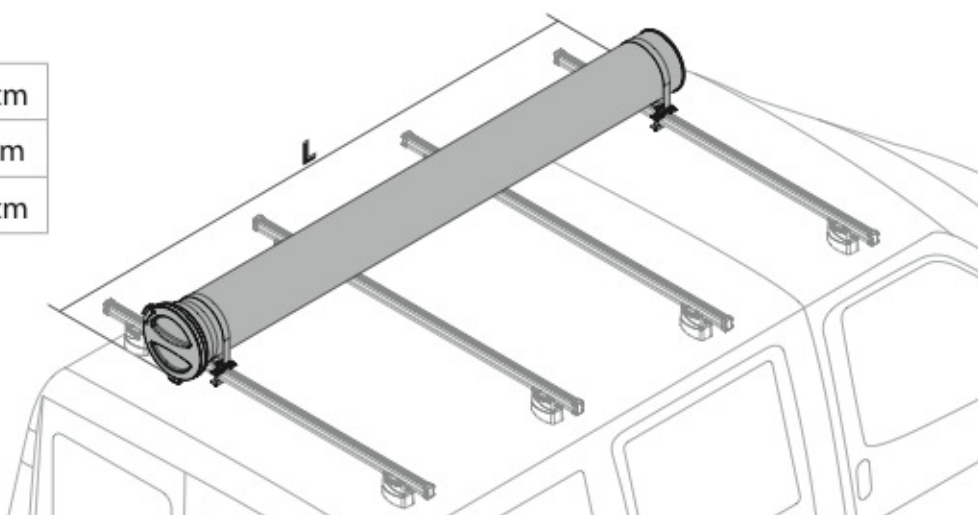

OPTIONALS PER / FOR / FÜR:

Kargo series

Acciaio / Steel

Kargo-Plus
series

Alluminio / Aluminium

KARGO TUBE

N11050 T200 L = 205 cm

N11051 T300 L = 305 cm

N11052 T400 L = 405 cm

LADDER HOLDER STRAPS

N11065 U-5