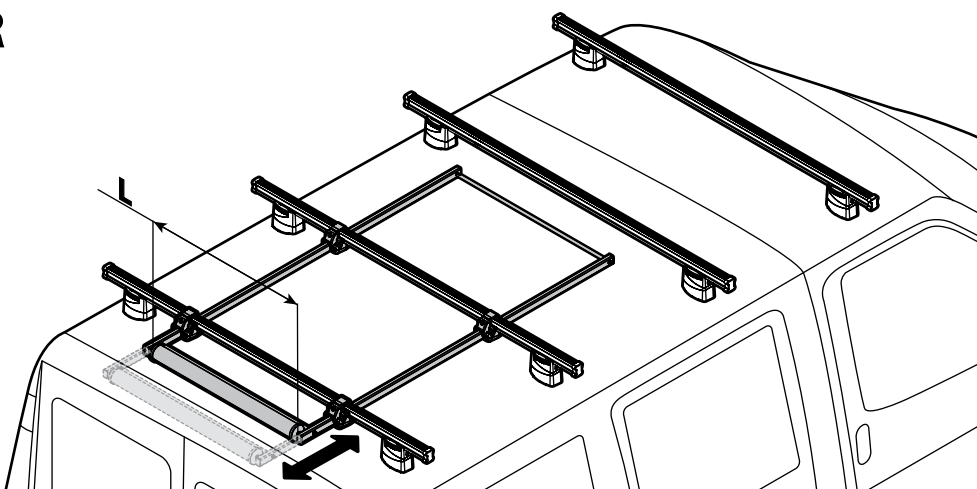

KARGO-TUBE

N11050	T200	L = 205 cm
N11051	T300	L = 305 cm
N11052	T400	L = 405 cm

LADDER HOLDER STRAPS

N11065 U-5

LADDER STEP ADAPTER

N11067 U-6

EXTENSION ROLLER

N11020	U-0	L = 64 cm
N11021	U-7	L = 96 cm