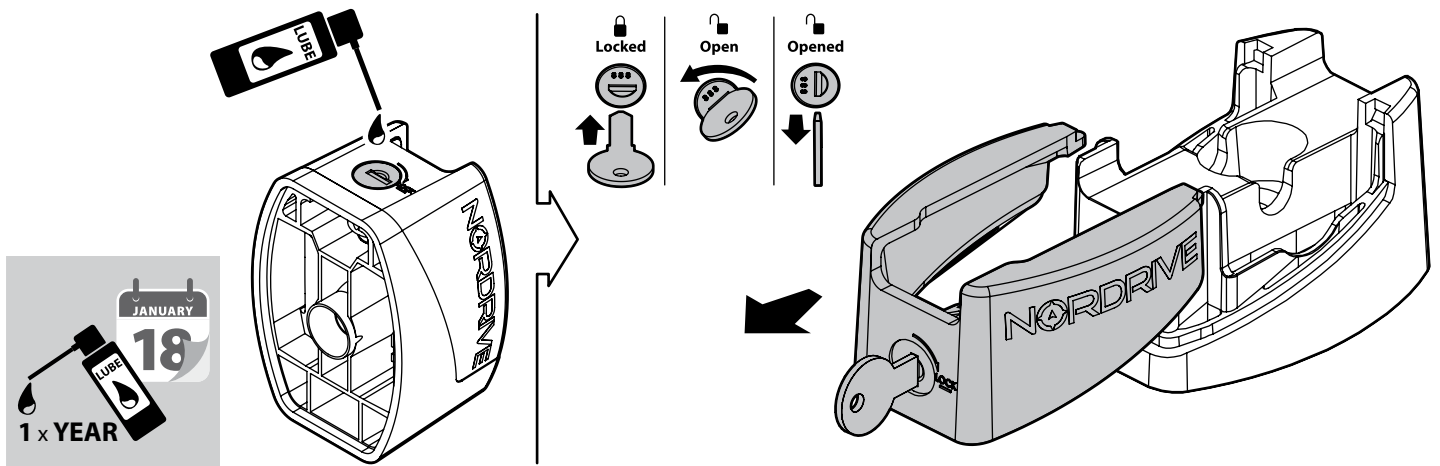

NORDRIVE®

TRANSPORT SOLUTIONS

Art. **N30182**