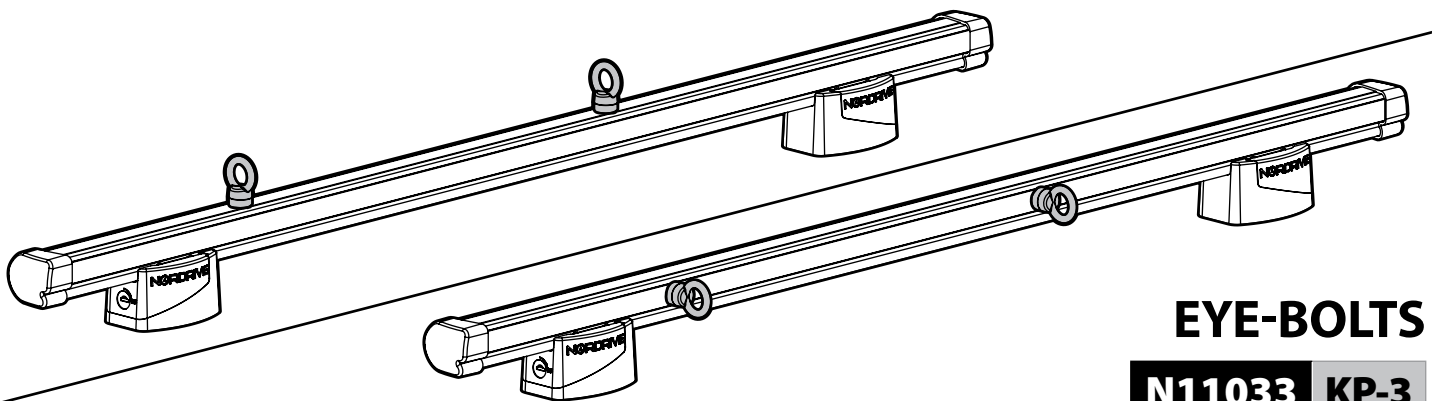

OPTIONALS PER / FOR / FÜR:

Kargo-Plus series

Alluminio / Aluminium

KARGO ROLLER

N11030	KP-0	L = 64 cm
N11034	KP-7	L = 96 cm

LOAD STOPS

N11031	KP-1
---------------	-------------

EYE-BOLTS