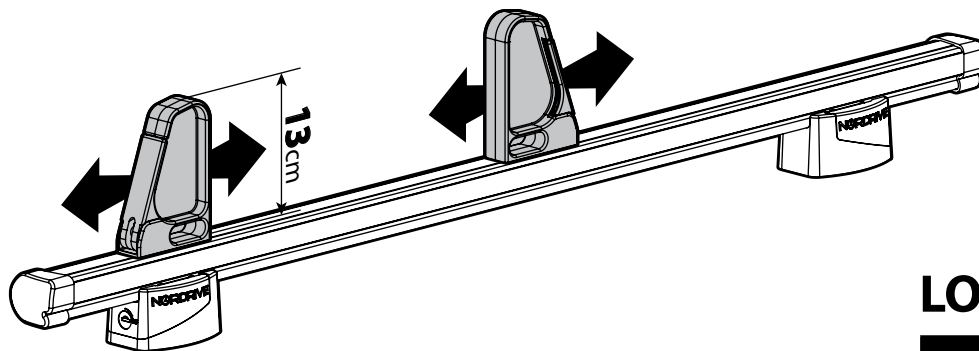

OPTIONALS PER / FOR / FÜR:

Kargo-Plus series

Alluminio / Aluminium

KARGO ROLLER

N11030	KP-0	L = 64 cm
N11034	KP-7	L = 96 cm

LOAD STOPS

N11031	KP-1
---------------	-------------

EYE-BOLTS