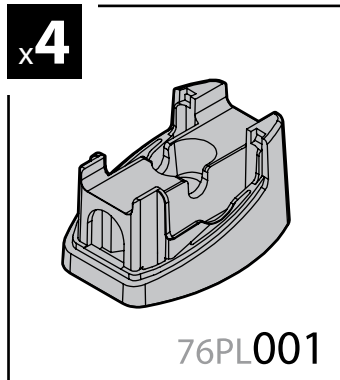

NORDRIVE®

TRANSPORT SOLUTIONS

Art. **N30182**