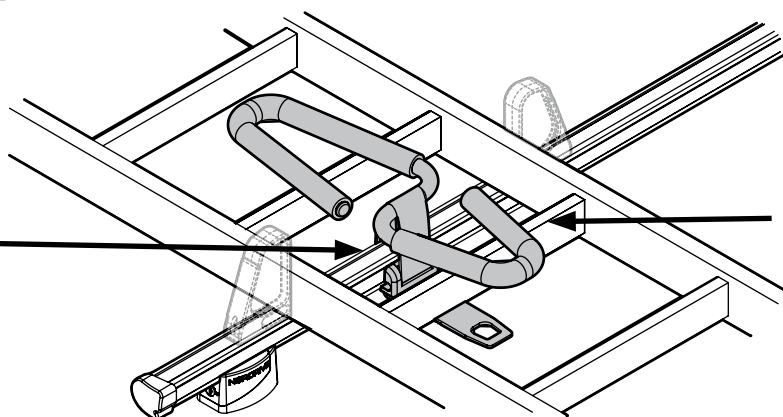

KARGO-TUBE

N11050	T200	L = 205 cm
N11051	T300	L = 305 cm
N11052	T400	L = 405 cm

LADDER HOLDER STRAPS

N11065 U-5

LADDER STEP ADAPTER

N11067 U-6

EXTENSION ROLLER

N11020	U-0	L = 64 cm
N11021	U-7	L = 96 cm