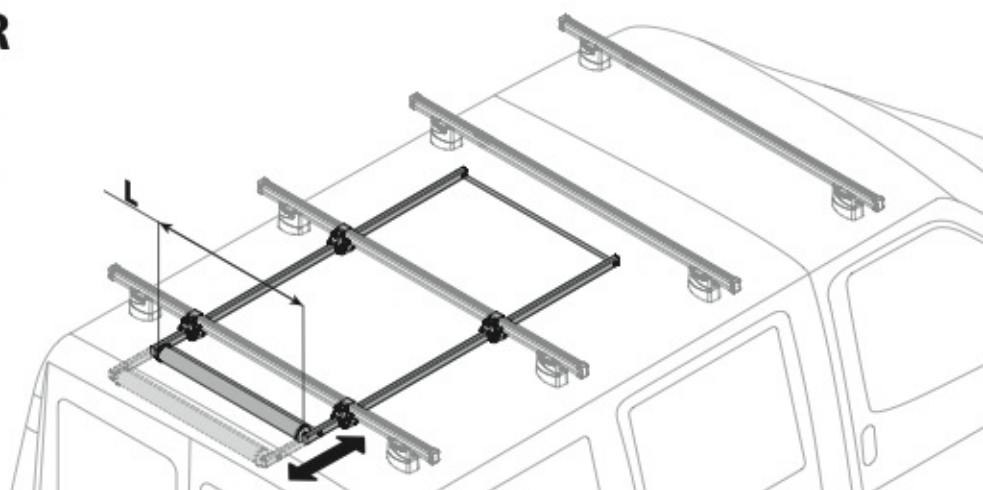

EXTENSION ROLLER

N11020

U-0

L = 64 cm

N11021

U-7

L = 96 cm

Acciaio
Steel

Alluminio
Aluminium

NORDRIVE®
TRANSPORT SOLUTIONS

is a registered trade mark of
LAMPA S.p.A.
46019 Viadana (MN) ITALY
Ditta certificata UNI EN ISO 9001:2008
www.nordrive.it
www.lampa.it

91CA0356 r03