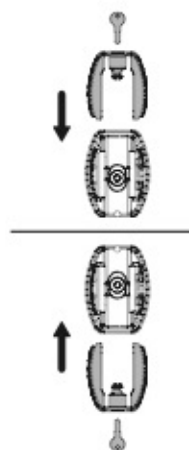

66DA616 x6

30PL010 x6

72FE001 x1

72FE002 x1

1

P = 3000 mm
H = 1980 mm

P = 3122 mm
H = 1980 mm

**2****3****A**

3**B****3****C****3****D****4**

ATTENZIONE WARNING

Kargo series

Acciaio / Steel

Kargo-Plus series

Alluminio / Aluminium

Kargo series

Acciaio / Steel