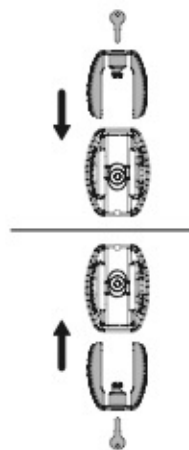

66DA616 x6

30PL010 x6

72FE001 x1

72FE002 x1

1

P = 3000 mm
H = 1980 mm

P = 3122 mm
H = 1980 mm

**2****3****A**

3**B****3****C****3****D****4**

ATTENZIONE WARNING

Kargo series

Acciaio / Steel

Kargo-Plus series

Alluminio / Aluminium

Kargo series

Acciaio / Steel