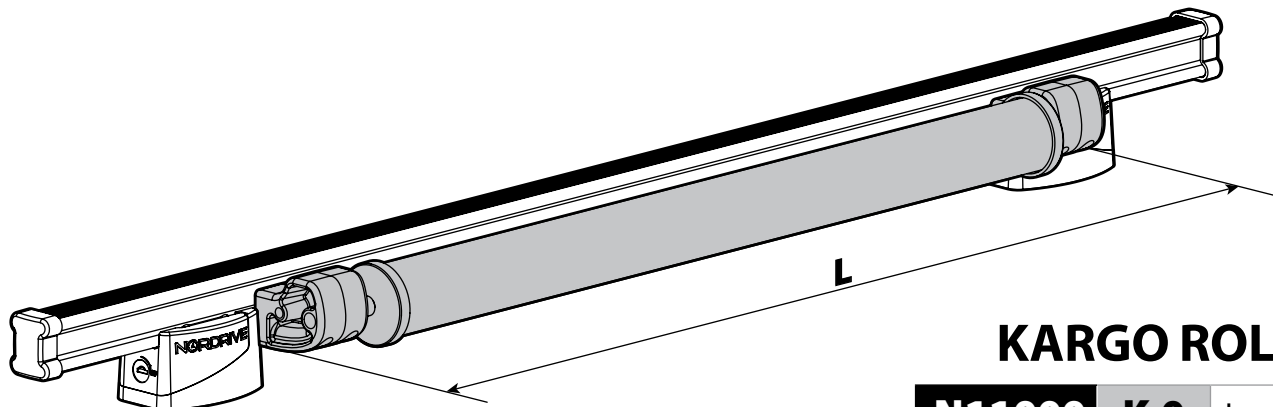

5

6

7

Kargo series

Acciaio / Steel

KARGO ROLLER

N11000	K-0	L = 64 cm
N11003	K-7	L = 96 cm

LOAD STOPS