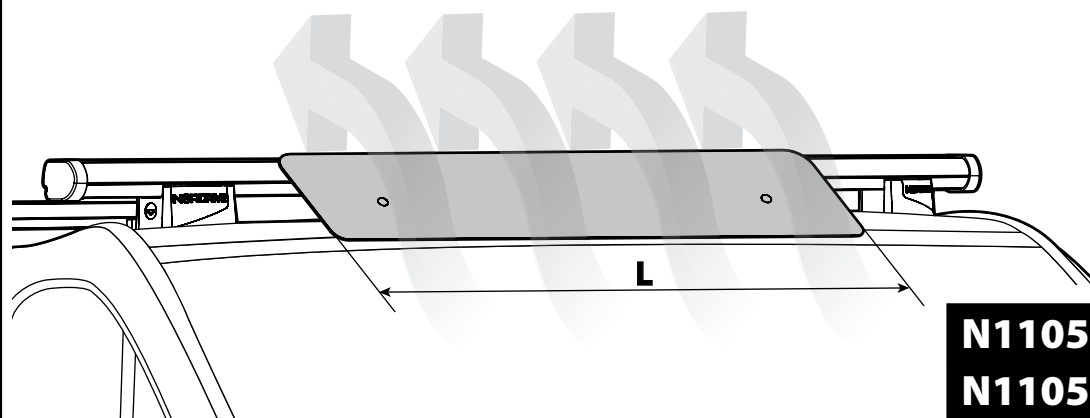

KARGO ROLLER

N11030 KP-0 L = 64 cm

N11034 KP-7 L = 96 cm

LOAD STOPS

N11031 KP-1

EYE-BOLTS

N11033 KP-3

SPOILER