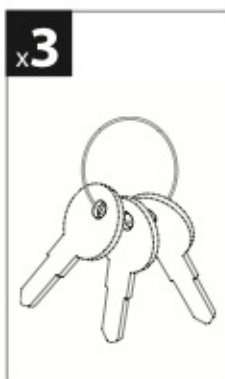

Kargo-Plus series

Alluminio / Aluminium

Art. **N10040** x2

NORDDRIVE[®]
TRANSPORT SOLUTIONS

max: ???kg

NORDRIVE®

TRANSPORT SOLUTIONS

Art. **N30202**