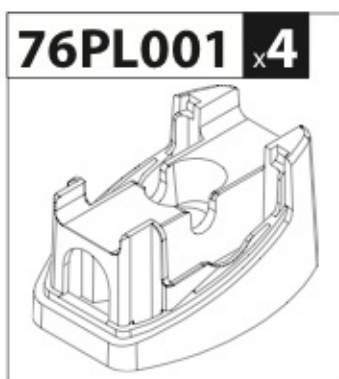

Kargo-Plus series

Alluminio / Aluminium

Art. **N10040** x2

NORDDRIVE[®]
TRANSPORT SOLUTIONS

max: ???kg

NORDRIVE®

TRANSPORT SOLUTIONS

Art. **N30202**