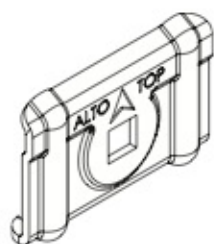

40FE001 x8

60BQ8045 x4

62BB0800 x4

60CE8050 M8x50 x2

60CE8090 M8x90 x2

61ED0815 x4

61FN0816 ø8 - ø16 x4

60RO003 x4

72FE001 x1

72FE003 x1