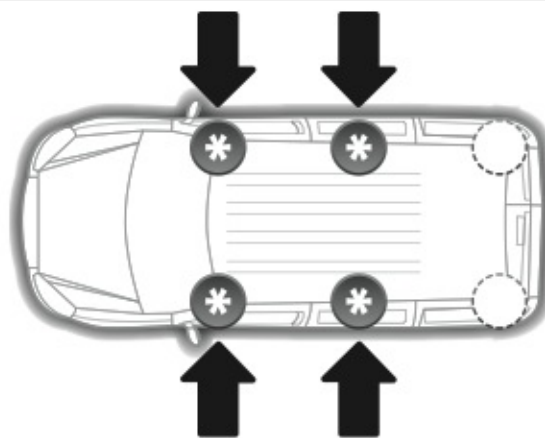

Kargo-Plus series

Alluminio / Aluminium

Art. **N10040** x2

NORDDRIVE[®]
TRANSPORT SOLUTIONS

max: ???kg

NORDRIVE®

TRANSPORT SOLUTIONS

Art. **N30202**