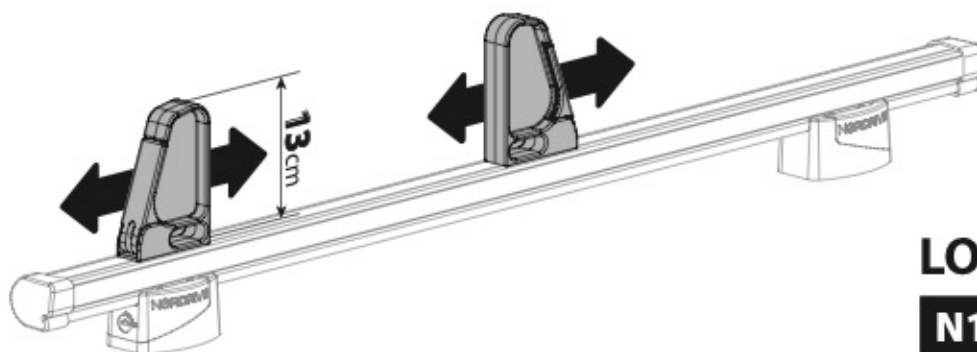

LOAD STOPS

N11031 KP-1