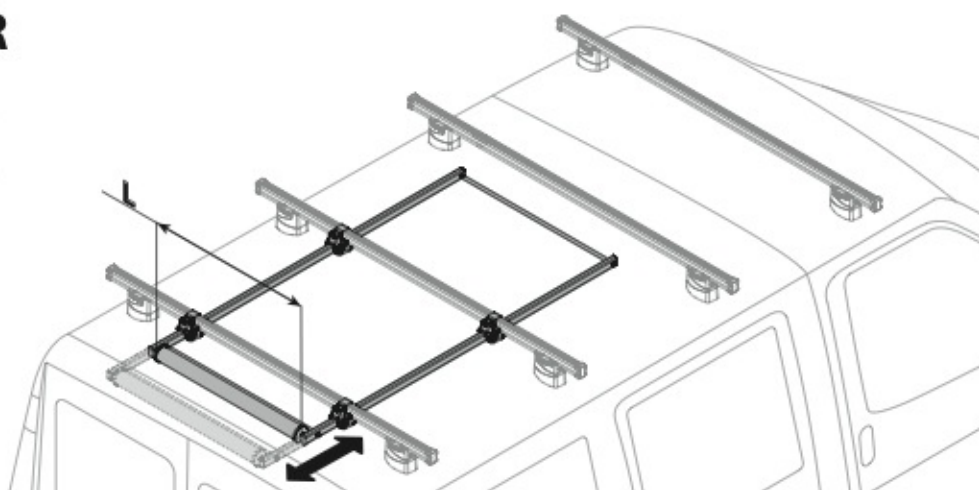

EXTENSION ROLLER

N11020

U-0

L = 64 cm

N11021

U-7

L = 96 cm

Acciaio
Steel

Alluminio
Aluminium

NORDDRIVE®
TRANSPORT SOLUTIONS

is a registered trade mark of
LAMPA S.p.A.
46019 Viadana (MN) ITALY
Ditta certificata UNI EN ISO 9001:2008
www.nordrive.it
www.lampa.it

91CA0330 r03