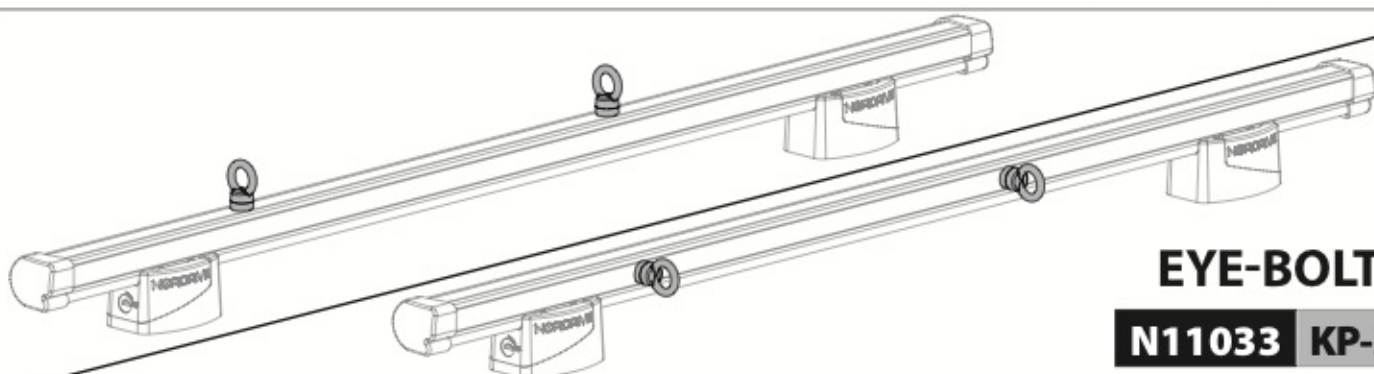

Alluminio / Aluminium

KARGO ROLLER

N11030	KP-0	L = 64 cm
N11034	KP-7	L = 96 cm

LOAD STOPS

N11031 KP-1

LOAD STOPS

N11035 KP-20

EYE-BOLTS