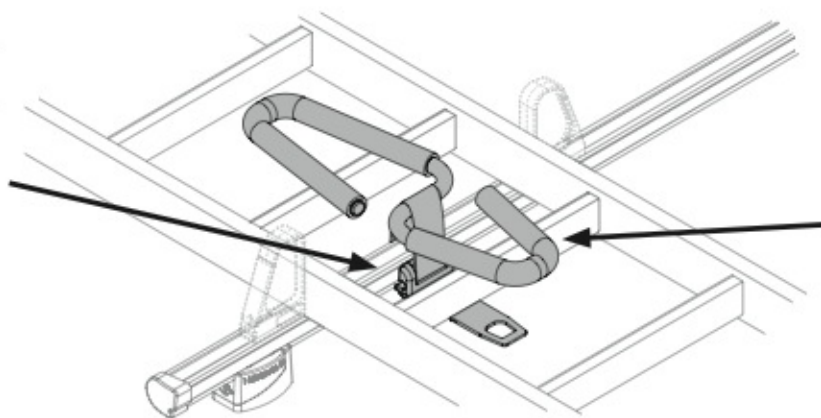

KP-11

L = 110 cm

SPOILER

LADDER HOLDER STRAPS

N11065

U-5

Acciaio
Steel

Alluminio
Aluminium