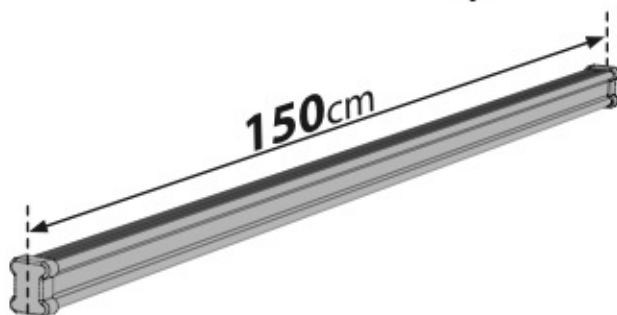

Kargo series

Acciaio / Steel

Art. **N10010** x3