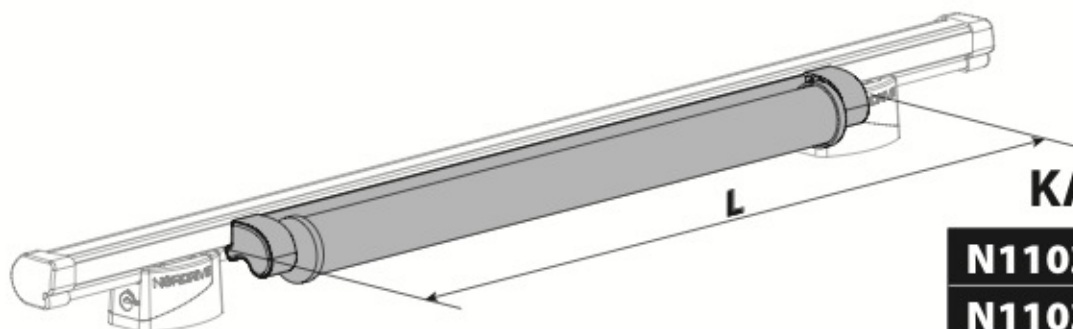

N11000	K-0	L = 64 cm
N11003	K-7	L = 96 cm

LOAD STOPS

N11001	K-1
---------------	------------

LOAD STOPS

N11002	K-2
---------------	------------

OPTIONALS

Kargo-Plus series

Alluminio / Aluminium