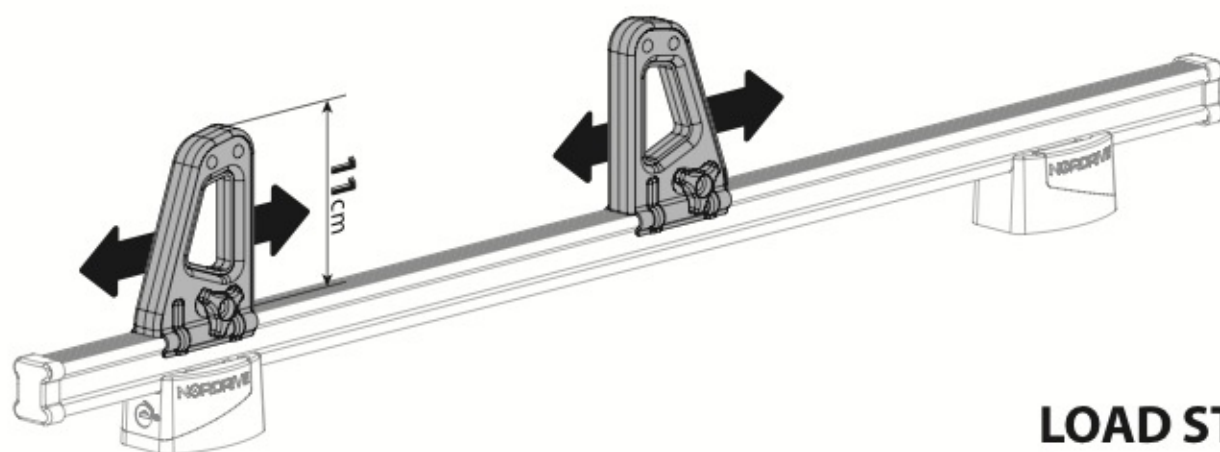

N11000	K-0	L = 64 cm
N11003	K-7	L = 96 cm

LOAD STOPS

N11001	K-1
---------------	------------

LOAD STOPS

N11002	K-2
---------------	------------

OPTIONALS

Kargo-Plus series

Alluminio / Aluminium