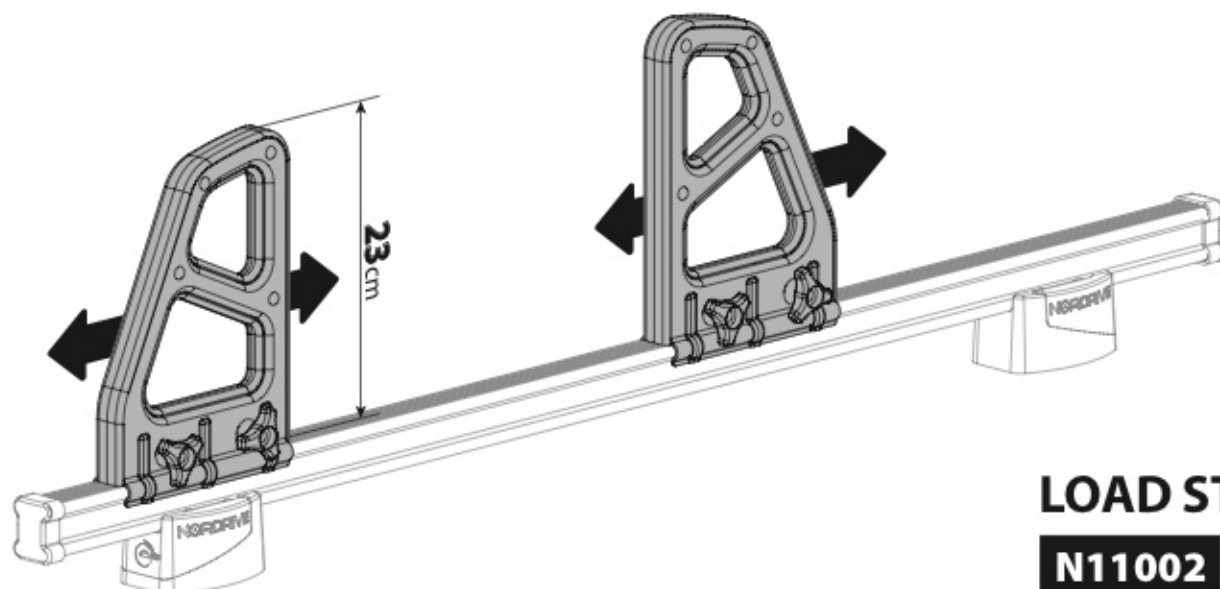

N11000	K-0	L = 64 cm
N11003	K-7	L = 96 cm

LOAD STOPS

N11001	K-1
---------------	------------

LOAD STOPS

N11002	K-2
---------------	------------

OPTIONALS

Kargo-Plus series

Alluminio / Aluminium