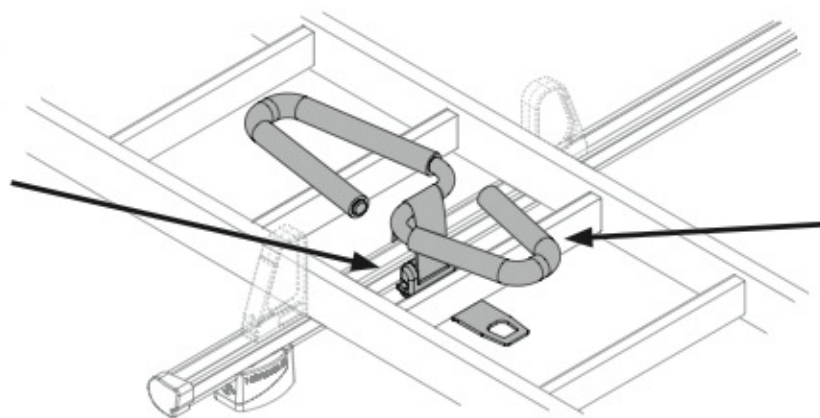

L = 110 cm

SPOILER

LADDER HOLDER STRAPS

N11065

U-5

Acciaio
Steel

Alluminio
Aluminium

LADDER STEP ADAPTER