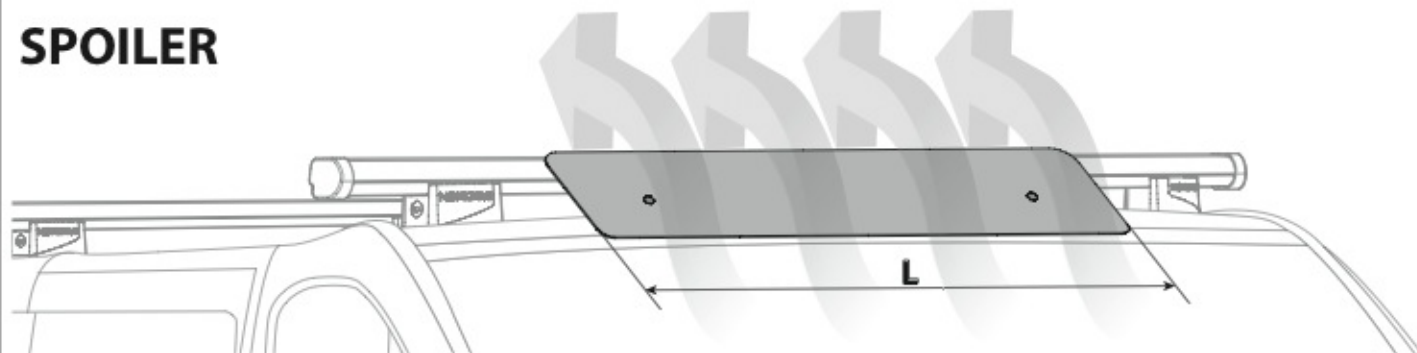

L = 110 cm

SPOILER

LADDER HOLDER STRAPS

N11065

U-5

Acciaio
Steel

Alluminio
Aluminium

LADDER STEP ADAPTER