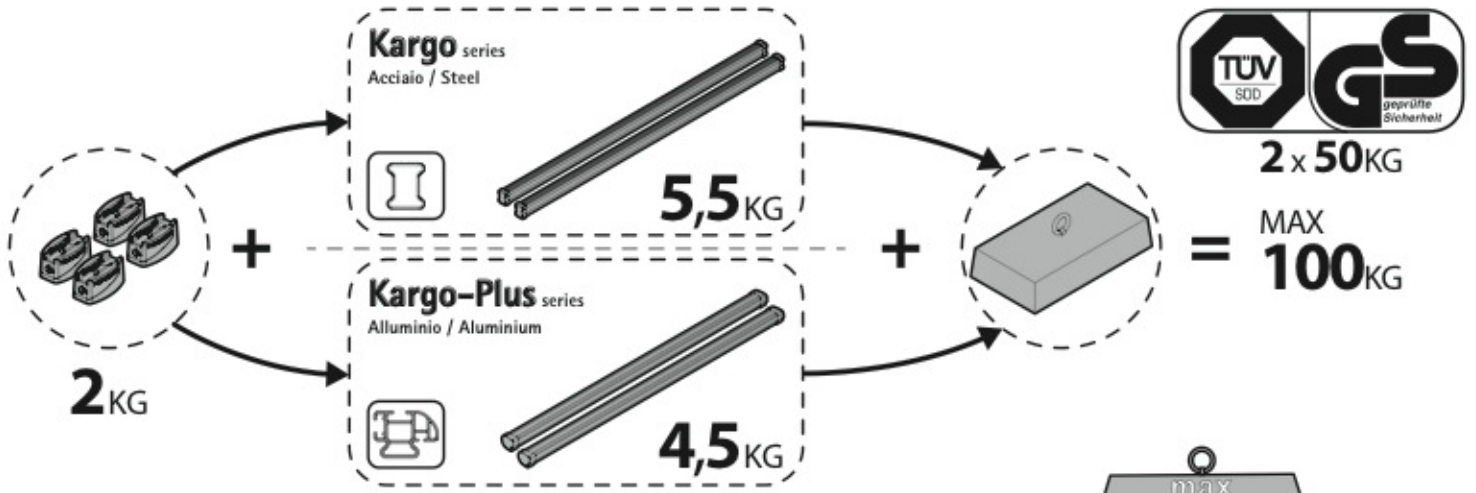

Kargo-Plus series

Alluminio / Aluminium

Art. **N10035** x2

NORDDRIVE®

TRANSPORT SOLUTIONS

max: ???kg

NORDRIVE®

TRANSPORT SOLUTIONS