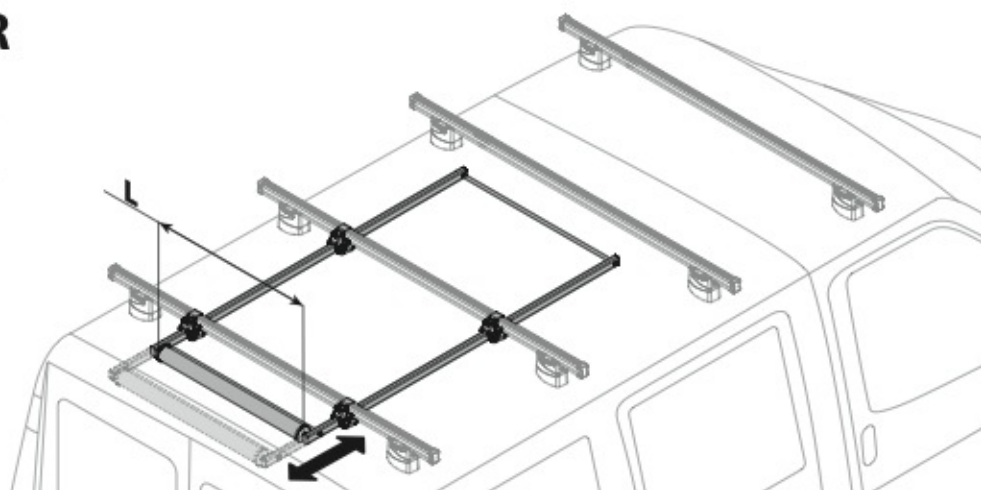

EXTENSION ROLLER

N11020

U-0

L = 64 cm

N11021

U-7

L = 96 cm

Acciaio
Steel

Alluminio
Aluminium

NORDDRIVE®
TRANSPORT SOLUTIONS

is a registered trade mark of
LAMPA S.p.A.
46019 Viadana (MN) ITALY
Ditta certificata UNI EN ISO 9001:2008
www.nordrive.it
www.lampa.it

91CA0357 r04