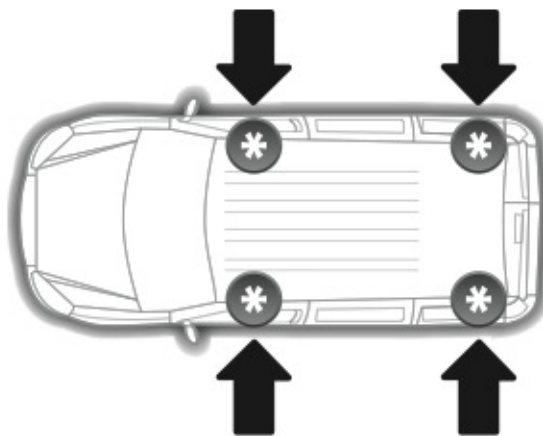

Kargo-Plus series

Alluminio / Aluminium

Art. **N10035** x2

NORDDRIVE®

TRANSPORT SOLUTIONS

max: ???kg

NORDRIVE®

TRANSPORT SOLUTIONS