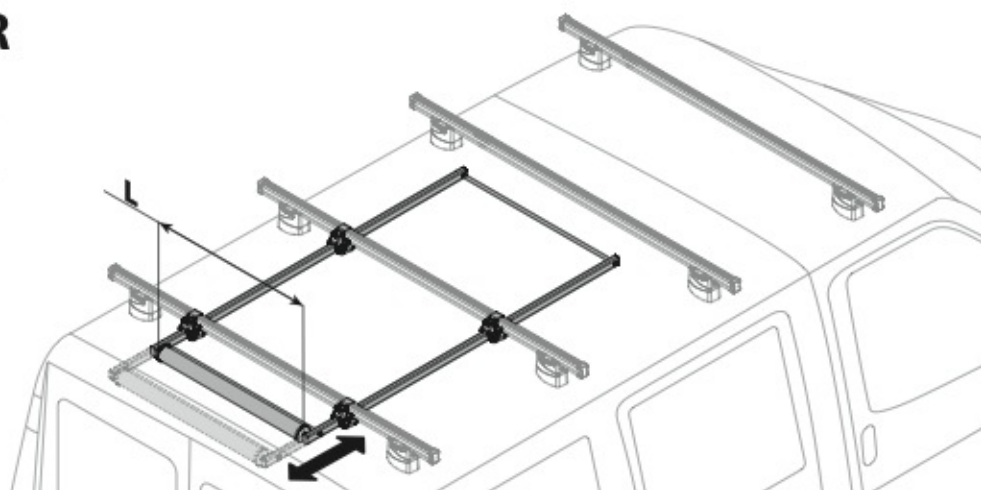

EXTENSION ROLLER

N11020

U-0

L = 64 cm

N11021

U-7

L = 96 cm

Acciaio
Steel

Alluminio
Aluminium

NORDRIVE®
TRANSPORT SOLUTIONS

is a registered trade mark of
LAMPA S.p.A.
46019 Viadana (MN) ITALY
Ditta certificata UNI EN ISO 9001:2008
www.nordrive.it
www.lampa.it

91CA0334 r03