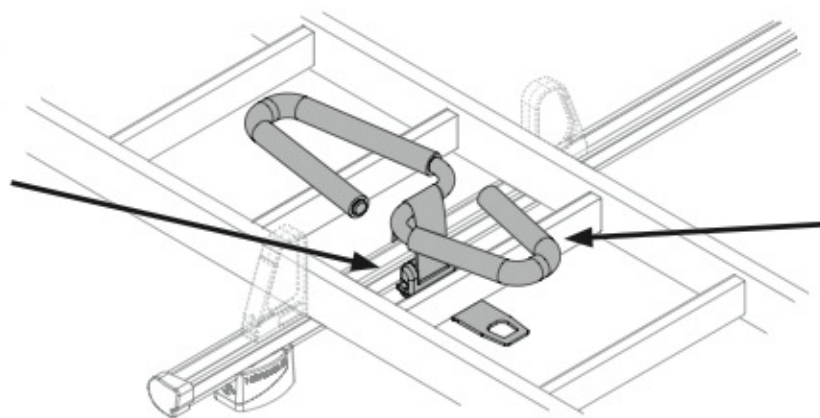

KP-11

L = 110 cm

SPOILER

LADDER HOLDER STRAPS

N11065

U-5

Acciaio
Steel

Alluminio
Aluminium