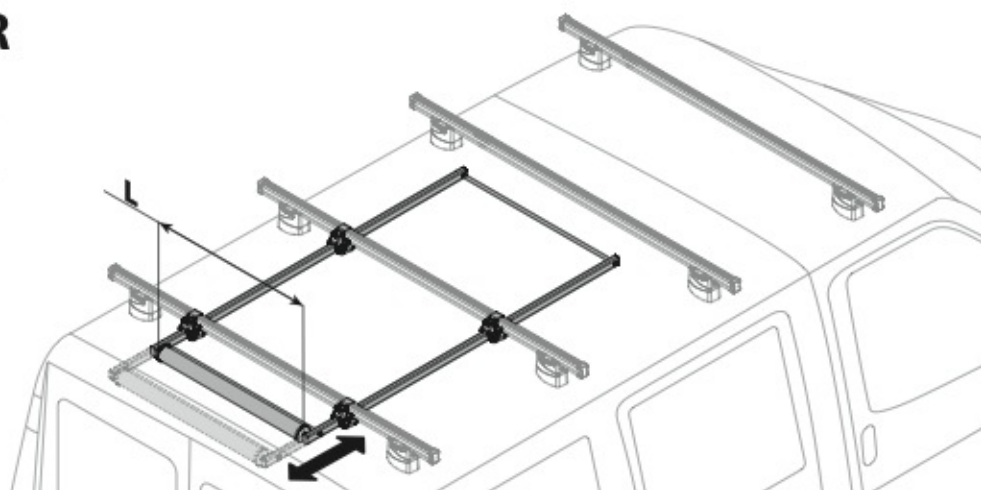

L = 64 cm

N11021

U-7

L = 96 cm

Acciaio
Steel

Alluminio
Aluminium

NORDRIVE[®]
TRANSPORT SOLUTIONS

is a registered trade mark of
LAMPA S.p.A.
46019 Viadana (MN) ITALY
Ditta certificata UNI EN ISO 9001:2008
www.nordrive.it
www.lampa.it