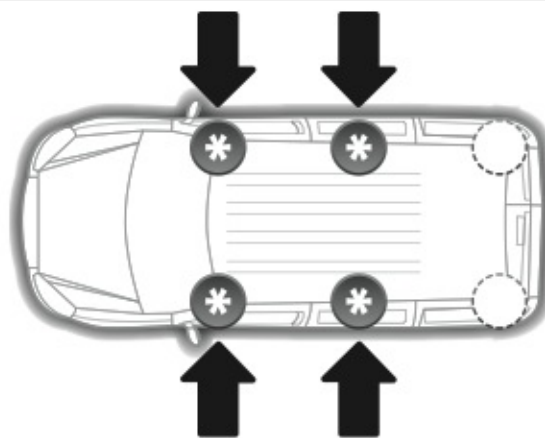

Kargo-Plus series

Alluminio / Aluminium

Art. **N10040** x2

NORDDRIVE[®]
TRANSPORT SOLUTIONS

max: ???kg

NORDRIVE®

TRANSPORT SOLUTIONS

Art. **N30272**