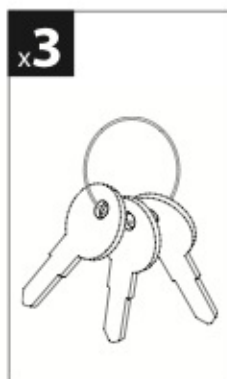

Kargo-Plus series

Alluminio / Aluminium

Art. **N10040** x2

NORDDRIVE[®]
TRANSPORT SOLUTIONS

max: ???kg

NORDRIVE®

TRANSPORT SOLUTIONS

Art. **N30272**