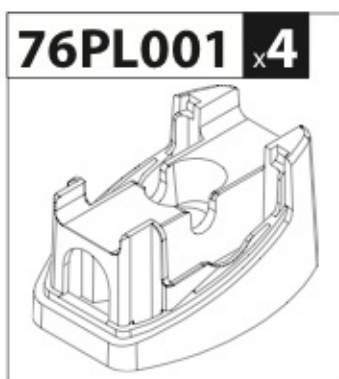

NORDRIVE®

TRANSPORT SOLUTIONS

Art. **N30272**