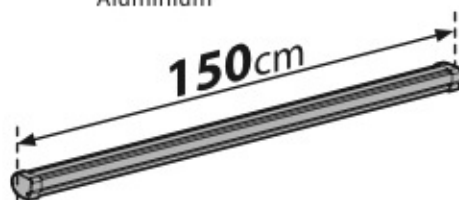

Art. **N10040** x3

NORDRIVE®
TRANSPORT SOLUTIONS