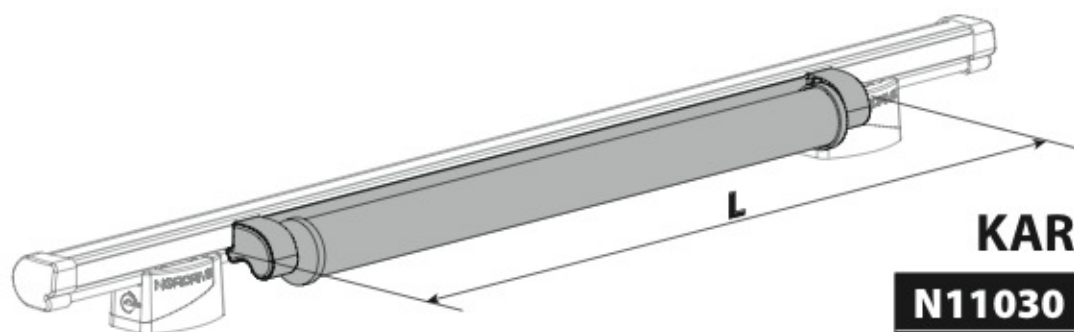

SPOILER

N11053	K-9	L = 95 cm
N11054	K-11	L = 110 cm

OPTIONALS PER / FOR / FÜR:

Kargo-Plus series

Alluminio / Aluminium

KARGO ROLLER

N11030 KP-0 L = 64 cm

N11034 KP-7 L = 96 cm