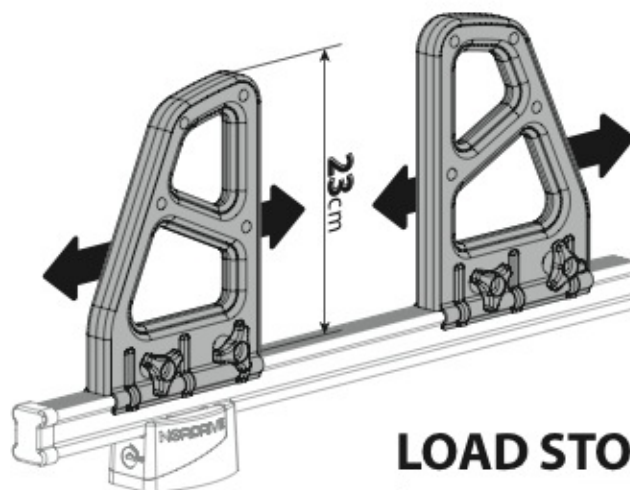

Kargo series

Acciaio / Steel

KARGO ROLLER

N11000	K-0	L = 64 cm
N11003	K-7	L = 96 cm

LOAD STOPS

N11001 K-1

LOAD STOPS

N11002 K-2