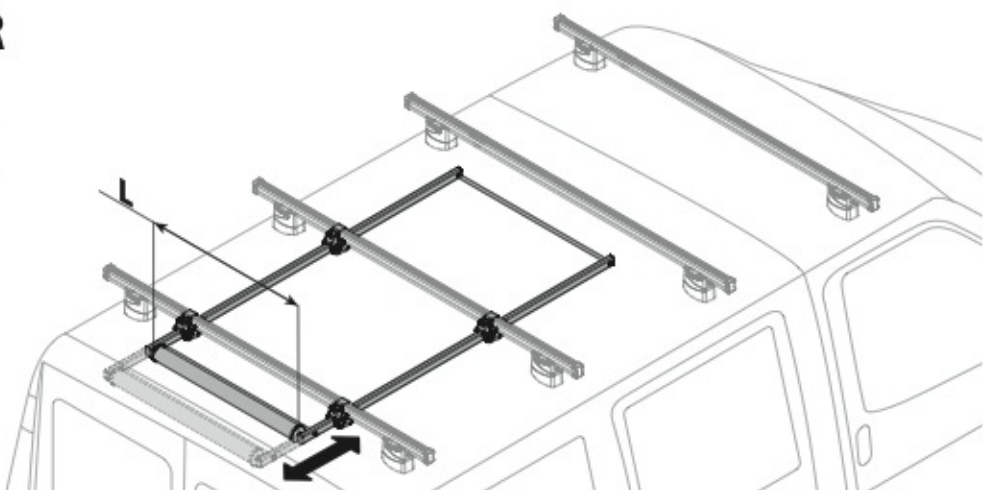

EXTENSION ROLLER

N11020	U-0	L = 64 cm
N11021	U-7	L = 96 cm

NORDRIVE®
TRANSPORT SOLUTIONS

NORDRIVE® is a registered trademark of
LAMPA S.p.A.
Via G. Rossa 53/55, 46019 Viadana (MN) ITALY
Tel. +39 0375 820700
UNI EN ISO 9001:2008 Certified Company
www.nordrive.it
www.lampa.it

91CA0363 r04