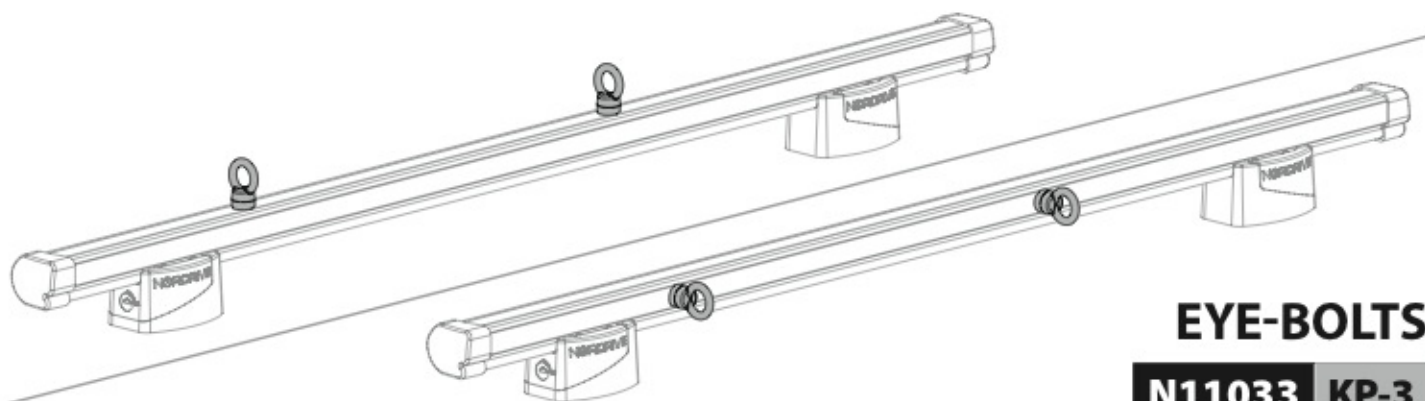

EYE-BOLTS

N11033 KP-3