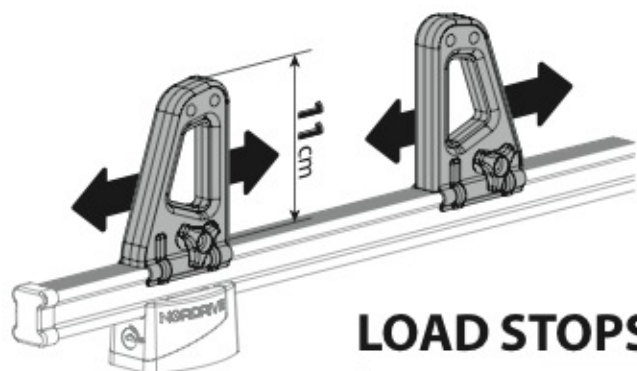

Kargo series

Acciaio / Steel

KARGO ROLLER

N11000	K-0	L = 64 cm
N11003	K-7	L = 96 cm

LOAD STOPS

N11001 K-1

LOAD STOPS

N11002 K-2