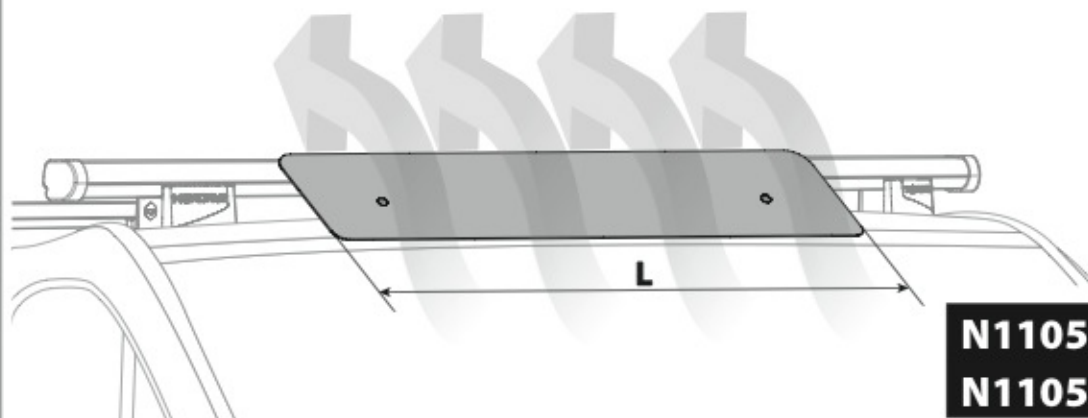

SPOILER

N11057 KP-9 L = 95 cm

N11058 KP-11 L = 110 cm