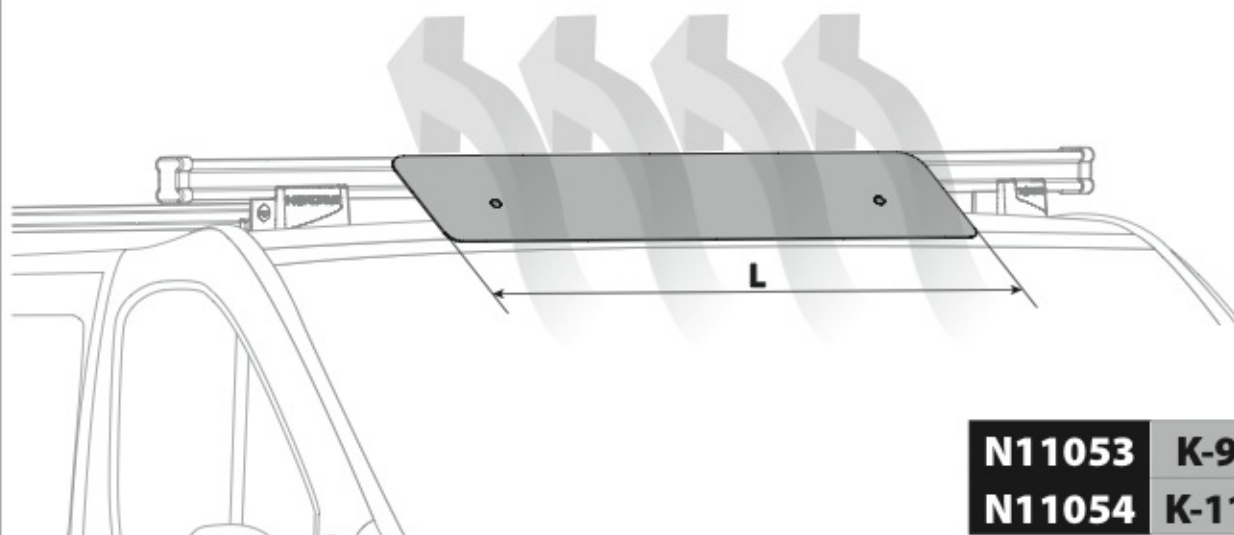

Kargo series

Acciaio / Steel

KARGO ROLLER

N11000	K-0	L = 64 cm
N11003	K-7	L = 96 cm

LOAD STOPS

N11001 K-1

LOAD STOPS

N11002 K-2