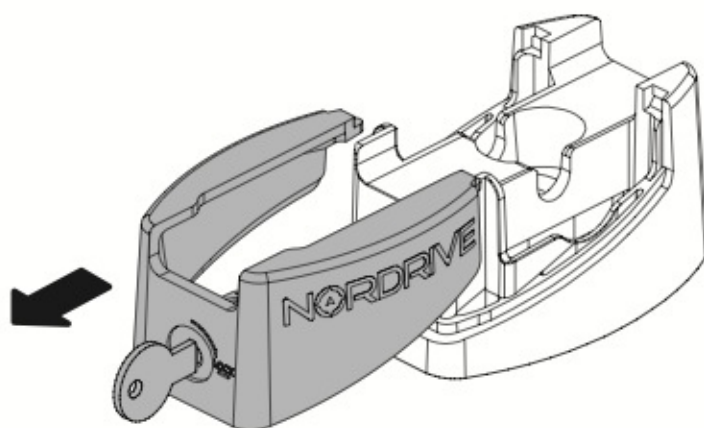

NORDRIVE®

TRANSPORT SOLUTIONS

Art. **N30273**