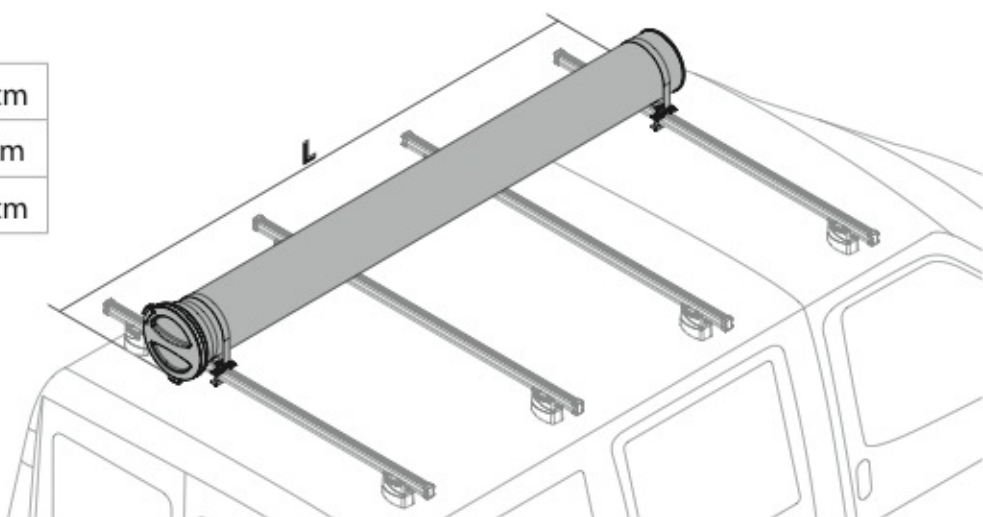

Kargo series

Acciaio / Steel

Kargo-Plus
series

Alluminio / Aluminium

KARGO-TUBE

N11050	T200	L = 205 cm
N11051	T300	L = 305 cm
N11052	T400	L = 405 cm

LADDER HOLDER STRAPS

N11065 U-5