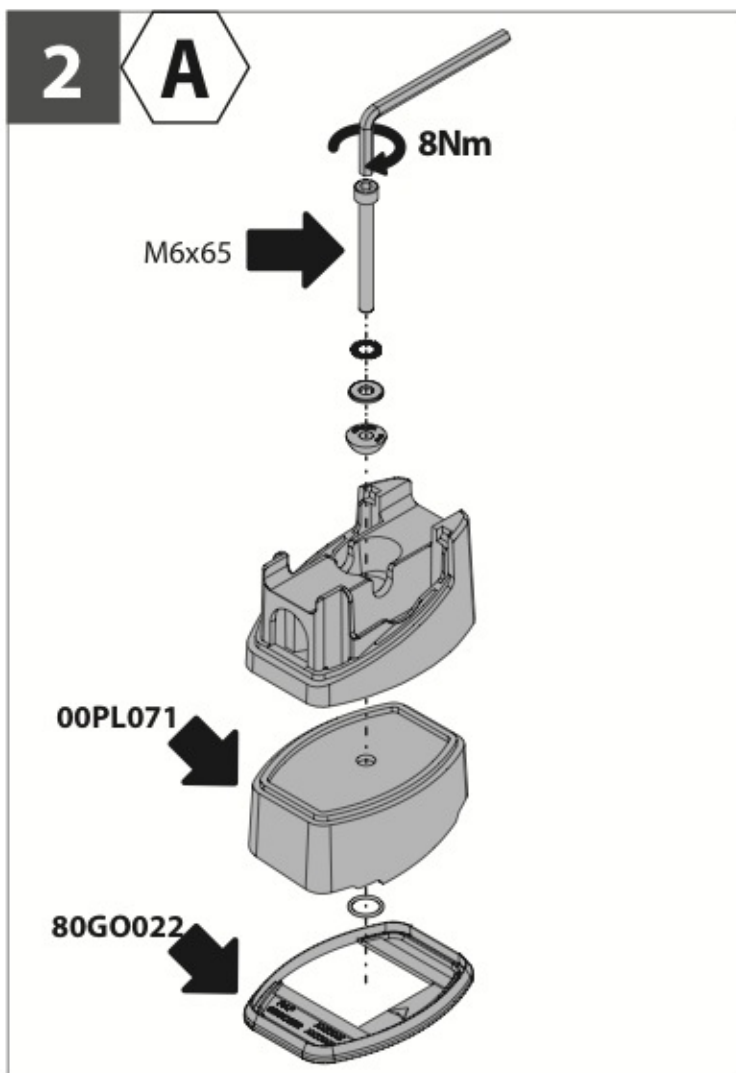

(I) ISTRUZIONI DI MONTAGGIO
(GB) FITTING INSTRUCTIONS
(D) MONTAGEANLEITUNG
(F) INSTRUCTIONS DE MONTAGE
(E) INSTRUCCIONES DE MONTAJE
(P) INSTRUÇÕES DE MONTAGEM
(NL) MONTAGE-INSTRUCTIES
(S) MONTERINGSANVISNING

(FIN) ASENNUSOHJE
(EST) PAIGALDUSJUHEND
(LAT) STIPRINĀŠANAS INSTRUKCIJA
(LT) PRITVIRTINIMO INSTRUKCIJOS
(PL) INSTRUKCJA MONTAŻU
(RUS) Инструкции по установке
(CZ) NÁVOD NA MONTÁŽ
(SK) NÁVOD NA MONTÁŽ

(SLO) NAVODILA ZA PRITRJEVANJE
(HR) UPUTA ZA SASTAVLJANJE
(H) A FELSZERELÉS MÓDJA
(GR) Οδηγία συναρμολόγησης
(TR) MONTAJ TALIMATLARI
(BG) ИНСТРУКЦИИ ЗА МОНТАЖ
(SRB) UPUTSTVA ZA MONTAŽU