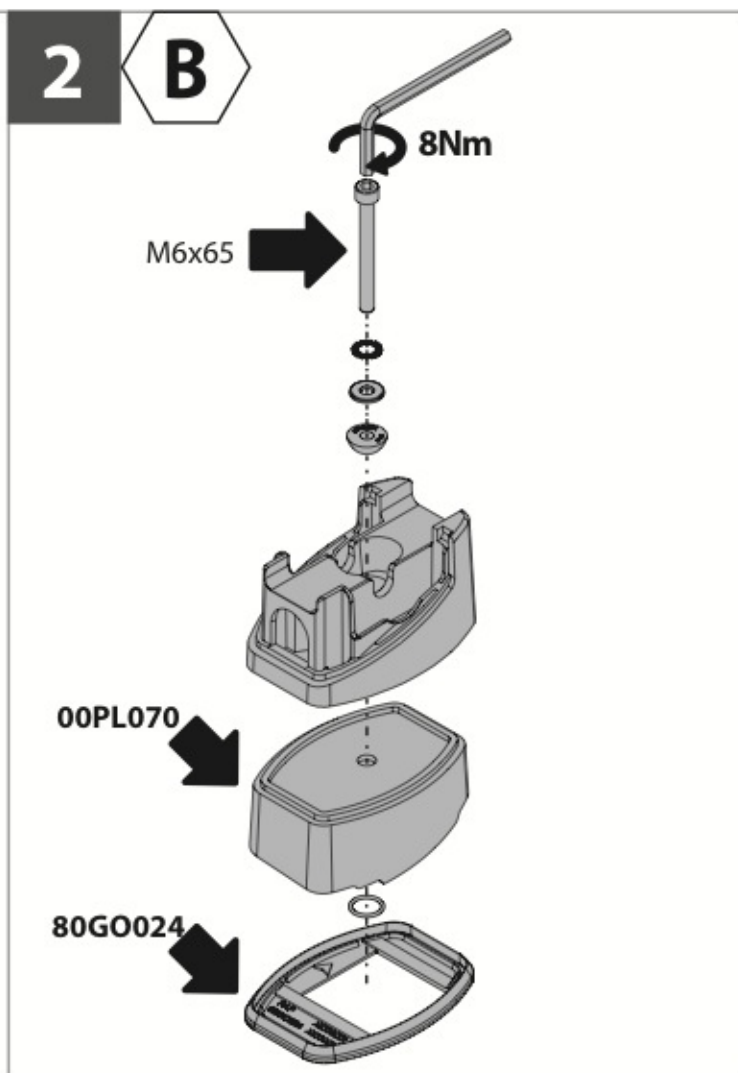

(I) ISTRUZIONI DI MONTAGGIO
(GB) FITTING INSTRUCTIONS
(D) MONTAGEANLEITUNG
(F) INSTRUCTIONS DE MONTAGE
(E) INSTRUCCIONES DE MONTAJE
(P) INSTRUÇÕES DE MONTAGEM
(NL) MONTAGE-INSTRUCTIES
(S) MONTERINGSANVISNING

(FIN) ASENNUSOHJE
(EST) PAIGALDUSJUHEND
(LAT) STIPRINĀŠANAS INSTRUKCIJA
(LT) PRITVIRTINIMO INSTRUKCIJOS
(PL) INSTRUKCJA MONTAŻU
(RUS) Инструкции по установке
(CZ) NÁVOD NA MONTÁŽ
(SK) NÁVOD NA MONTÁŽ

(SLO) NAVODILA ZA PRITRJEVANJE
(HR) UPUTA ZA SASTAVLJANJE
(H) A FELSZERELÉS MÓDJA
(GR) Οδηγία συναρμολόγησης
(TR) MONTAJ TALIMATLARI
(BG) ИНСТРУКЦИИ ЗА МОНТАЖ
(SRB) UPUTSTVA ZA MONTAŽU