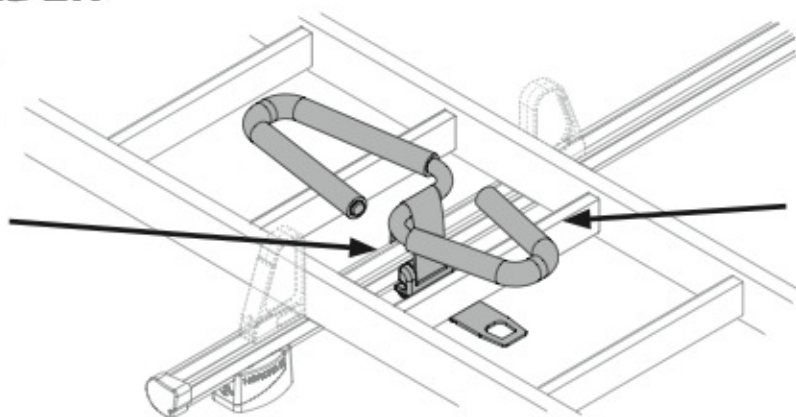

Kargo series

Acciaio / Steel

Kargo-Plus
series

Alluminio / Aluminium

KARGO-TUBE

N11050	T200	L = 205 cm
N11051	T300	L = 305 cm
N11052	T400	L = 405 cm

LADDER HOLDER STRAPS

N11065 U-5