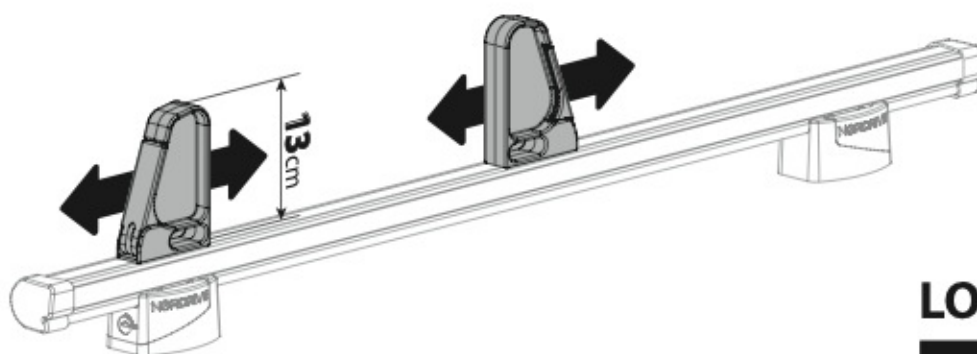

SPOILER

N11053	K-9	L = 95 cm
N11054	K-11	L = 110 cm

OPTIONALS PER / FOR / FÜR:

Kargo-Plus series

Alluminio / Aluminium

KARGO ROLLER

N11030 KP-0 L = 64 cm

N11034 KP-7 L = 96 cm