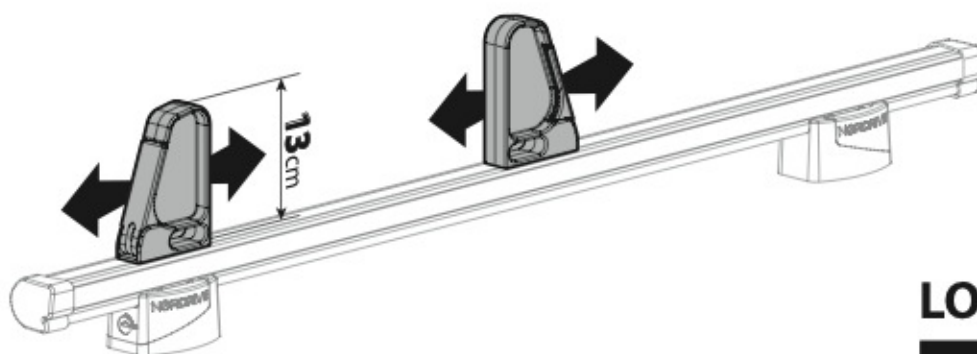

SPOILER

N11053	K-9	L = 95 cm
N11054	K-11	L = 110 cm

OPTIONALS PER / FOR / FÜR:

Kargo-Plus series

Alluminio / Aluminium

KARGO ROLLER

N11030 KP-0 L = 64 cm

N11034 KP-7 L = 96 cm