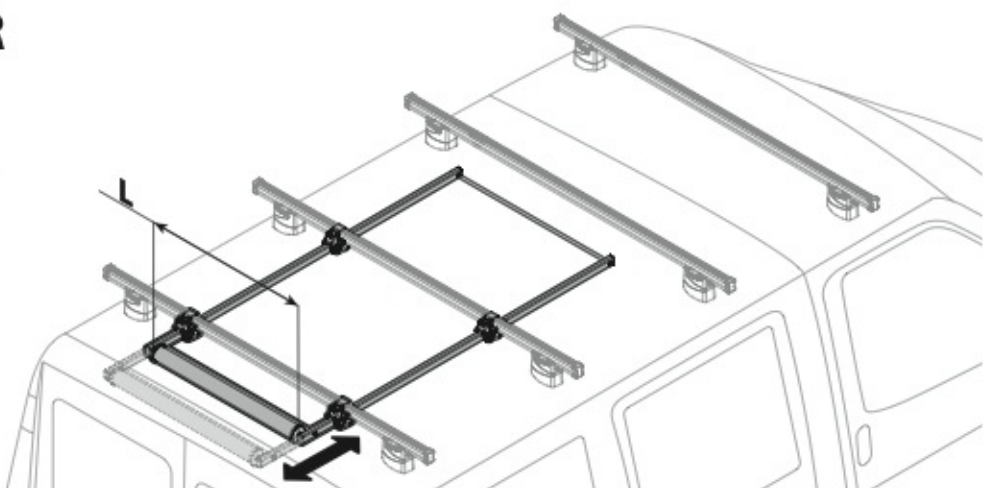

LADDER HOLDER STRAPS

N11065 U-5

LADDER STEP ADAPTER

N11067 U-6

EXTENSION ROLLER

N11020 U-0 L = 64 cm

N11021 U-7 L = 96 cm

NORDRIVE[®]
TRANSPORT SOLUTIONS