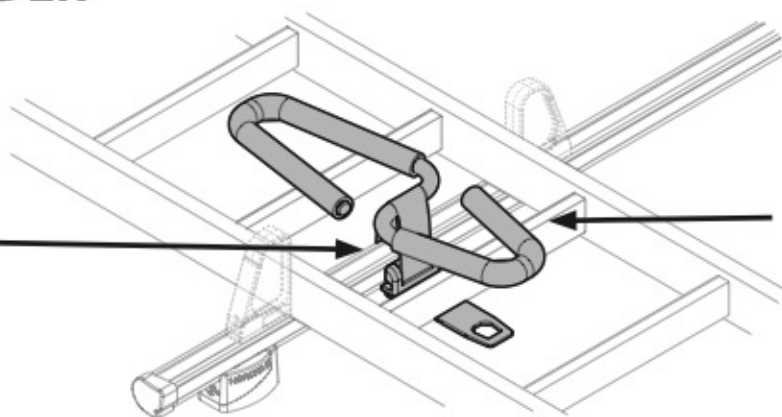

LADDER HOLDER STRAPS

N11065 U-5

LADDER STEP ADAPTER

N11067 U-6

EXTENSION ROLLER

N11020 U-0 L = 64 cm

N11021 U-7 L = 96 cm

NORDRIVE[®]
TRANSPORT SOLUTIONS