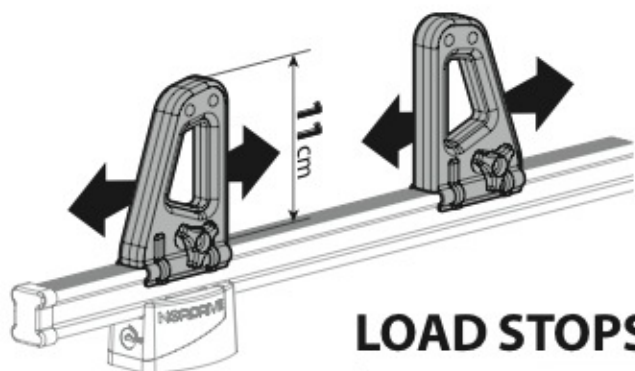

Kargo series

Acciaio / Steel

KARGO ROLLER

N11000	K-0	L = 64 cm
N11003	K-7	L = 96 cm

LOAD STOPS

N11001 K-1

LOAD STOPS

N11002 K-2