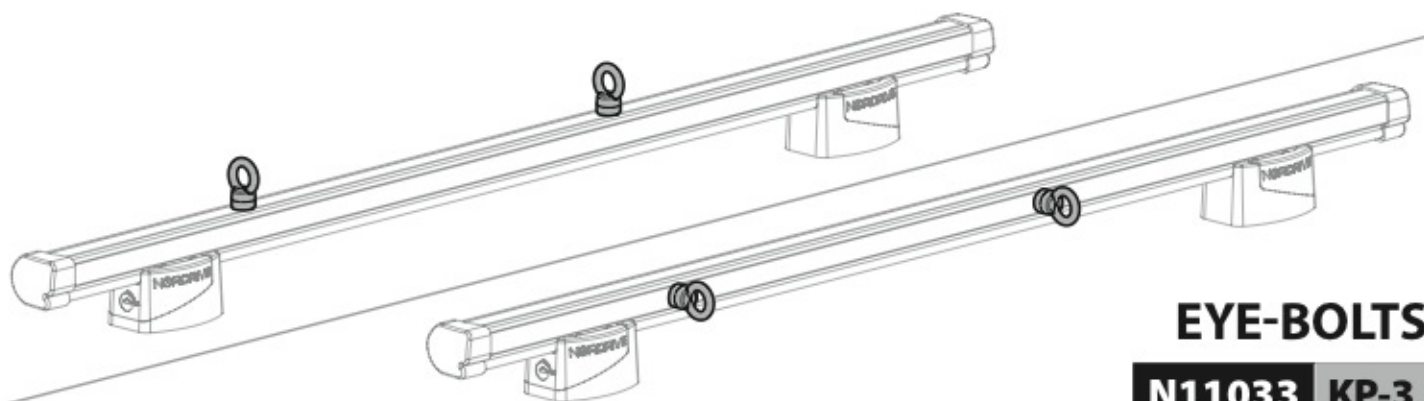

EYE-BOLTS

N11033 KP-3