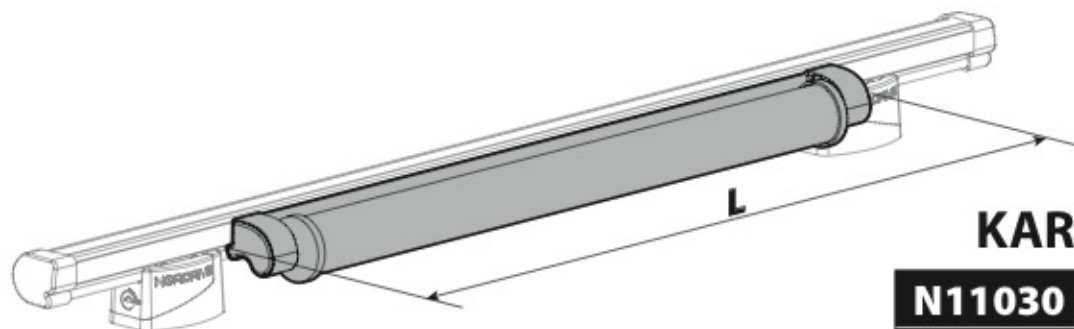

SPOILER

N11053	K-9	L = 95 cm
N11054	K-11	L = 110 cm

OPTIONALS PER / FOR / FÜR:

Kargo-Plus series

Alluminio / Aluminium

KARGO ROLLER

N11030 KP-0 L = 64 cm

N11034 KP-7 L = 96 cm