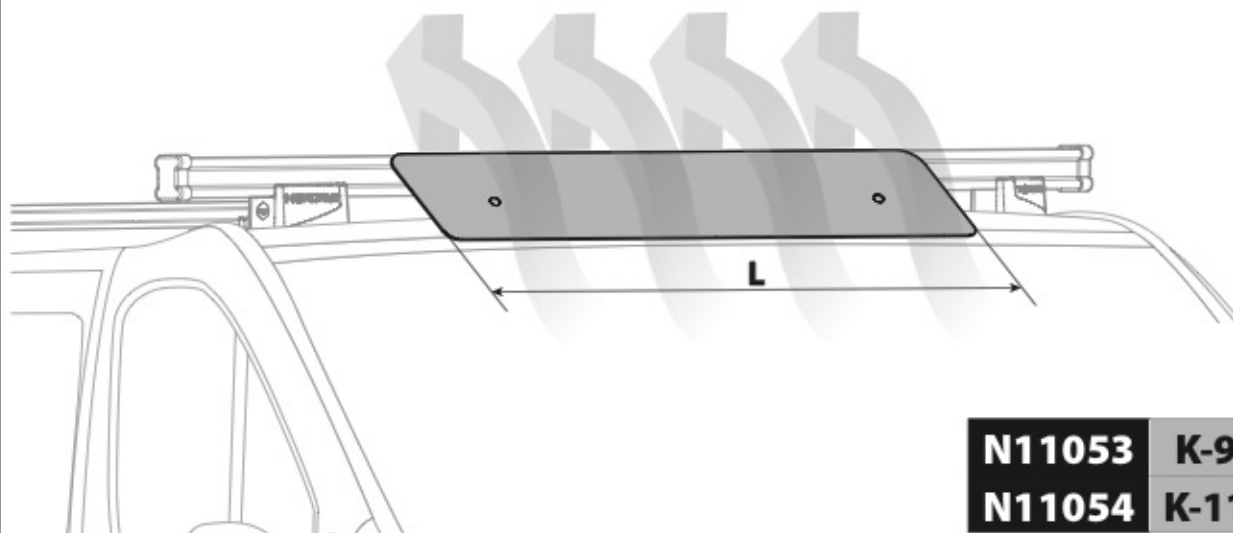

Kargo series

Acciaio / Steel

KARGO ROLLER

N11000	K-0	L = 64 cm
N11003	K-7	L = 96 cm

LOAD STOPS

N11001 K-1

LOAD STOPS

N11002 K-2