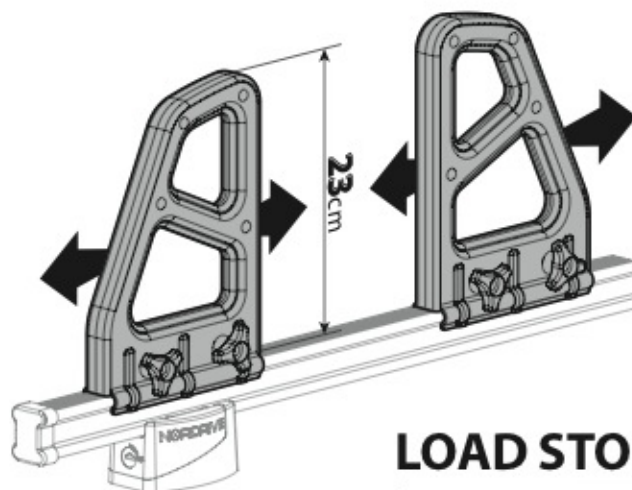

Kargo series

Acciaio / Steel

KARGO ROLLER

N11000	K-0	L = 64 cm
N11003	K-7	L = 96 cm

LOAD STOPS

N11001 K-1

LOAD STOPS

N11002 K-2