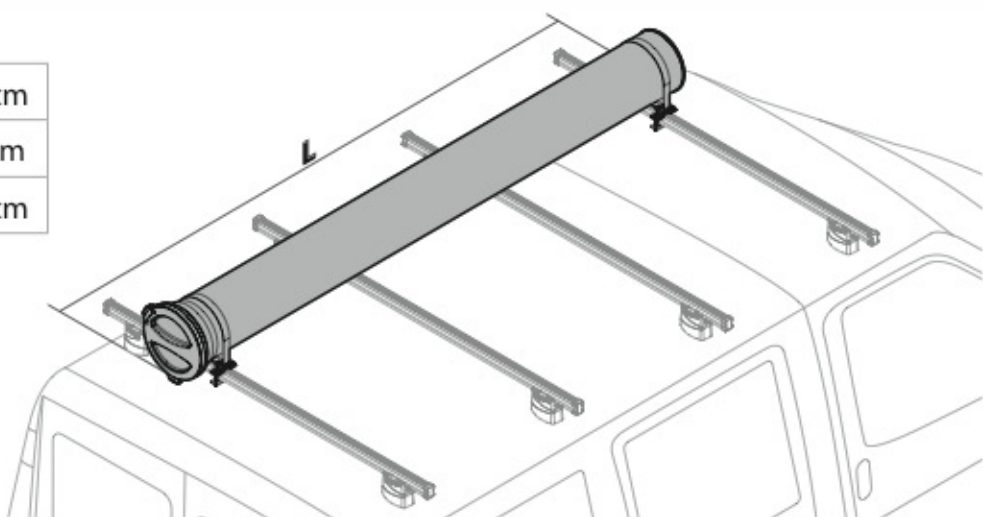

LADDER HOLDER STRAPS

N11065 U-5

LADDER STEP ADAPTER

N11067 U-6

EXTENSION ROLLER

N11020 U-0 L = 64 cm

N11021 U-7 L = 96 cm

NORDRIVE[®]
TRANSPORT SOLUTIONS