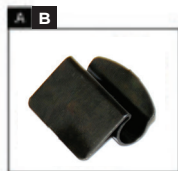

NISSAN PATROL 5DR
NIS-PATR-5-A

LOAD AREA SHADE INSTALLATION

x2

Installation

NISSAN PATROL 5DR
NIS-PATR-5-A

LEFT DOOR TAILGATE INSTALLATION

Installation

NISSAN PATROL 5DR
NIS-PATR-5-A

LEFT DOOR TAILGATE INSTALLATION

Installation

NISSAN PATROL 5DR
NIS-PATR-5-A

LEFT DOOR TAILGATE INSTALLATION

X2

Installation

NISSAN PATROL 5DR
NIS-PATR-5-A

RIGHT DOOR TAILGATE INSTALLATION