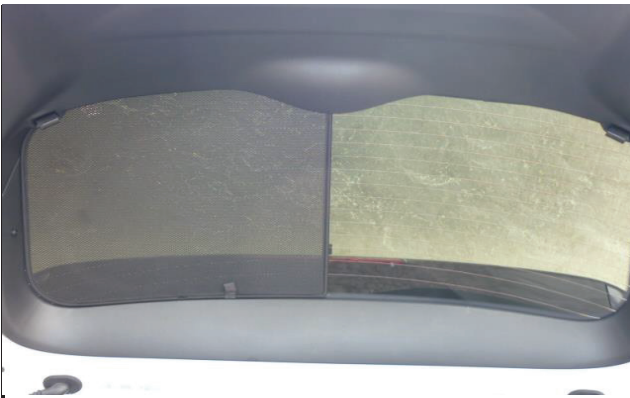

Side Shade Installation

Installation

NISSAN QASHQAI 5DR
NIS-QASH-5-B

Port Shade Installation

Installation

NISSAN QASHQAI 5DR
NIS-QASH-5-B

Tailgate Shade Installation

Installation