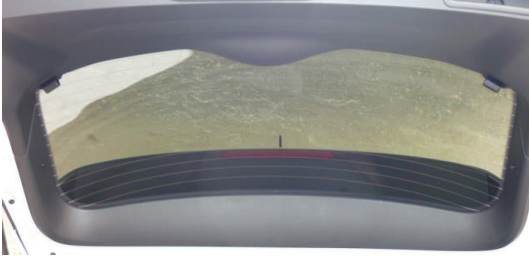

Side Shade Installation

Installation

NISSAN QASHQAI 5DR
NIS-QASH-5-B

Port Shade Installation

Installation

NISSAN QASHQAI 5DR
NIS-QASH-5-B

Tailgate Shade Installation

Installation