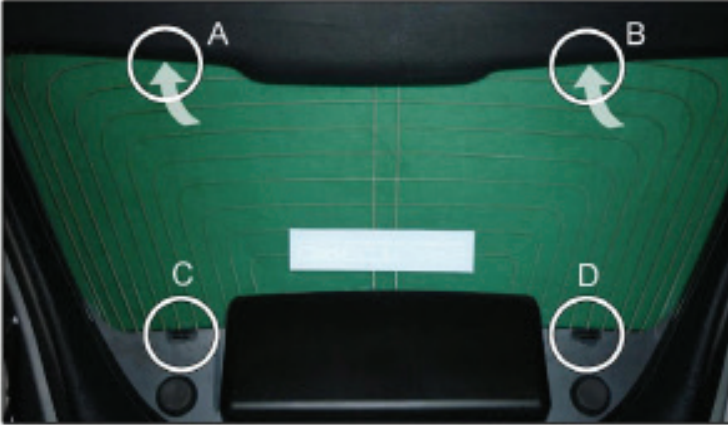

Installation

PEUGEOT 407 ESTATE
PEU-407-E-A

PORT SHADE INSTALLATION

Installation

PEUGEOT 407 ESTATE
PEU-407-E-A

TAILGATE SHADE INSTALLATION

Installation

PEUGEOT 407 ESTATE
PEU-407-E-A