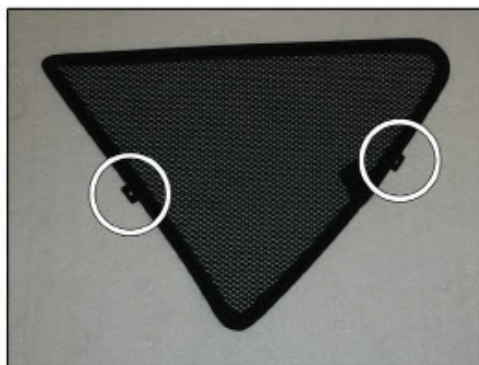

SIDE SHADE INSTALLATION

Installation

PEUGEOT 407 ESTATE
PEU-407-E-A

PORT SHADE INSTALLATION

Installation

PEUGEOT 407 ESTATE
PEU-407-E-A

PORT SHADE INSTALLATION

X2