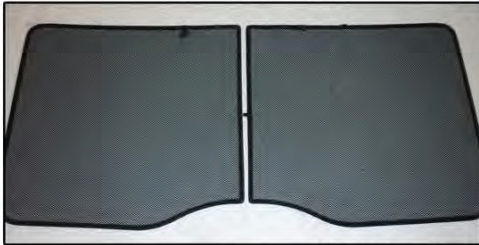

Installation Manual

PORSCHE CAYENNE 5DR
POR-CAYE-5-A

COMPONENTS INCLUDED

SIDE WINDOWS X2

PORT WINDOW X2

TAILGATE WINDOW X2

CL-M03 x 4

CL-M02 x 2

CL-M14 x 1

Installation

PORSCHE CAYENNE 5DR

POR-CAYE-5-A

SIDE SHADE INSTALLATION

Installation

PORSCHE CAYENNE 5DR

POR-CAYE-5-A