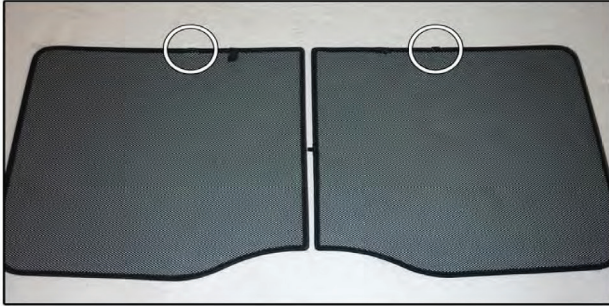

SIDE SHADE INSTALLATION

Installation

PORSCHE CAYENNE 5DR

POR-CAYE-5-A

SIDE SHADE INSTALLATION

X2

Installation

PORSCHE CAYENNE 5DR

POR-CAYE-5-A

PORT SHADE INSTALLATION

x2

Installation

PORSCHE CAYENNE 5DR

POR-CAYE-5-A

TAILGATE SHADE INSTALLATION

Installation