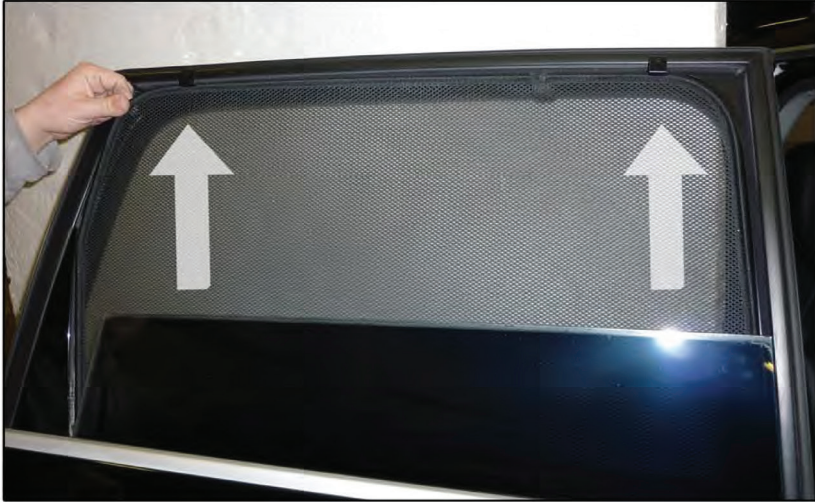

Installation

PORSCHE CAYENNE 5DR

POR-CAYE-5-A

SIDE SHADE INSTALLATION