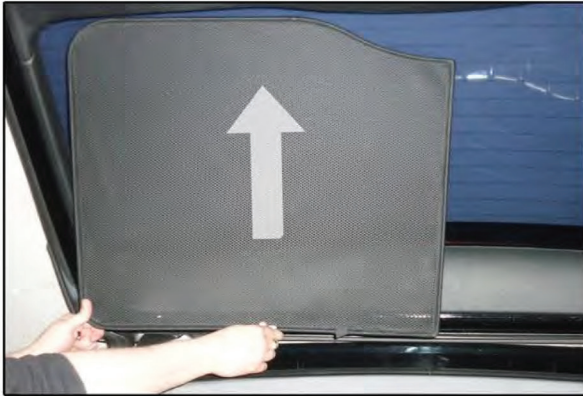

POR-CAYE-5-A

PORT SHADE INSTALLATION

x2

Installation

PORSCHE CAYENNE 5DR

POR-CAYE-5-A

TAILGATE SHADE INSTALLATION

Installation