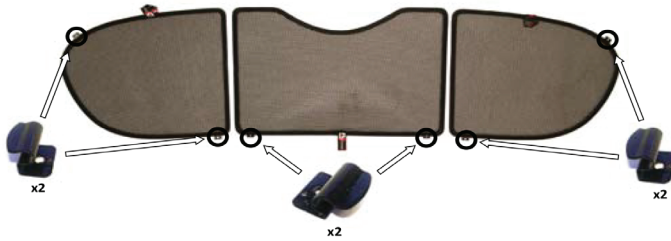

## COMPONENTS INCLUDED

x2

x2

x1

CL-M02 x 2

CL-M04 x 4

CL-M05 x 6

# Installation

RENAULT MEGANE 5DR

REN-MEGA-5-A

# Installation

RENAULT MEGANE 5DR

REN-MEGA-5-A

1

2

Install middle shade first

3

Position clips behind trim