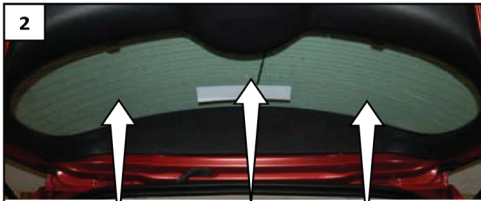

# Installation

RENAULT MEGANE 5DR

REN-MEGA-5-A

1

2

Install middle shade first

3

Position clips behind trim