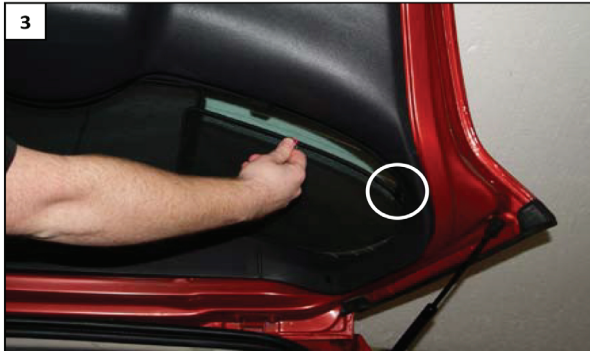

# Installation

RENAULT MEGANE 5DR

REN-MEGA-5-A

1

2

Install middle shade first

3

Position clips behind trim