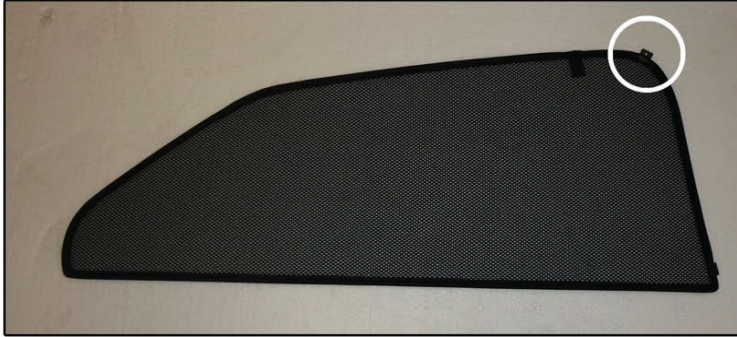

Installation Manual

SAAB 95 4DR
SAA-95-4-B

COMPONENTS INCLUDED

x 2

x 2

FIXING CLIPS

CL-M02 x 2

CL-M12 x 2

CL-M14 x 1

CL-M01 x 4

Installation

SAAB 95 4DR

SAA-95-4-B

SIDE SHADE INSTALLATION

Installation

SAAB 95 4DR