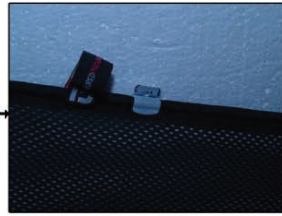

Installation Manual

SAAB 95 4DR
SAA-95-4-B

COMPONENTS INCLUDED

x 2

x 2

FIXING CLIPS

CL-M02 x 2

CL-M12 x 2

CL-M14 x 1

CL-M01 x 4

Installation

SAAB 95 4DR

SAA-95-4-B

SIDE SHADE INSTALLATION

Installation

SAAB 95 4DR

SAA-95-4-B

SIDE SHADE INSTALLATION

Installation

SAAB 95 4DR

SAA-95-4-B

SIDE SHADE INSTALLATION

Installation

SAAB 95 4DR