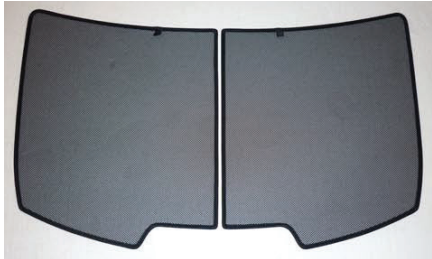

Installation Manual

SAAB 95 4DR
SAA-95-4-B

COMPONENTS INCLUDED

x 2

x 2

FIXING CLIPS

CL-M02 x 2

CL-M12 x 2

CL-M14 x 1

CL-M01 x 4

Installation

SAAB 95 4DR

SAA-95-4-B

SIDE SHADE INSTALLATION

Installation

SAAB 95 4DR