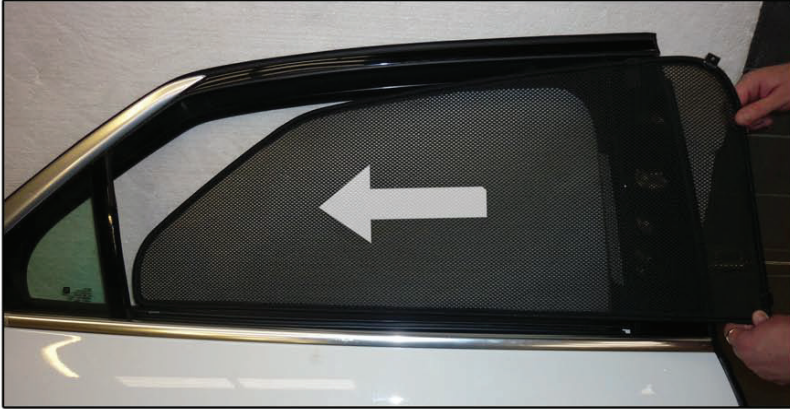

CL-M14 x 1

CL-M01 x 4

Installation

SAAB 95 4DR

SAA-95-4-B

SIDE SHADE INSTALLATION

Installation

SAAB 95 4DR

SAA-95-4-B

SIDE SHADE INSTALLATION

Installation

SAAB 95 4DR

SAA-95-4-B

SIDE SHADE INSTALLATION

Installation

SAAB 95 4DR