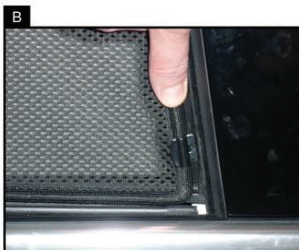

SAA-95-4-B

SIDE SHADE INSTALLATION

Installation

SAAB 95 4DR

SAA-95-4-B

SIDE SHADE INSTALLATION

Installation

SAAB 95 4DR