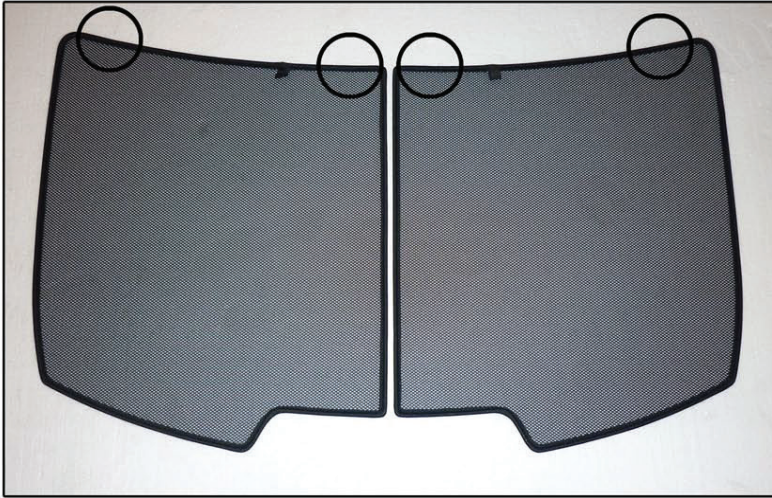

SAA-95-4-B

SIDE SHADE INSTALLATION

X2

Installation

SAAB 95 4DR

SAA-95-4-B

TAILGATE SHADE INSTALLATION

Installation