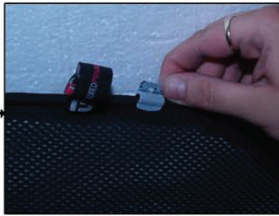

CL-M14 x 1

CL-M01 x 4

Installation

SAAB 95 4DR

SAA-95-4-B

SIDE SHADE INSTALLATION

Installation

SAAB 95 4DR