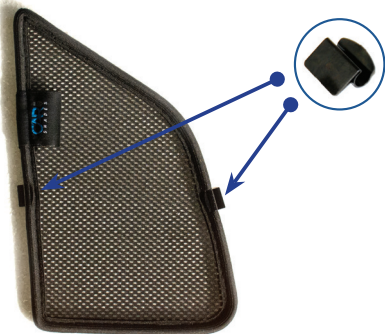

Installation

SEAT ARONA 5DR
SEA-ARON-5-A

Components Needed

Port Shade Installation

STEP 1