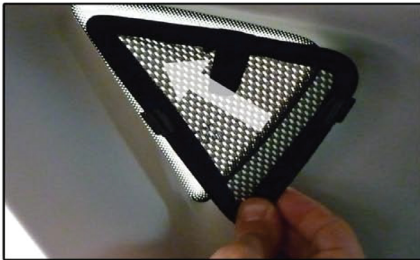

SIDE SHADE INSTALLATION

X2

Installation

SEAT IBIZA 5DR

SEA-IBIZ-5-B

PORT SHADE INSTALLATION

X2

Installation