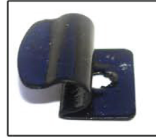

Installation Manual

SEAT IBIZA 5DR
SEA-IBIZ-5-B

COMPONENTS INCLUDED

SIDE WINDOWS X2

PORT WINDOWS X2

TAILGATE WINDOW X2

CL-M02 x 6

CL-M09 x 4

CL-M14 x 1

Installation

SEAT IBIZA 5DR

SEA-IBIZ-5-B

SIDE SHADE INSTALLATION

Installation

SEAT IBIZA 5DR

SEA-IBIZ-5-B

SIDE SHADE INSTALLATION

X2

Installation

SEAT IBIZA 5DR

SEA-IBIZ-5-B

PORT SHADE INSTALLATION

X2

Installation

SEAT IBIZA 5DR

SEA-IBIZ-5-B

TAILGATE SHADE INSTALLATION

Installation

SEAT IBIZA 5DR

SEA-IBIZ-5-B

TAILGATE SHADE INSTALLATION

X2