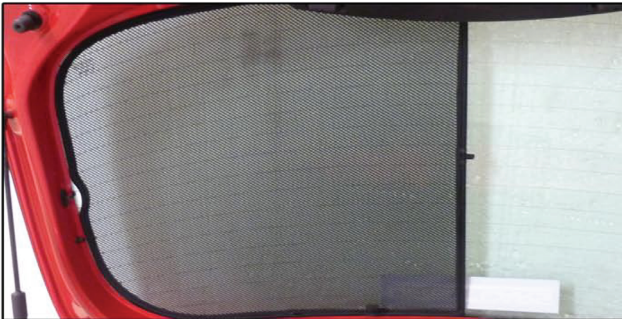

Installation Manual

SEAT IBIZA 5DR
SEA-IBIZ-5-B

COMPONENTS INCLUDED

SIDE WINDOWS X2

PORT WINDOWS X2

TAILGATE WINDOW X2

CL-M02 x 6

CL-M09 x 4

SIDE SHADE INSTALLATION

X2

Installation

SEAT IBIZA 5DR

SEA-IBIZ-5-B

PORT SHADE INSTALLATION

X2

Installation

SEAT IBIZA 5DR

SEA-IBIZ-5-B

TAILGATE SHADE INSTALLATION

Installation

SEAT IBIZA 5DR

SEA-IBIZ-5-B

TAILGATE SHADE INSTALLATION

X2