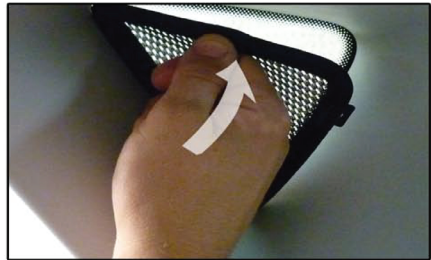

SIDE SHADE INSTALLATION

X2

Installation

SEAT IBIZA 5DR

SEA-IBIZ-5-B

PORT SHADE INSTALLATION

X2

Installation