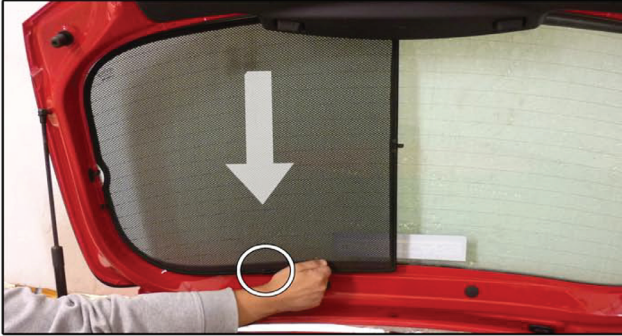

SEAT IBIZA 5DR

SEA-IBIZ-5-B

TAILGATE SHADE INSTALLATION

Installation

SEAT IBIZA 5DR

SEA-IBIZ-5-B

TAILGATE SHADE INSTALLATION

X2