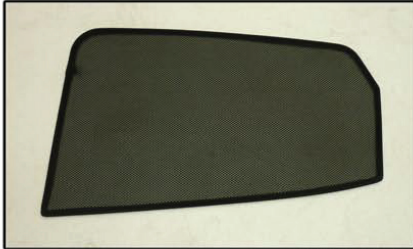

Installation Manual

SEAT IBIZA 5DR
SEA-IBIZ-5-B

COMPONENTS INCLUDED

SIDE WINDOWS X2

PORT WINDOWS X2

TAILGATE WINDOW X2

CL-M02 x 6

CL-M09 x 4

CL-M14 x 1

Installation

SEAT IBIZA 5DR

SEA-IBIZ-5-B

SIDE SHADE INSTALLATION

Installation

SEAT IBIZA 5DR

SEA-IBIZ-5-B