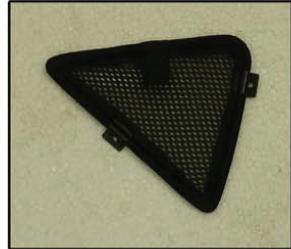

Installation Manual

SEAT IBIZA 5DR
SEA-IBIZ-5-B

COMPONENTS INCLUDED

SIDE WINDOWS X2

PORT WINDOWS X2

TAILGATE WINDOW X2

CL-M02 x 6

CL-M09 x 4

CL-M14 x 1

Installation

SEAT IBIZA 5DR

SEA-IBIZ-5-B

SIDE SHADE INSTALLATION

Installation

SEAT IBIZA 5DR

SEA-IBIZ-5-B