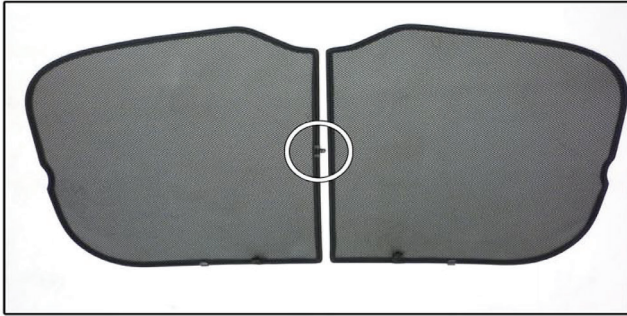

Installation Manual

SEAT IBIZA 5DR
SEA-IBIZ-5-B

COMPONENTS INCLUDED

SIDE WINDOWS X2

PORT WINDOWS X2

TAILGATE WINDOW X2

CL-M02 x 6

CL-M09 x 4

CL-M14 x 1

Installation

SEAT IBIZA 5DR

SEA-IBIZ-5-B

SIDE SHADE INSTALLATION

Installation

SEAT IBIZA 5DR

SEA-IBIZ-5-B

SIDE SHADE INSTALLATION

X2

Installation

SEAT IBIZA 5DR

SEA-IBIZ-5-B

PORT SHADE INSTALLATION

X2

Installation

SEAT IBIZA 5DR

SEA-IBIZ-5-B

TAILGATE SHADE INSTALLATION

Installation

SEAT IBIZA 5DR

SEA-IBIZ-5-B

TAILGATE SHADE INSTALLATION

X2