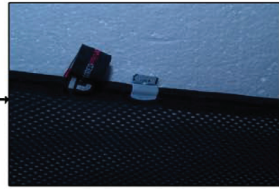

SIDE SHADE INSTALLATION

X2

Installation

SEAT IBIZA 5DR

SEA-IBIZ-5-B

PORT SHADE INSTALLATION

X2

Installation