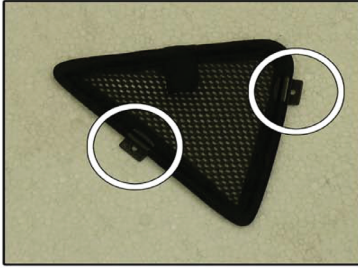

SIDE SHADE INSTALLATION

X2

Installation

SEAT IBIZA 5DR

SEA-IBIZ-5-B

PORT SHADE INSTALLATION

X2

Installation