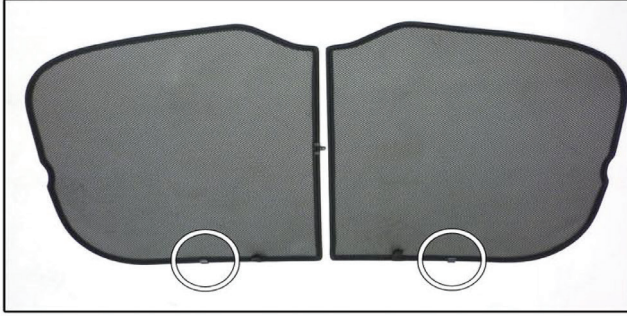

Installation Manual

SEAT IBIZA 5DR
SEA-IBIZ-5-B

COMPONENTS INCLUDED

SIDE WINDOWS X2

PORT WINDOWS X2

TAILGATE WINDOW X2

CL-M02 x 6

CL-M09 x 4

CL-M14 x 1

Installation

SEAT IBIZA 5DR

SEA-IBIZ-5-B

SIDE SHADE INSTALLATION

Installation

SEAT IBIZA 5DR

SEA-IBIZ-5-B

SIDE SHADE INSTALLATION

X2

Installation

SEAT IBIZA 5DR

SEA-IBIZ-5-B

PORT SHADE INSTALLATION

X2

Installation

SEAT IBIZA 5DR

SEA-IBIZ-5-B

TAILGATE SHADE INSTALLATION

Installation

SEAT IBIZA 5DR

SEA-IBIZ-5-B

TAILGATE SHADE INSTALLATION

X2