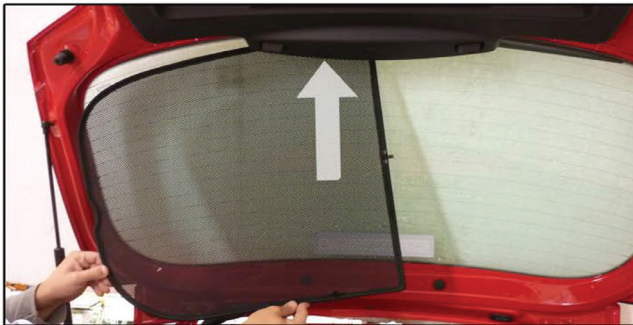

Installation

SEAT IBIZA 5DR

SEA-IBIZ-5-B

TAILGATE SHADE INSTALLATION