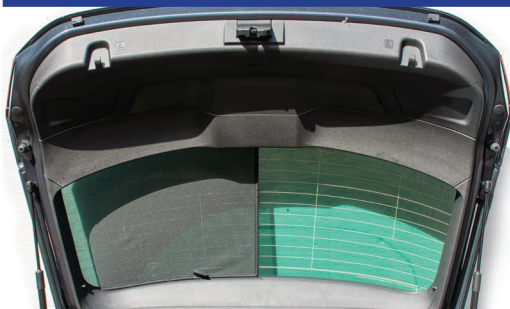

SEAT LEON 5DR
SEA-LEON-5-D

Tailgate Shade Installation

STEP 7

STEP 8

Repeat this whole process for the other side

STEP 9

STEP 10

STEP 11