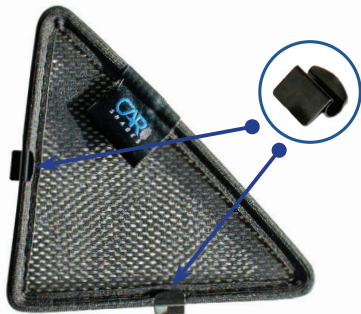

STEP 5

STEP 6

Repeat steps 3 & 4 for the other M05 clip

Installation

SEAT LEON 5DR
SEA-LEON-5-D

Side Shade Installation

STEP 7

STEP 8

STEP 9

STEP 10

STEP 11

STEP 12

Repeat this whole process for the other side

Installation

SEAT LEON 5DR
SEA-LEON-5-D

Components Needed

Port Shades

CL-M02 x 4

Port Shade Installation

STEP 1

STEP 2

STEP 3

STEP 4

STEP 5