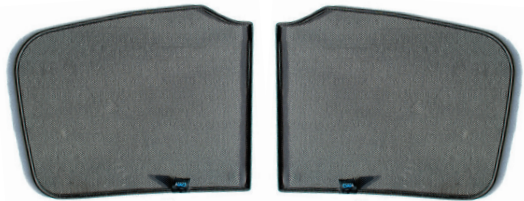

Installation Manual

SEAT LEON 5DR
SEA-LEON-5-D

Shades

Side Shades

Port Shades

Tailgate Shades

Fixing Clips

CL-M02 x 6

CL-M05 x 4

CL-M14 x 1

CL-M03 x 2

CL-T01 x 1

Installation

SEAT LEON 5DR
SEA-LEON-5-D

Components Needed

Side Shades