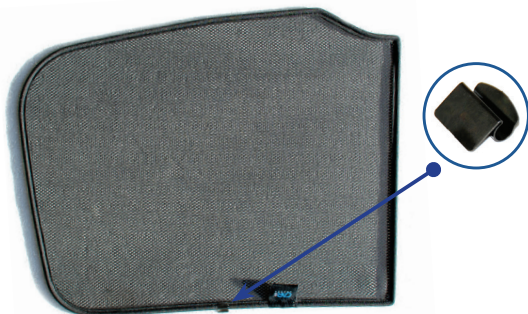

Installation

SEAT LEON 5DR
SEA-LEON-5-D

Components Needed

Tailgate Shade Installation

STEP 1