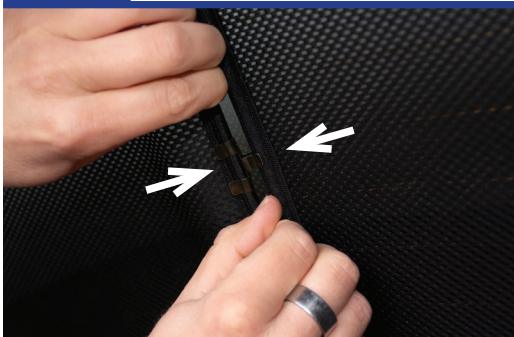

Tailgate Shade Installation

STEP 1

STEP 2

STEP 3

STEP 4

STEP 5

STEP 6

Installation

SKODA CITIGO 3DR
SKO-CG-3-A

Tailgate Shade Installation

STEP 7

Repeat this whole process for the other side.

STEP 8

STEP 9

STEP 10

STEP 11