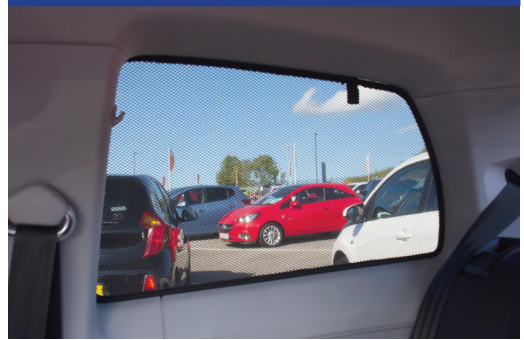

STEP 8

Repeat this whole process for the other side.