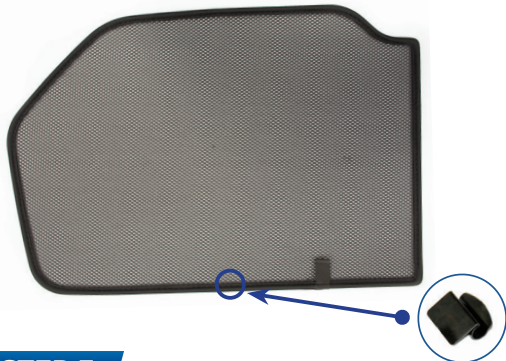

Installation

SKODA CITIGO 3DR
SKO-CG-3-A

Components Needed

Tailgate Shade Installation

STEP 1