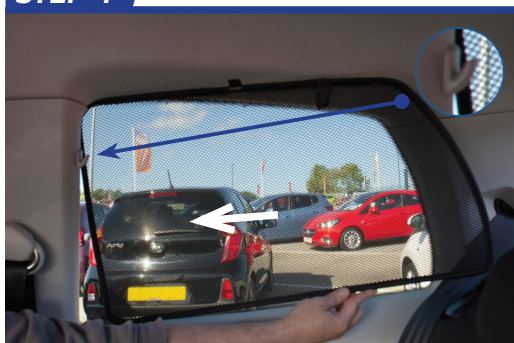

Installation

SKODA CITIGO 3DR
SKO-CG-3-A

Components Needed

Side Shade Installation

STEP 1

STEP 2

STEP 3

STEP 4

STEP 5

STEP 6