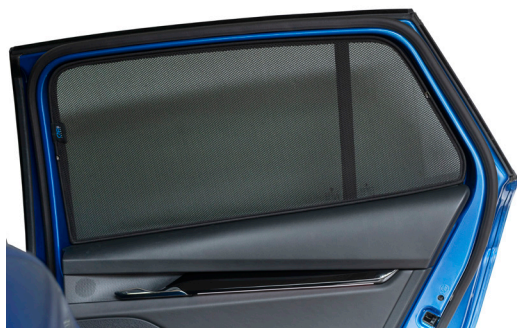

STEP 6

Repeat steps 3 & 4 for the second M11 Clip

Installation

SKODA ENYAQ 5DR
SKO-ENYA-5-A

Side Shade Installation

STEP 7

STEP 8

STEP 9

STEP 10

STEP 11

Repeat this whole process for the other side.

Installation

SKODA ENYAQ 5DR
SKO-ENYA-5-A

Components Needed

Port Shades

CL-M02 x 4