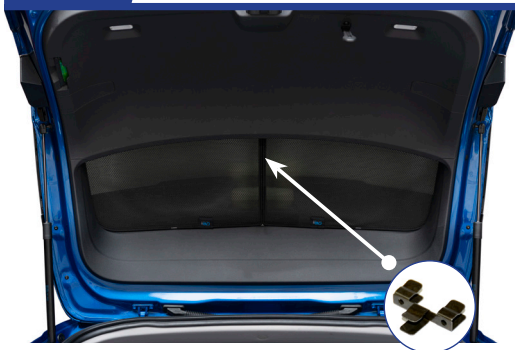

Installation

SKODA ENYAQ 5DR
SKO-ENYA-5-A

Tailgate Shade Installation

STEP 7

STEP 8

Repeat this whole process for the other side.

STEP 9

STEP 10

STEP 11

STEP 12