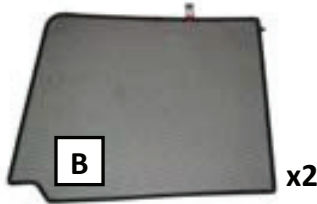

Installation Manual

TOYOTA AVENSIS 4DR SALOON
TOY-AVEN-4-B

COMPONENTS INCLUDED

FIXING CLIPS

CL-M03 x 2

CL-P01 x 4

CL-M14 x 2

CL-W01 x 1