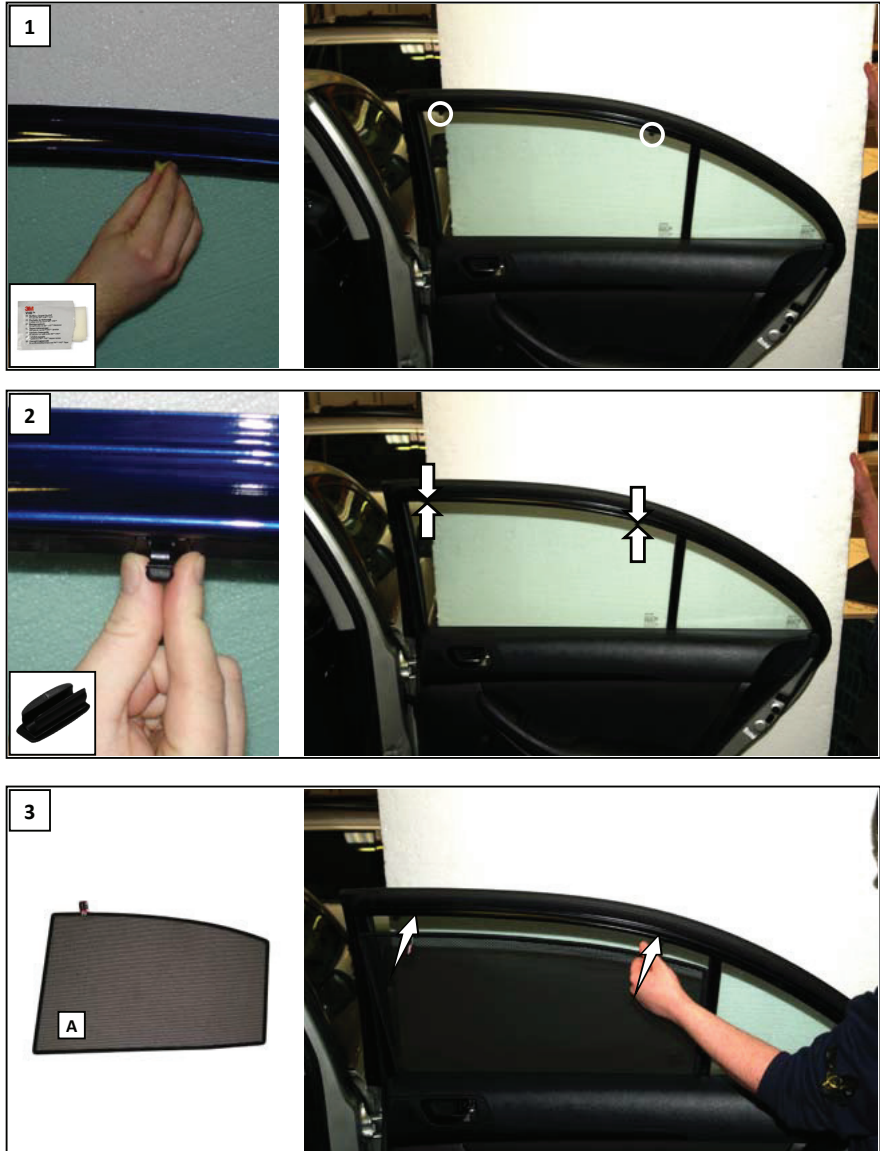

CAR
SHADES

Installation

TOYOTA AVENSIS 4DR SALOON

TOY-AVEN-4-B

SIDE SHADE INSTALLATION

Installation

TOYOTA AVENSIS 4DR SALOON

TOY-AVEN-4-B